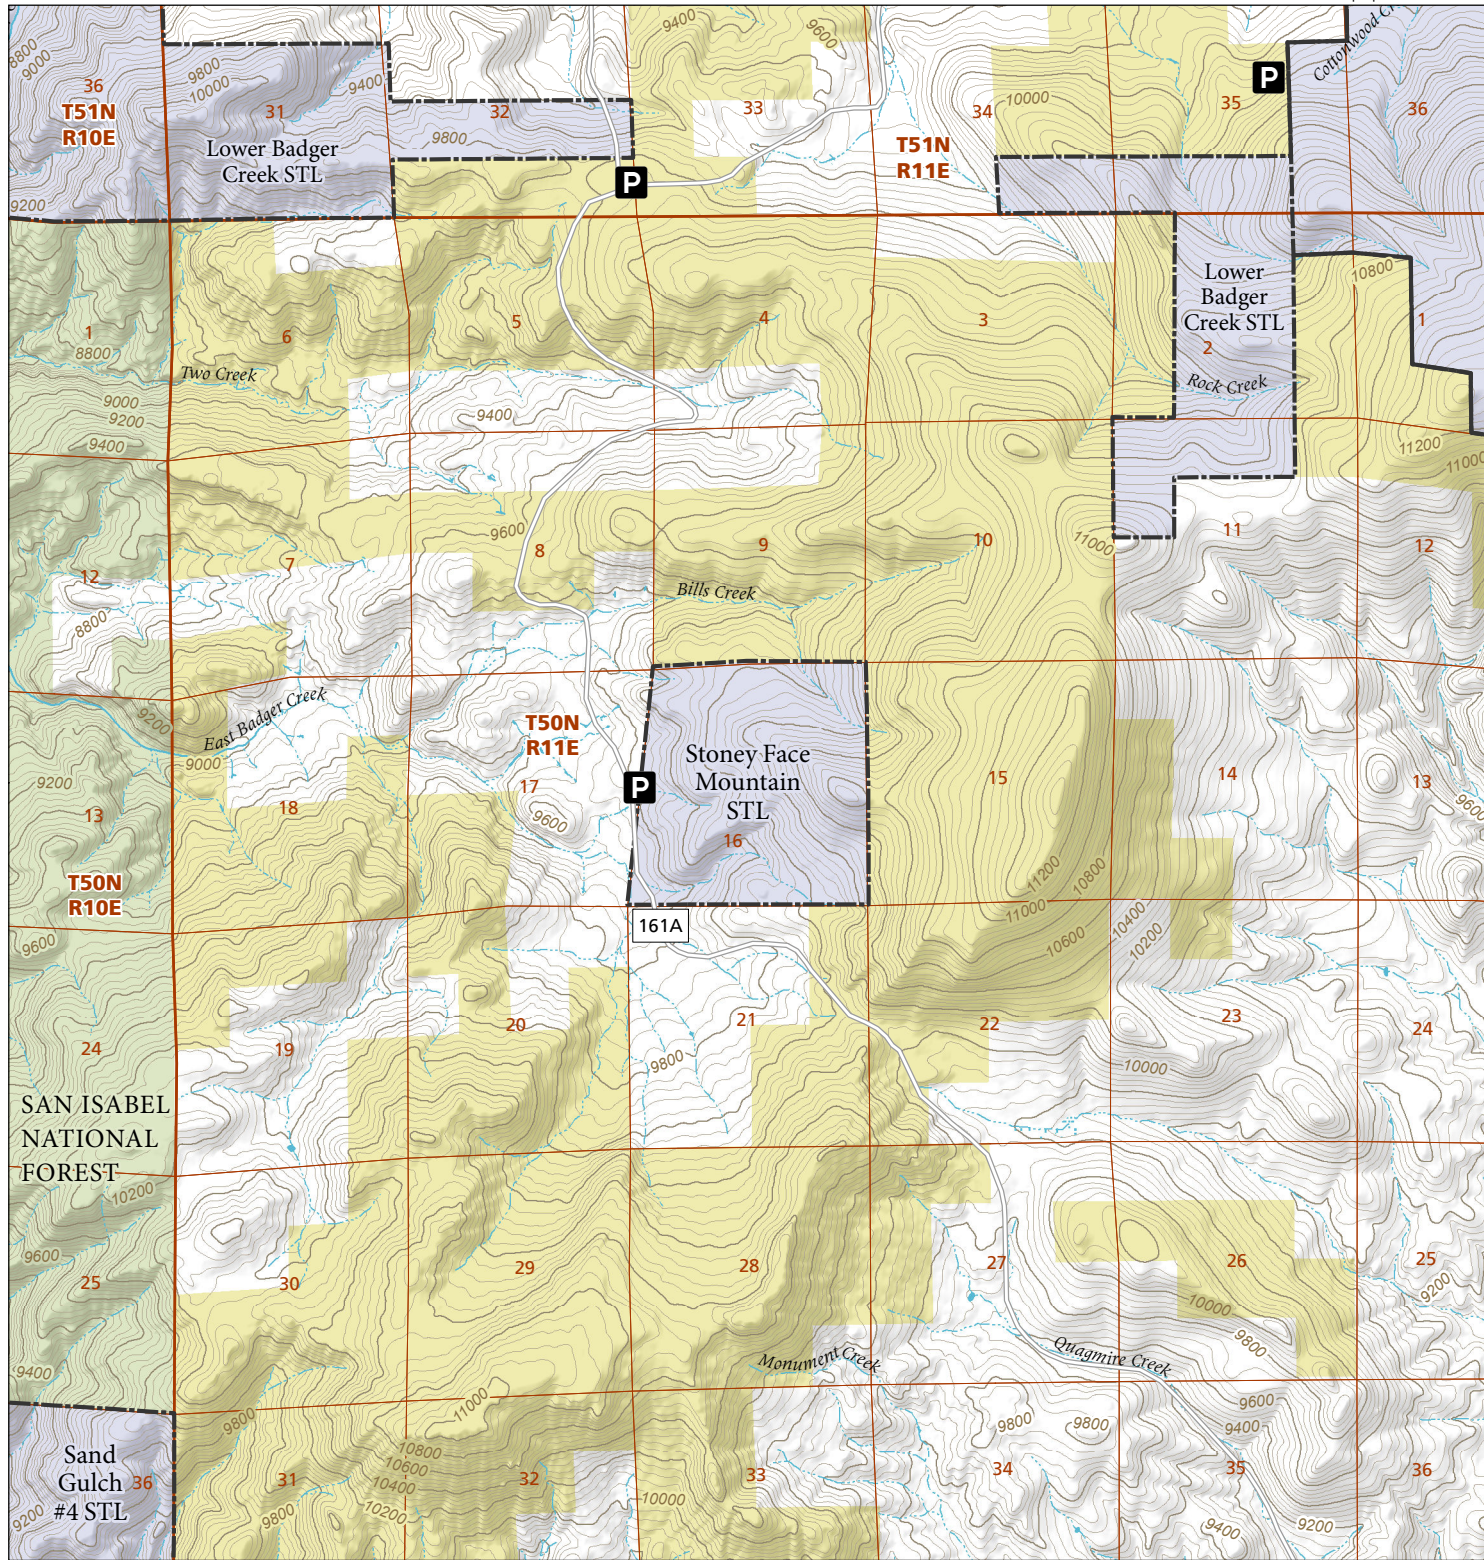

# Stoney Face Mountain

## STL Hunting and Fishing Access Program

Please see the current Colorado State Recreation Lands brochure for listing of land use regulations and access points for this property and other SLB parcels open for wildlife related recreation. Also refer to the CPW Fishing and Hunting information brochure for current hunting and fishing regulations.

Map Updated: 8/31/2023

-  STL Boundary
-  Parking
-  BLM
-  US Forest Service
-  No Public Access