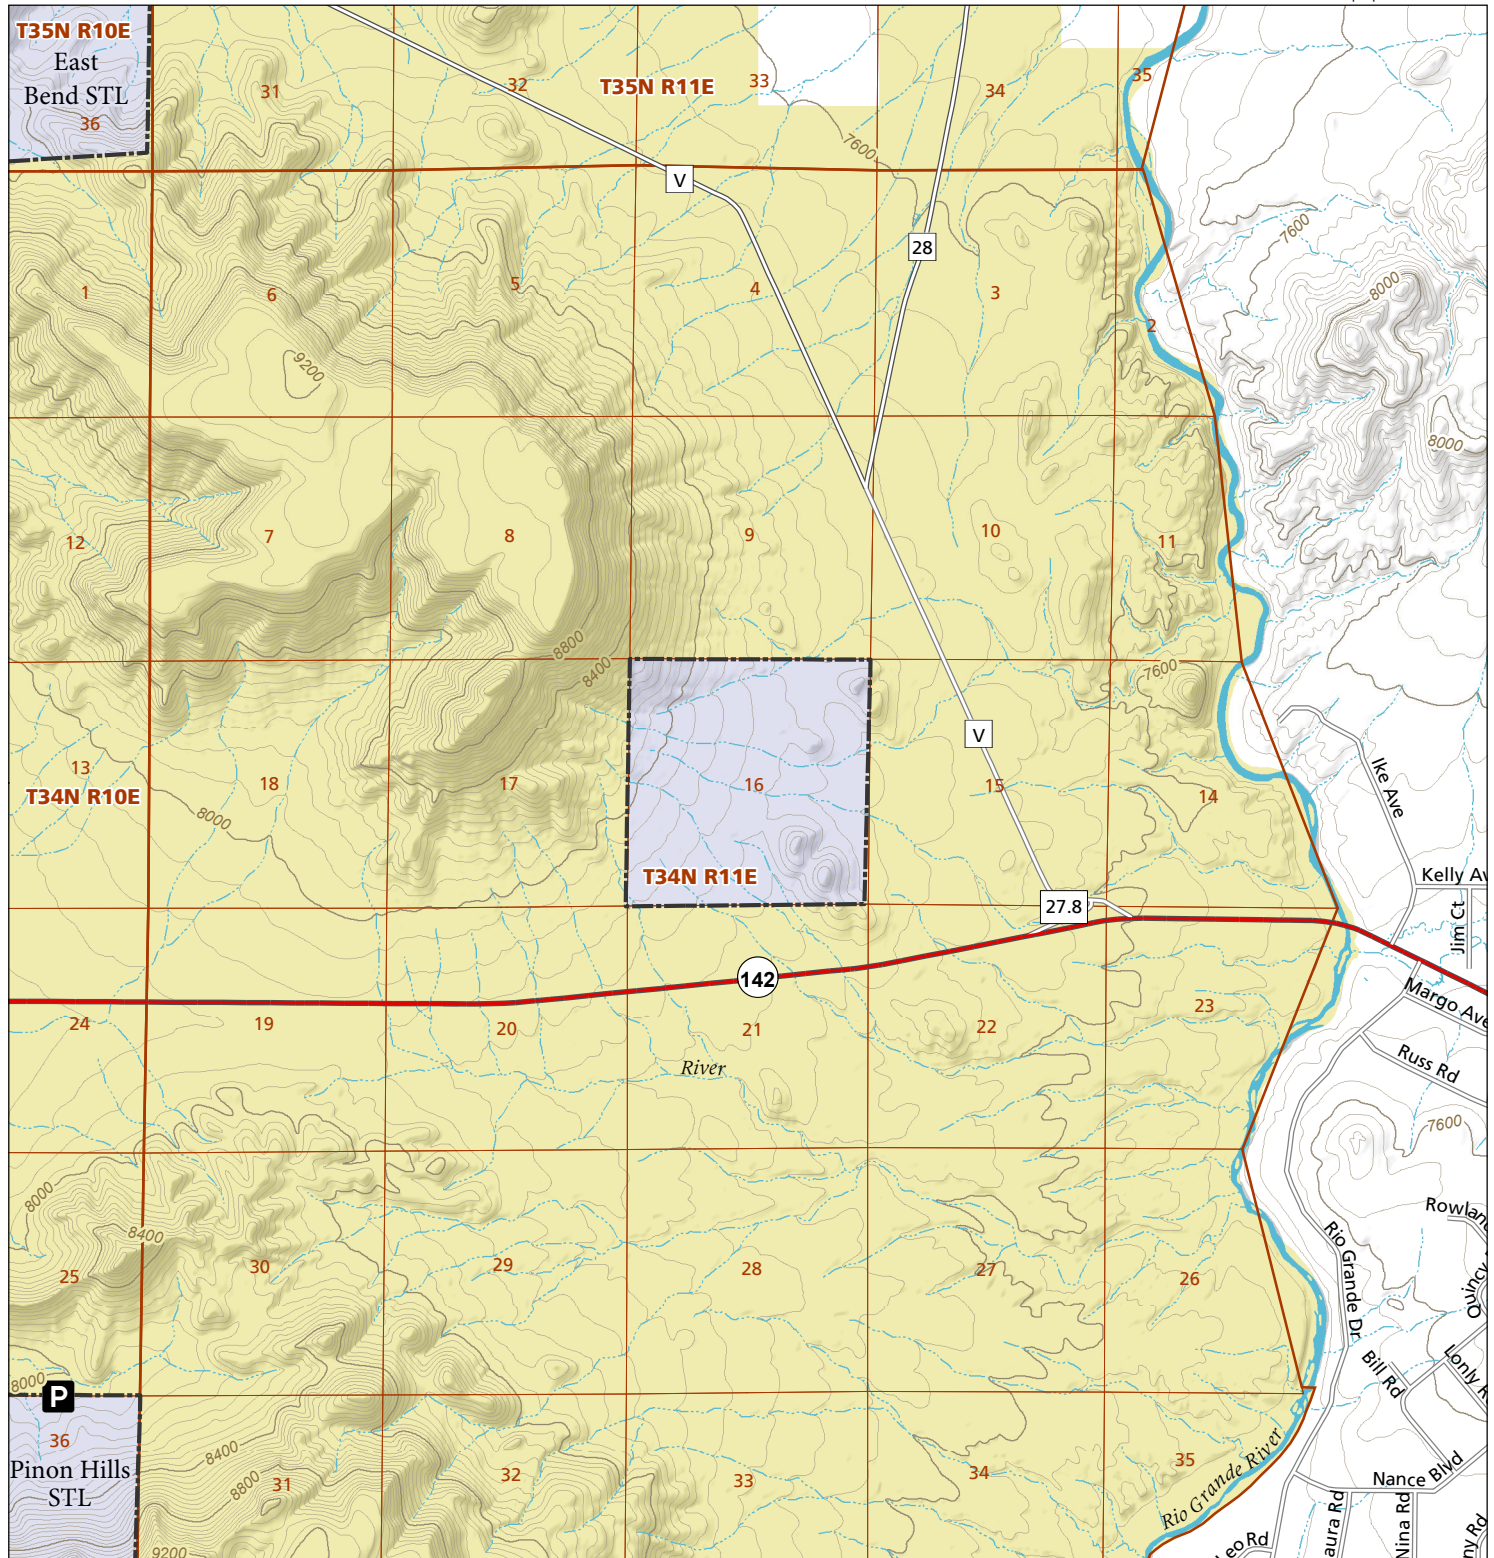

Sugar Loaf

STL Hunting and Fishing Access Program

Please see the current Colorado State Recreation Lands brochure for listing of land use regulations and access points for this property and other SLB parcels open for wildlife related recreation. Also refer to the CPW Fishing and Hunting information brochure for current hunting and fishing regulations.

Map Updated: 9/11/2023

-  STL Boundary
-  BLM
-  Parking
-  No Public Access