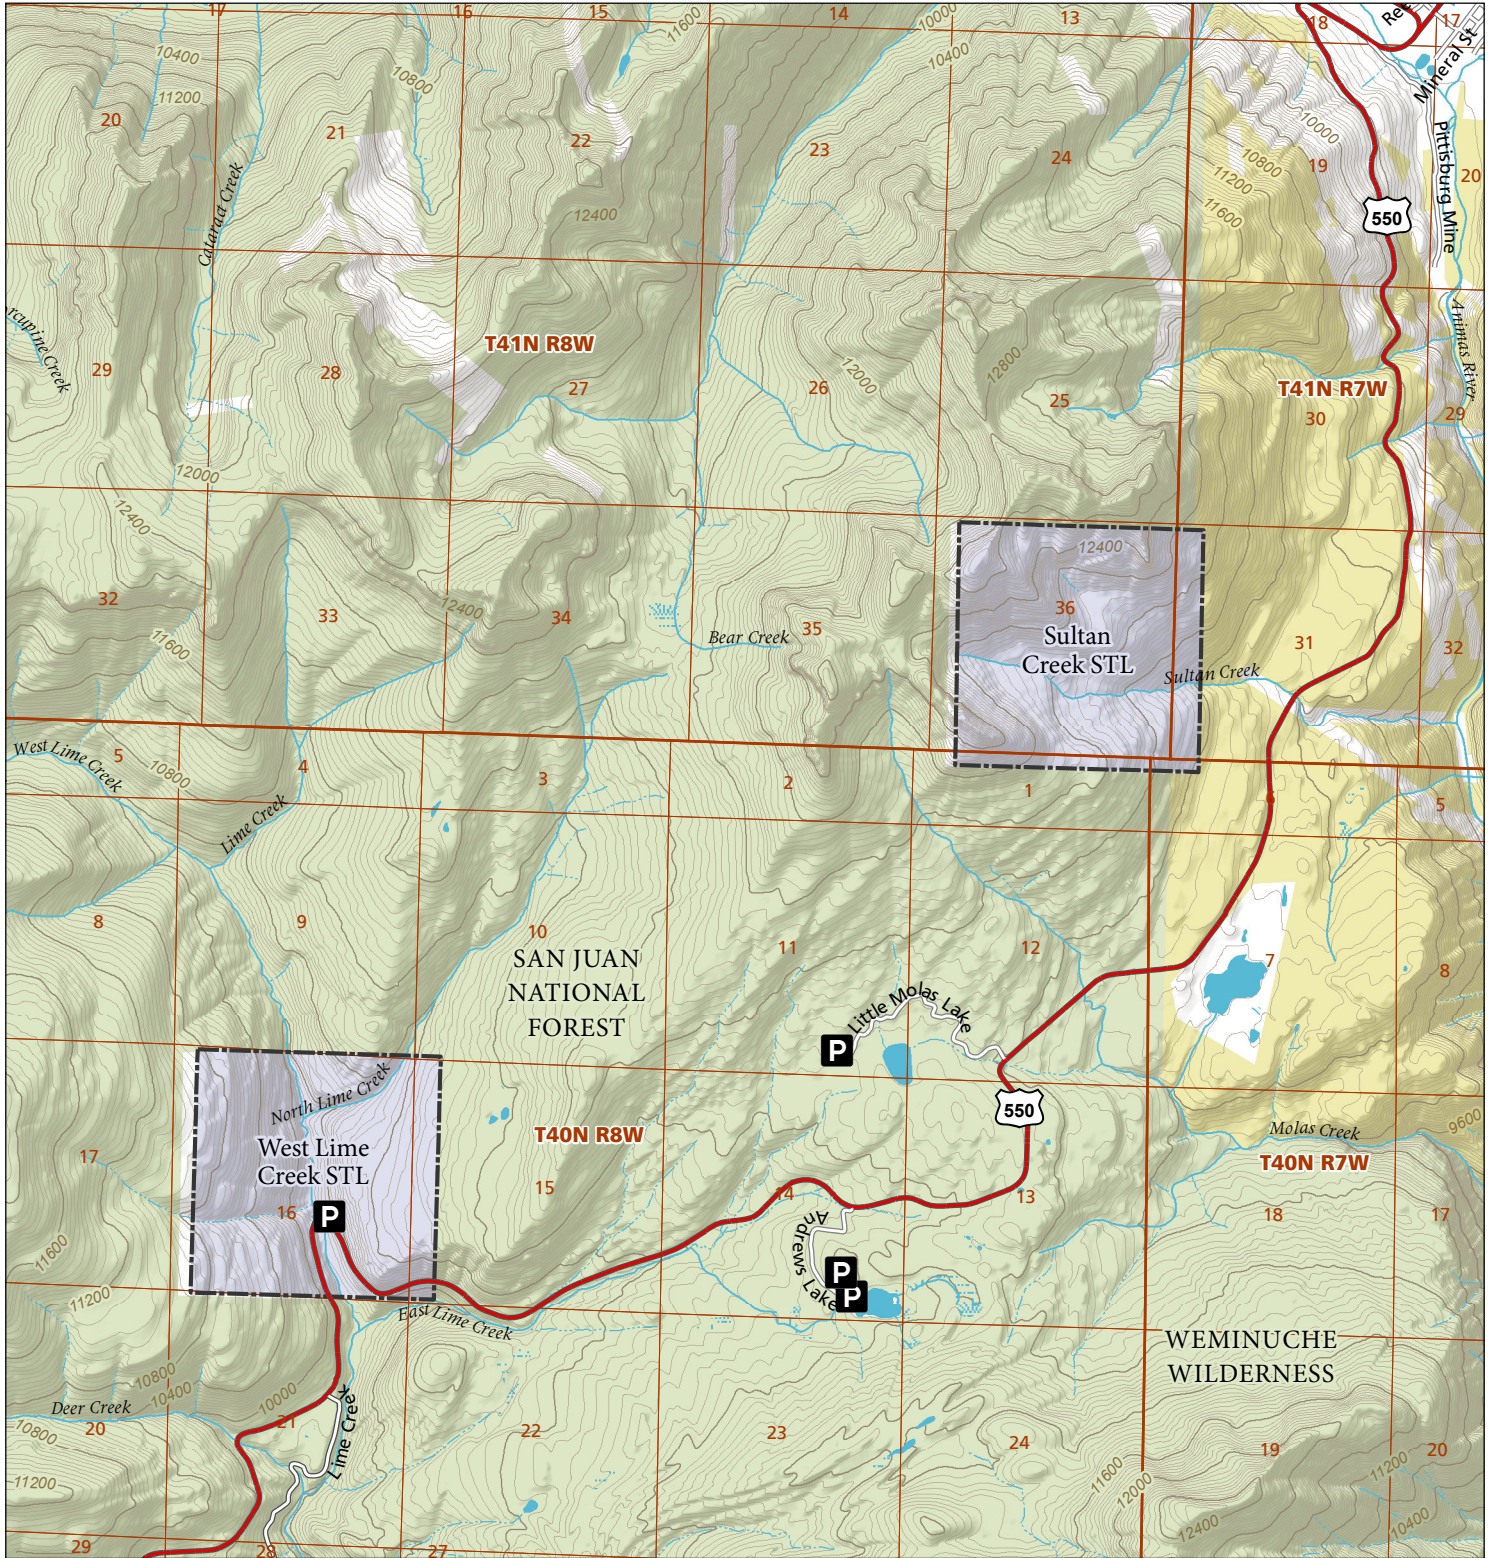

Sultan Creek & West Lime Creek

STL Hunting and Fishing Access Program

Please see the current Colorado State Recreation Lands brochure for listing of land use regulations and access points for this property and other SLB parcels open for wildlife related recreation. Also refer to the CPW Fishing and Hunting information brochure for current hunting and fishing regulations.

Map Updated: 8/9/2023

-  STL Boundary
-  BLM
-  US Forest Service
-  No Public Access
-  Parking