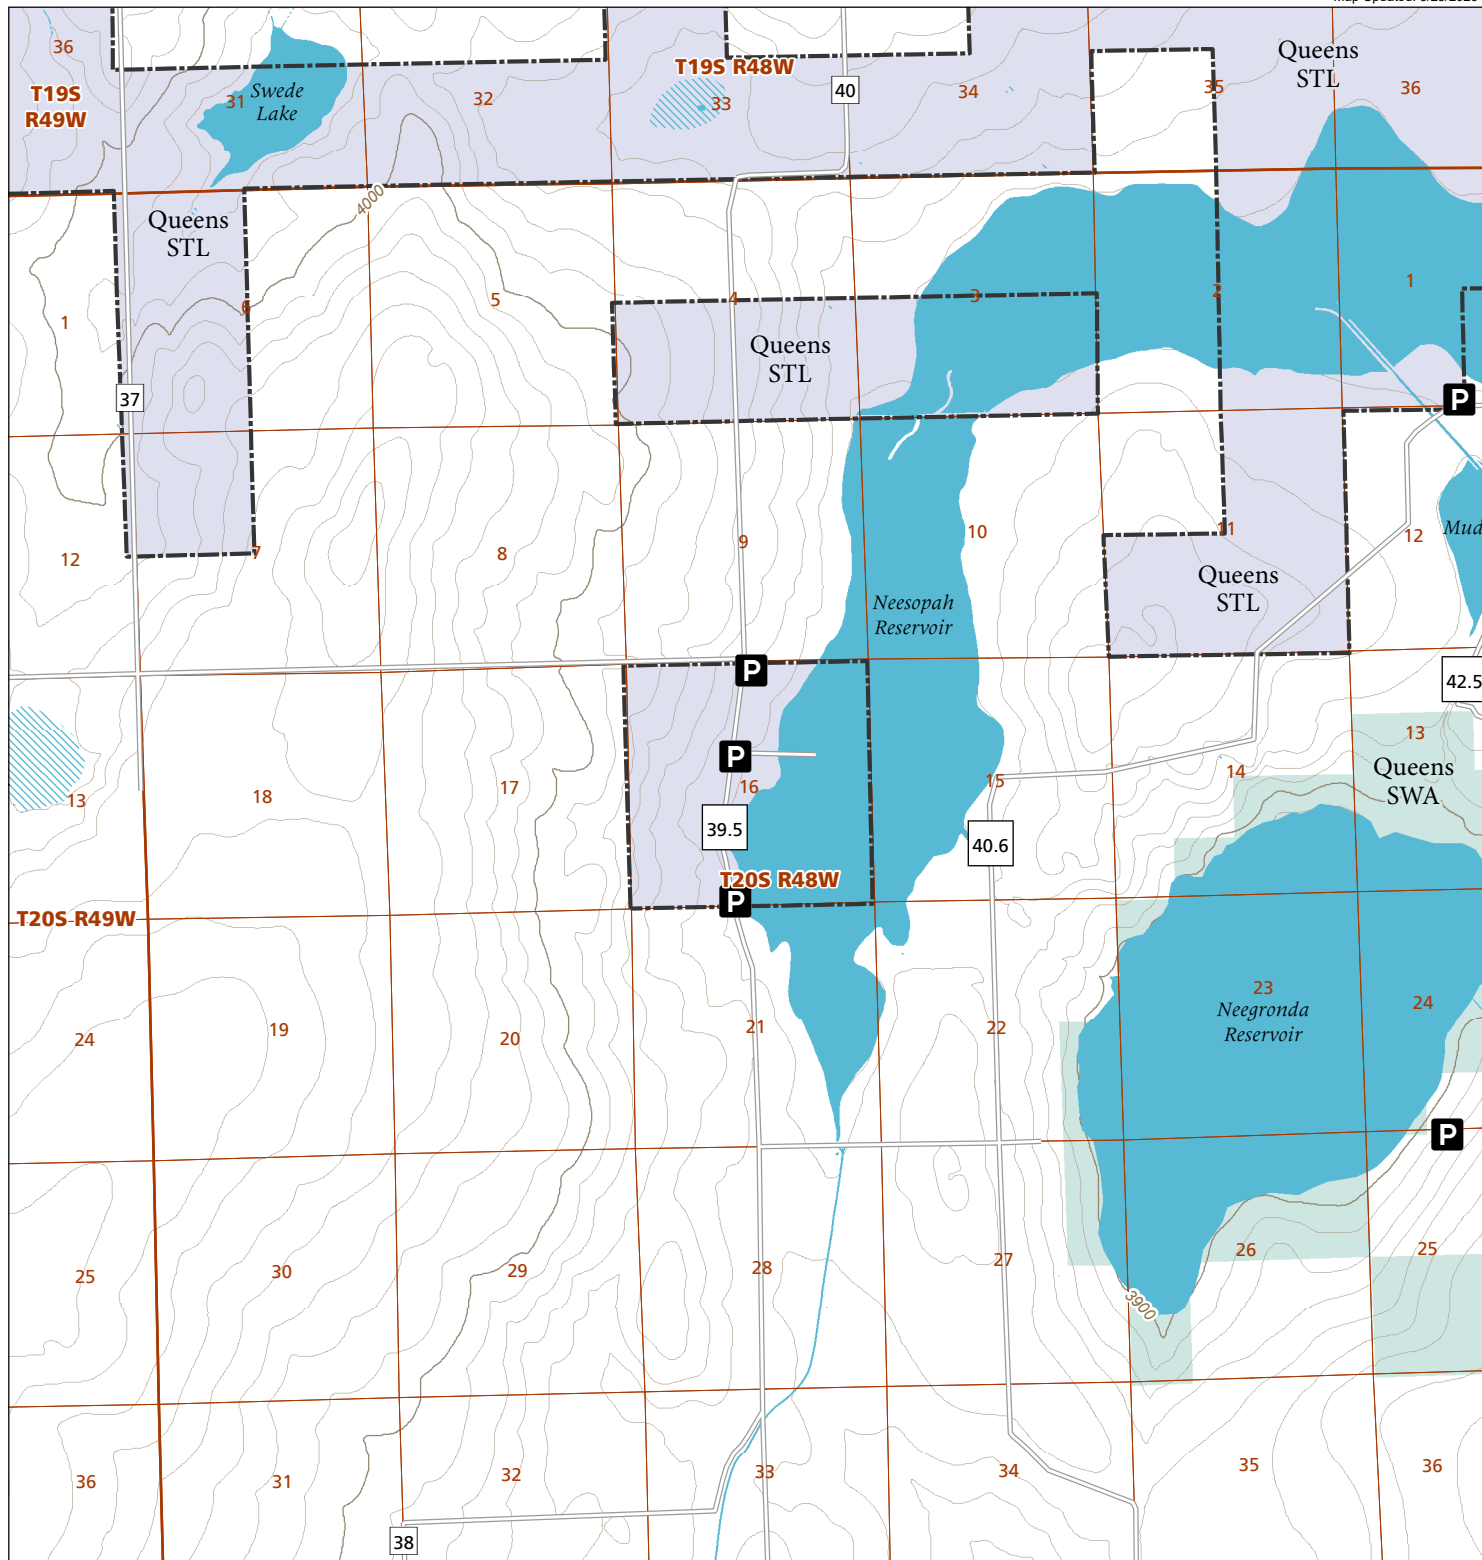

Sweetwater

STL Hunting and Fishing Access Program

Please see the current Colorado State Recreation Lands brochure for listing of land use regulations and access points for this property and other SLB parcels open for wildlife related recreation. Also refer to the CPW Fishing and Hunting information brochure for current hunting and fishing regulations.

Map Updated: 8/28/2023

-  STL Boundary
-  SWA
-  Parking
-  No Public Access