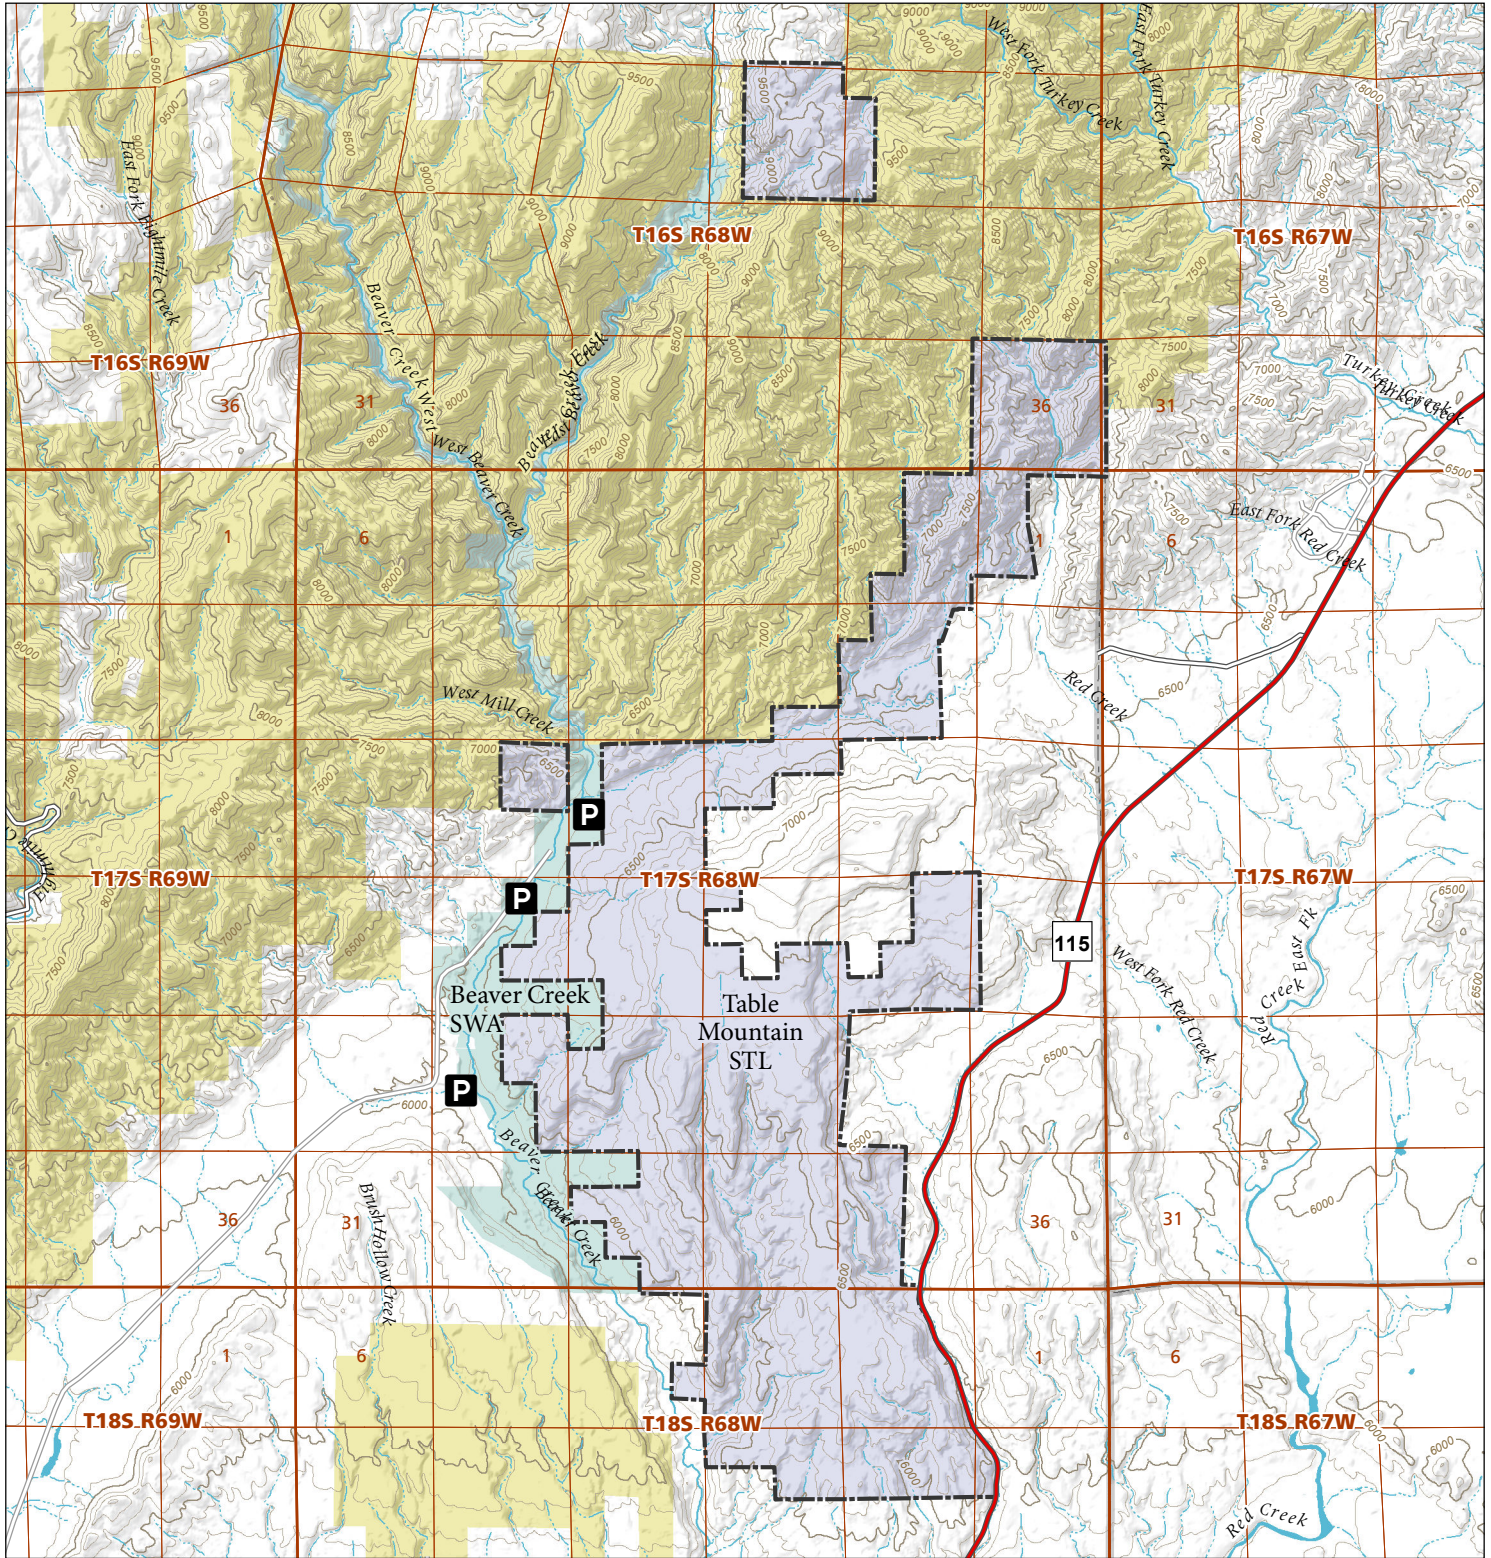

Table Mountain

STL Hunting and Fishing Access Program

Please see the current Colorado State Recreation Lands brochure for listing of land use regulations and access points for this property and other SLB parcels open for wildlife related recreation. Also refer to the CPW Fishing and Hunting information brochure for current hunting and fishing regulations.

Map Updated: 8/31/2023

-  STL Boundary
-  SWA
-  Parking
-  BLM