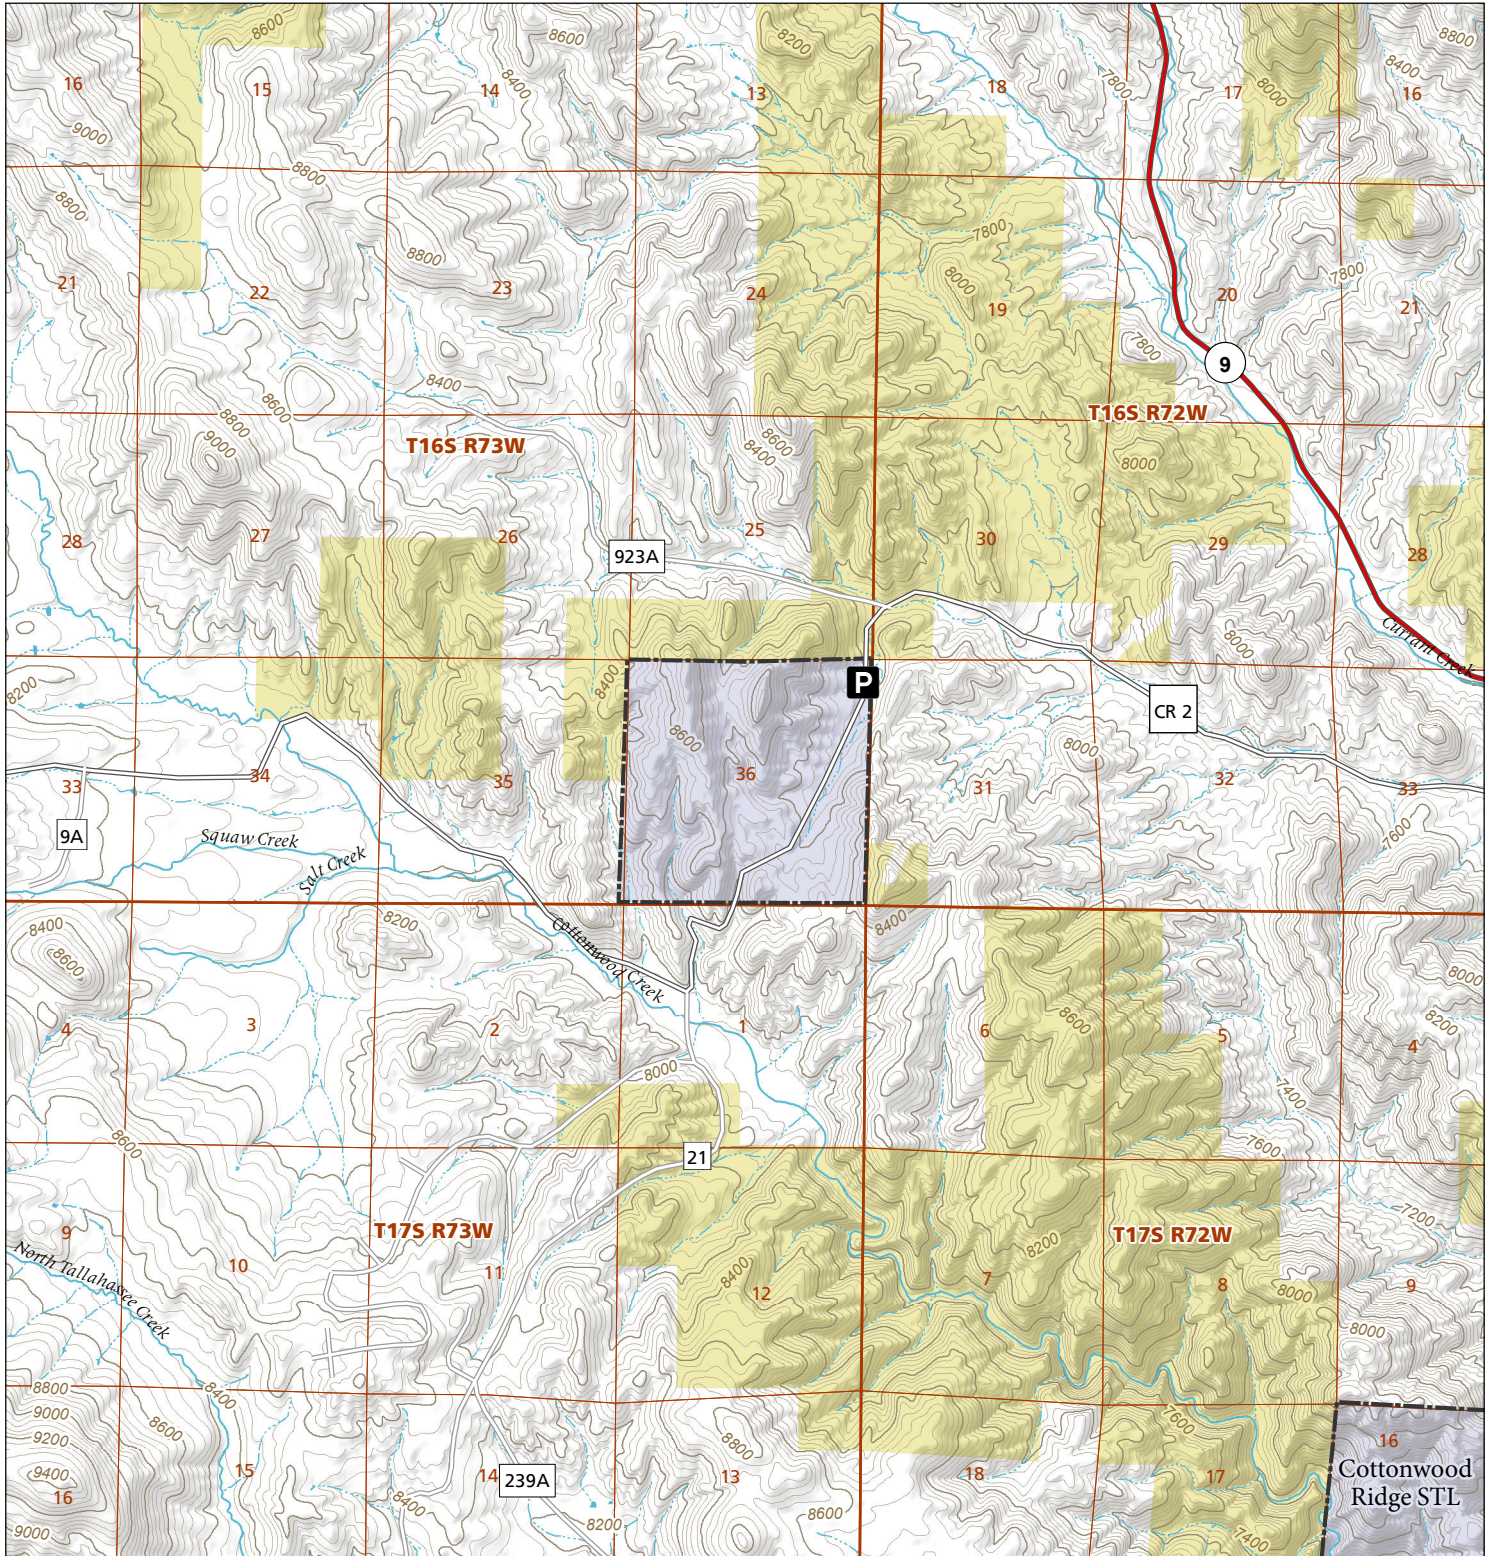

# Tallahassee Road

## STL Hunting and Fishing Access Program

Please see the current Colorado State Recreation Lands brochure for listing of land use regulations and access points for this property and other SLB parcels open for wildlife related recreation. Also refer to the CPW Fishing and Hunting information brochure for current hunting and fishing regulations.

Map Updated: 8/31/2023

-  STL Boundary
-  BLM
-  Parking
-  No Public Access