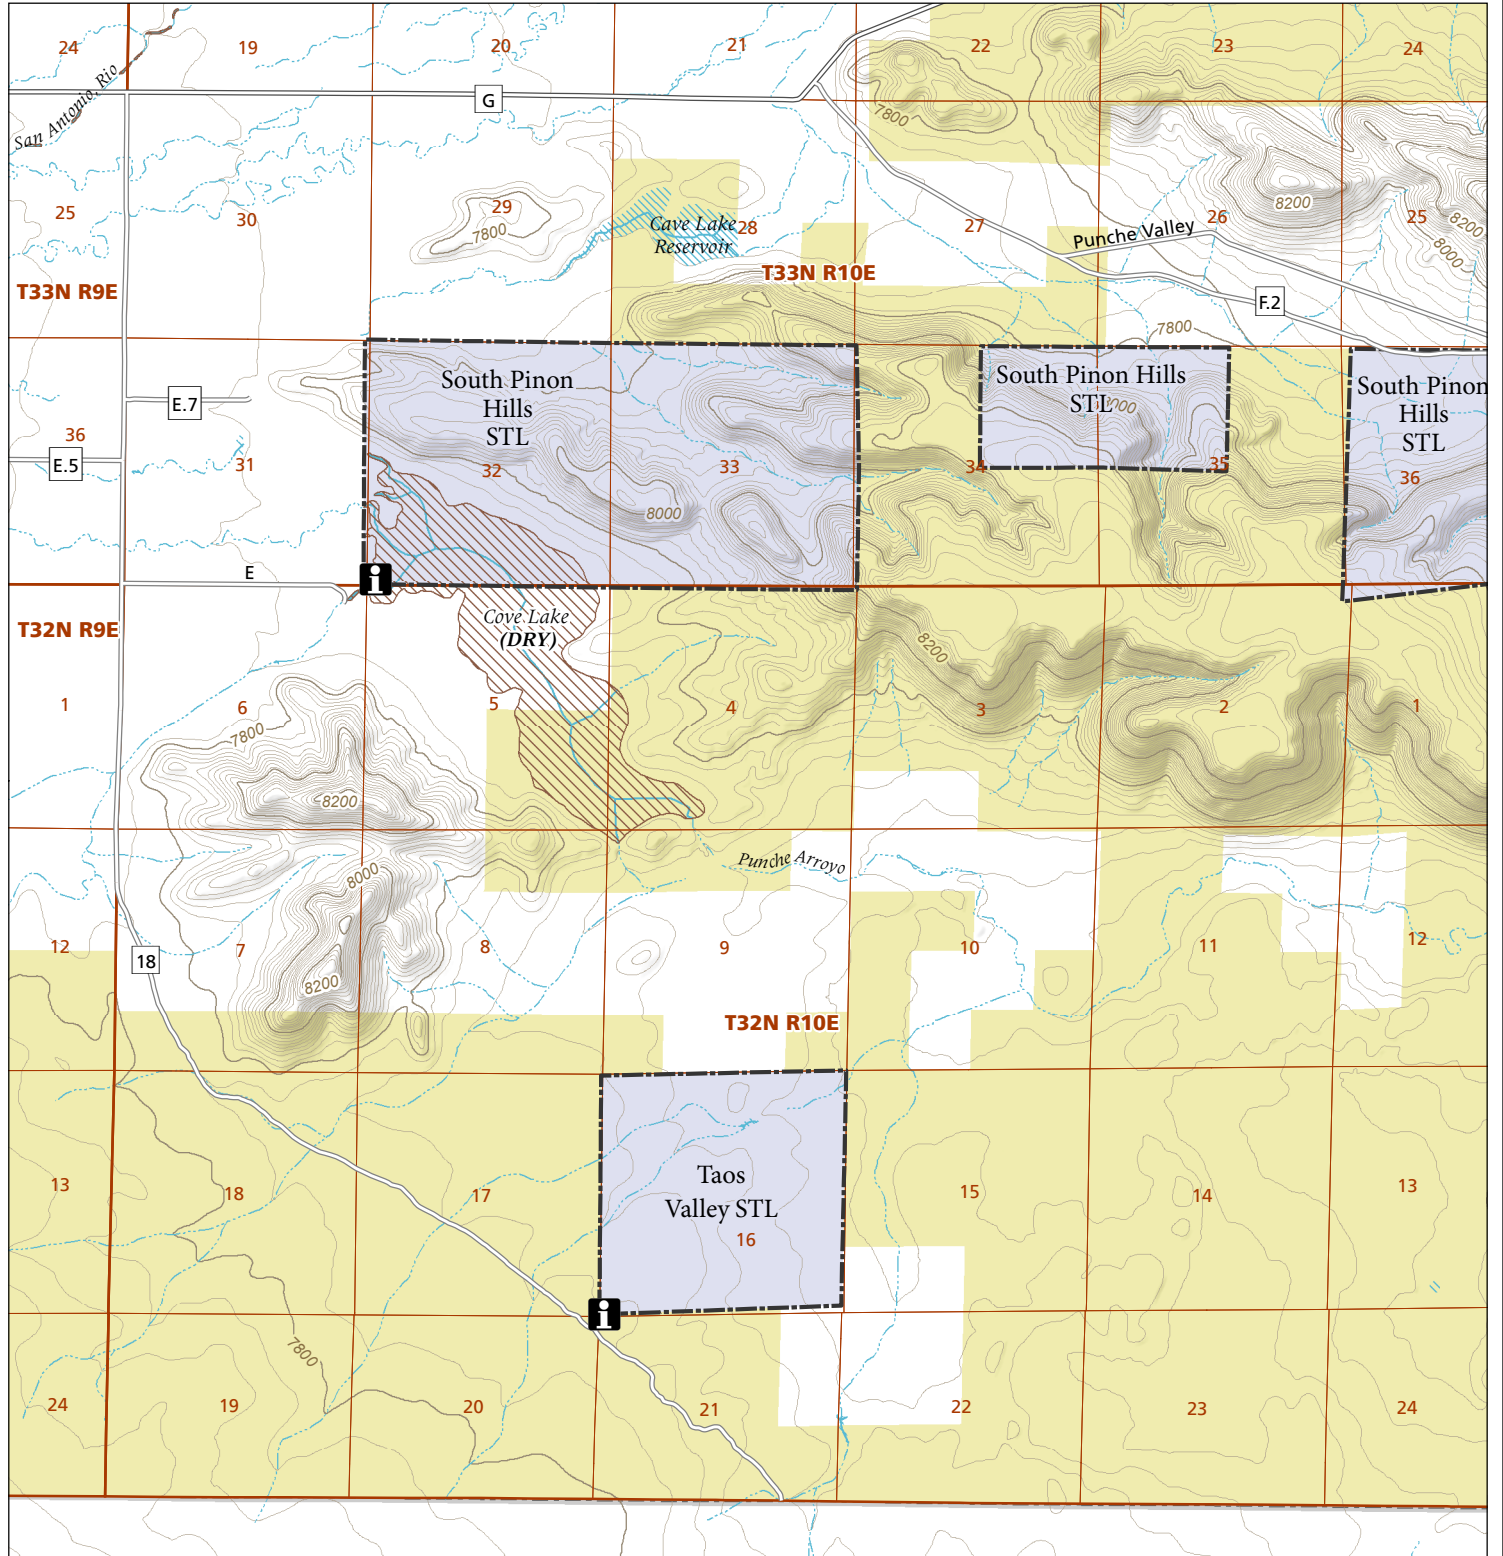

Taos Valley

STL Hunting and Fishing Access Program

Please see the current Colorado State Recreation Lands brochure for listing of land use regulations and access points for this property and other SLB parcels open for wildlife related recreation. Also refer to the CPW Fishing and Hunting information brochure for current hunting and fishing regulations.

Map Updated: 9/11/2023

-  STL Boundary
-  BLM
-  Info Source
-  No Public Access