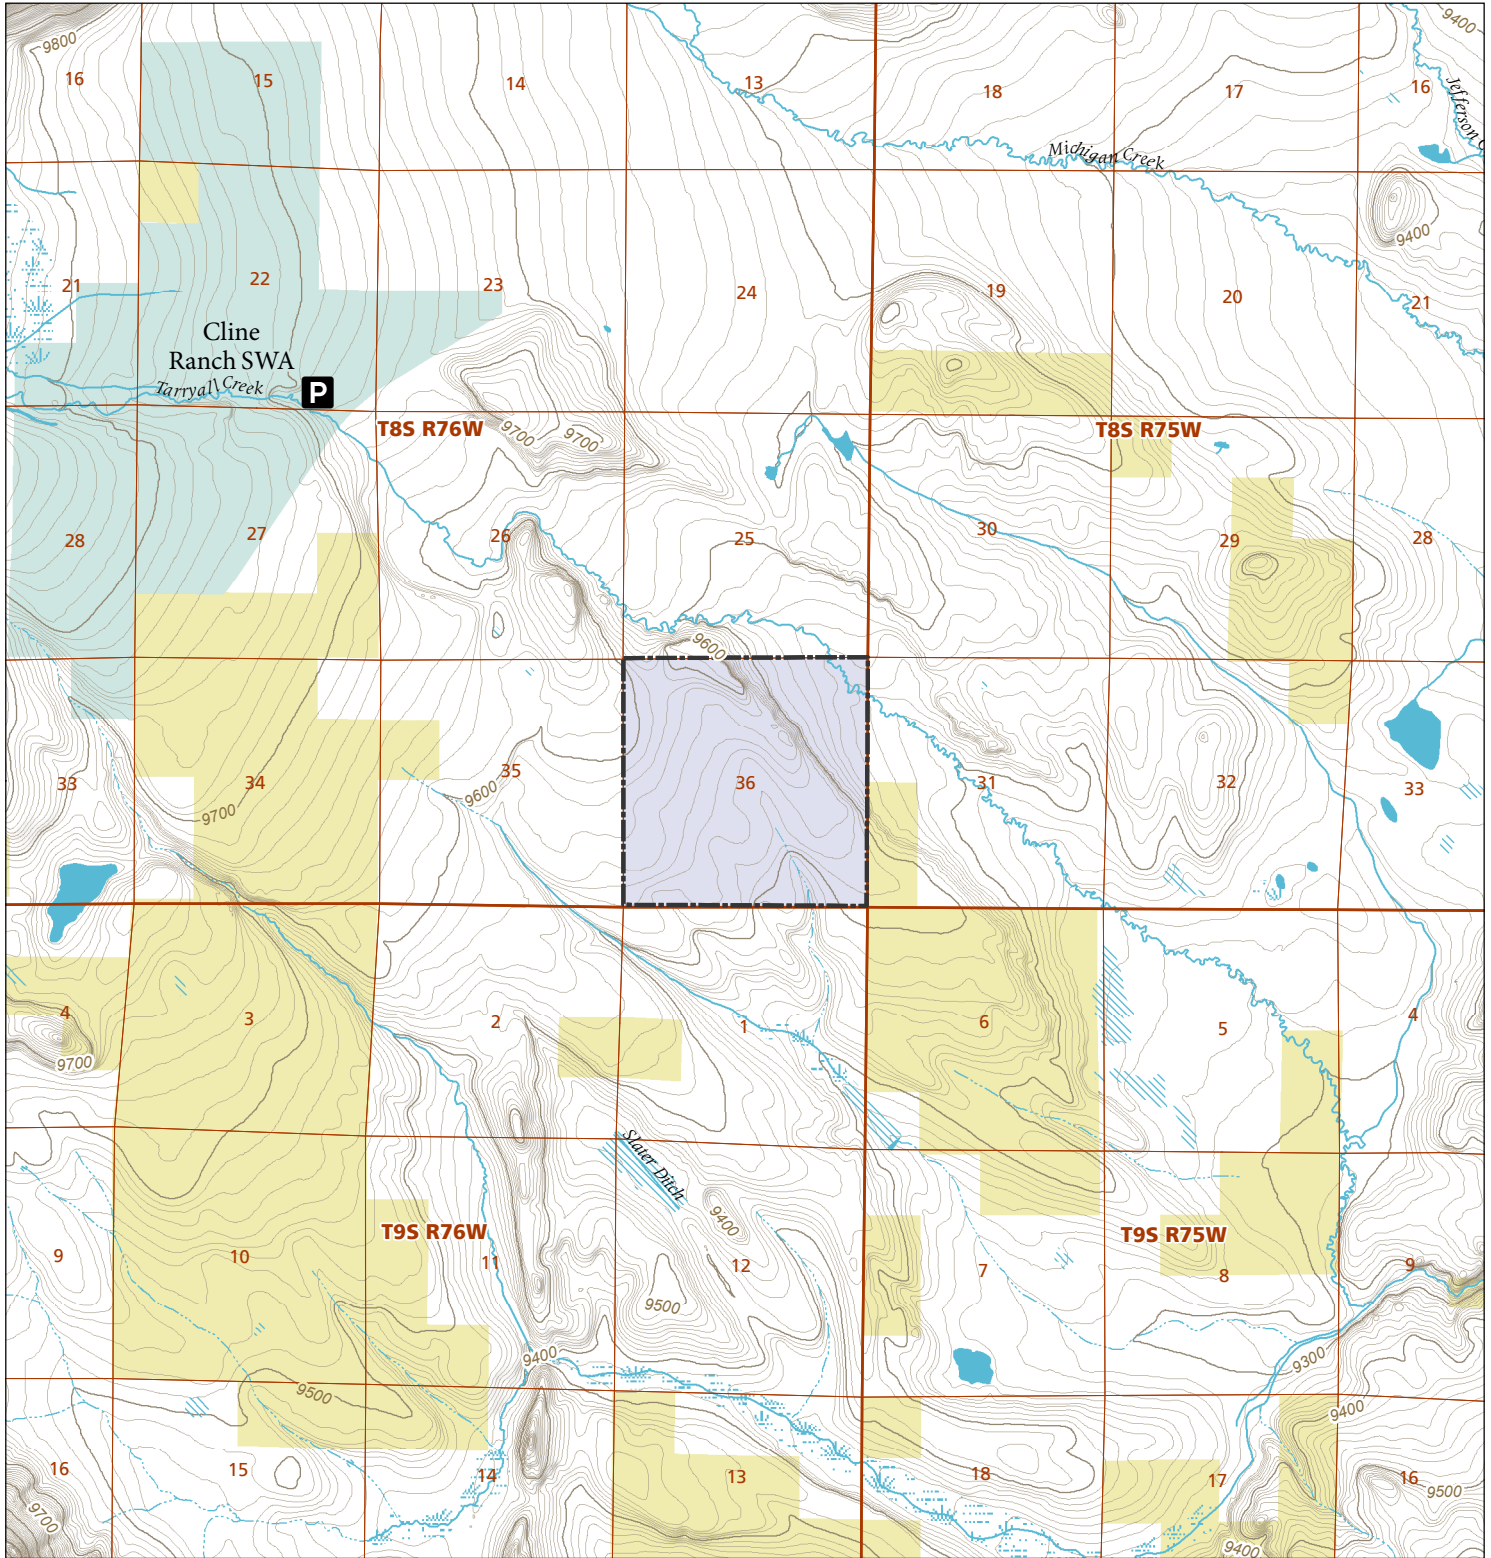

# Tarryall Creek

## STL Hunting and Fishing Access Program

Please see the current Colorado State Recreation Lands brochure for listing of land use regulations and access points for this property and other SLB parcels open for wildlife related recreation. Also refer to the CPW Fishing and Hunting information brochure for current hunting and fishing regulations.

Map Updated: 7/27/2023

-  STL Boundary
-  SWA
-  BLM
-  No Public Access
-  Parking