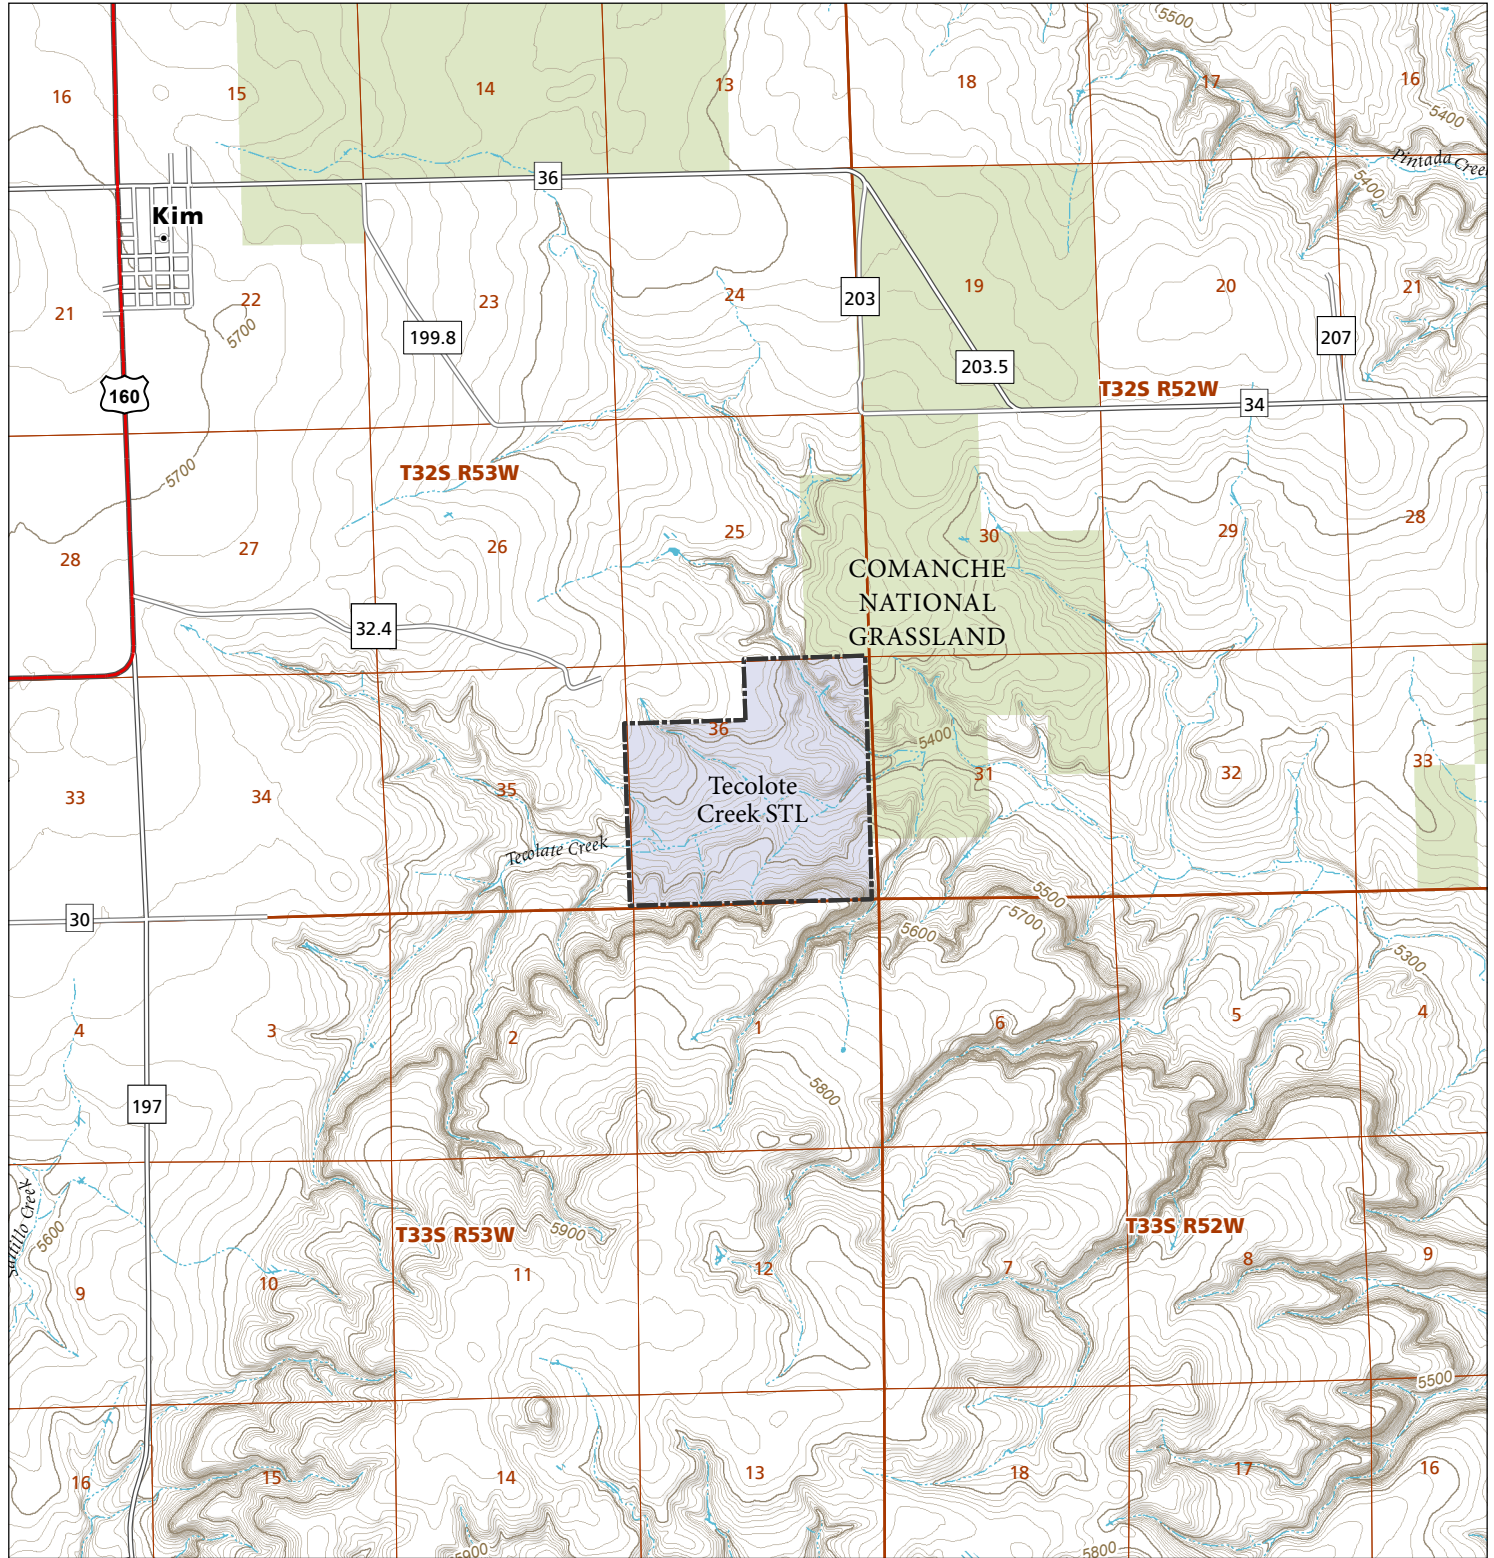

Tecolote Creek

STL Hunting and Fishing Access Program

Please see the current Colorado State Recreation Lands brochure for listing of land use regulations and access points for this property and other SLB parcels open for wildlife related recreation. Also refer to the CPW Fishing and Hunting information brochure for current hunting and fishing regulations.

Map Updated: 8/25/2023

-  STL Boundary
-  US Forest Service
-  No Public Access