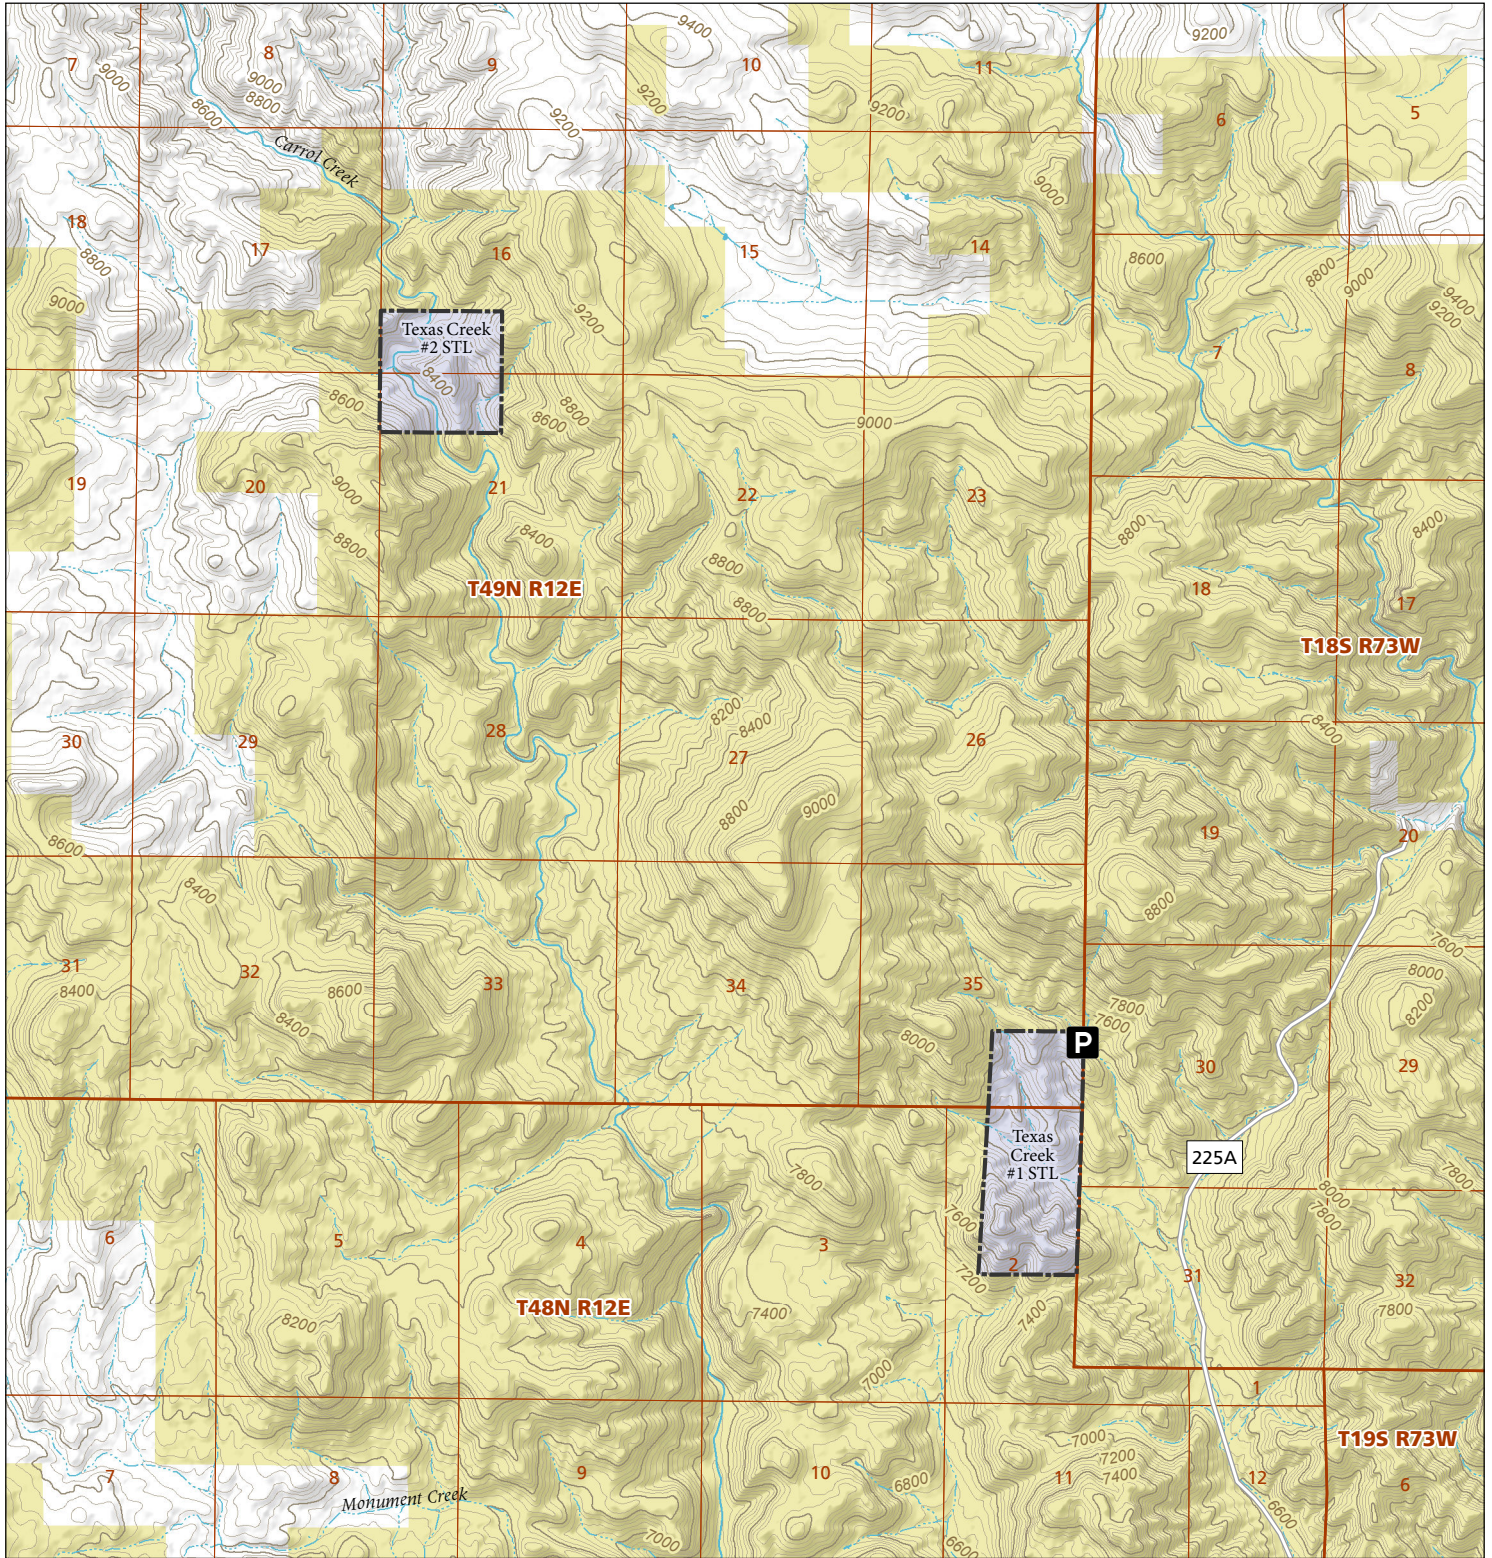

Texas Creek #1 & #2

STL Hunting and Fishing Access Program

Please see the current Colorado State Recreation Lands brochure for listing of land use regulations and access points for this property and other SLB parcels open for wildlife related recreation. Also refer to the CPW Fishing and Hunting information brochure for current hunting and fishing regulations.

Map Updated: 8/31/2023

-  STL Boundary
-  BLM
-  Parking
-  No Public Access