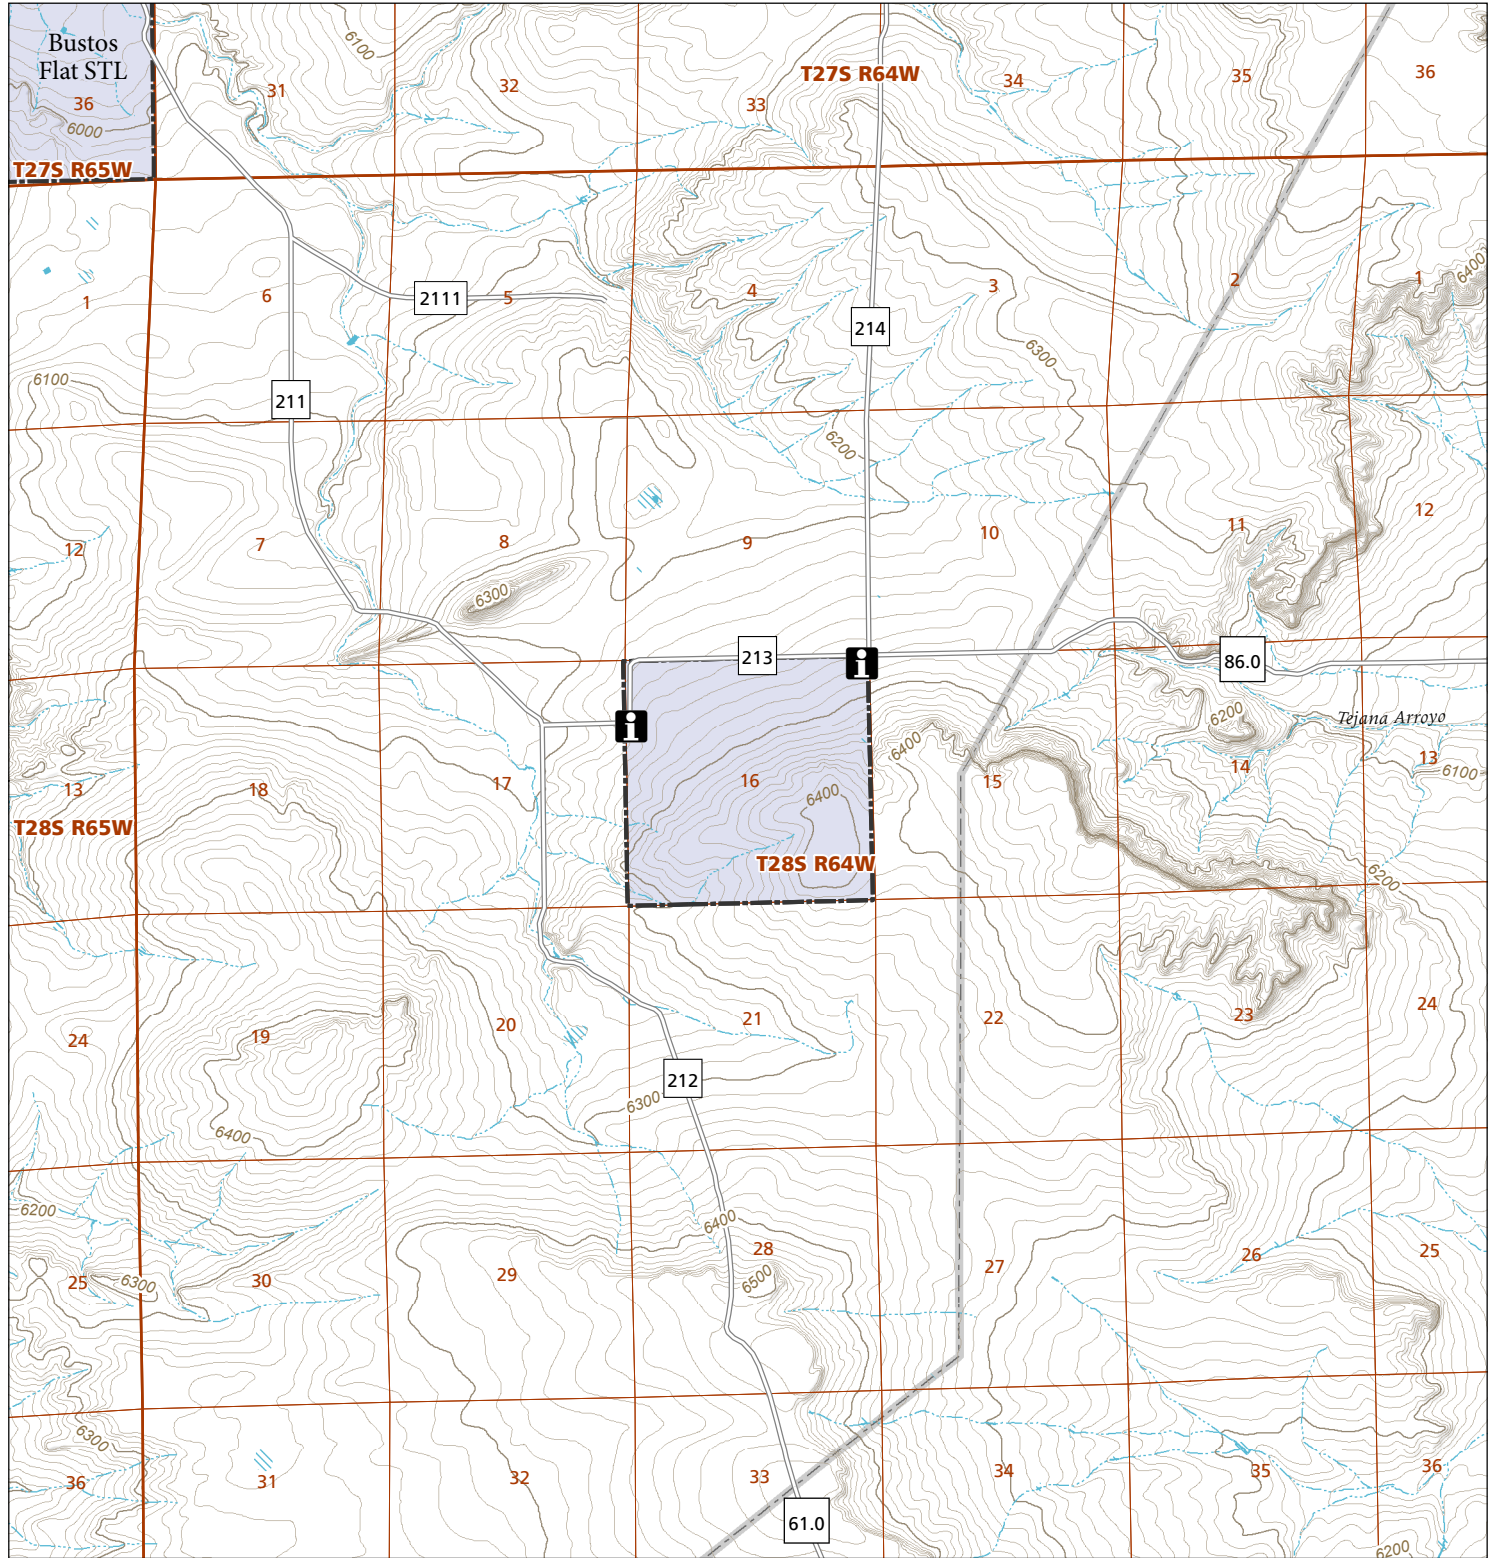

The Hogback

STL Hunting and Fishing Access Program

Please see the current Colorado State Recreation Lands brochure for listing of land use regulations and access points for this property and other SLB parcels open for wildlife related recreation. Also refer to the CPW Fishing and Hunting information brochure for current hunting and fishing regulations.

Map Updated: 8/21/2023

-  STL Boundary
-  No Public Access
-  Parking