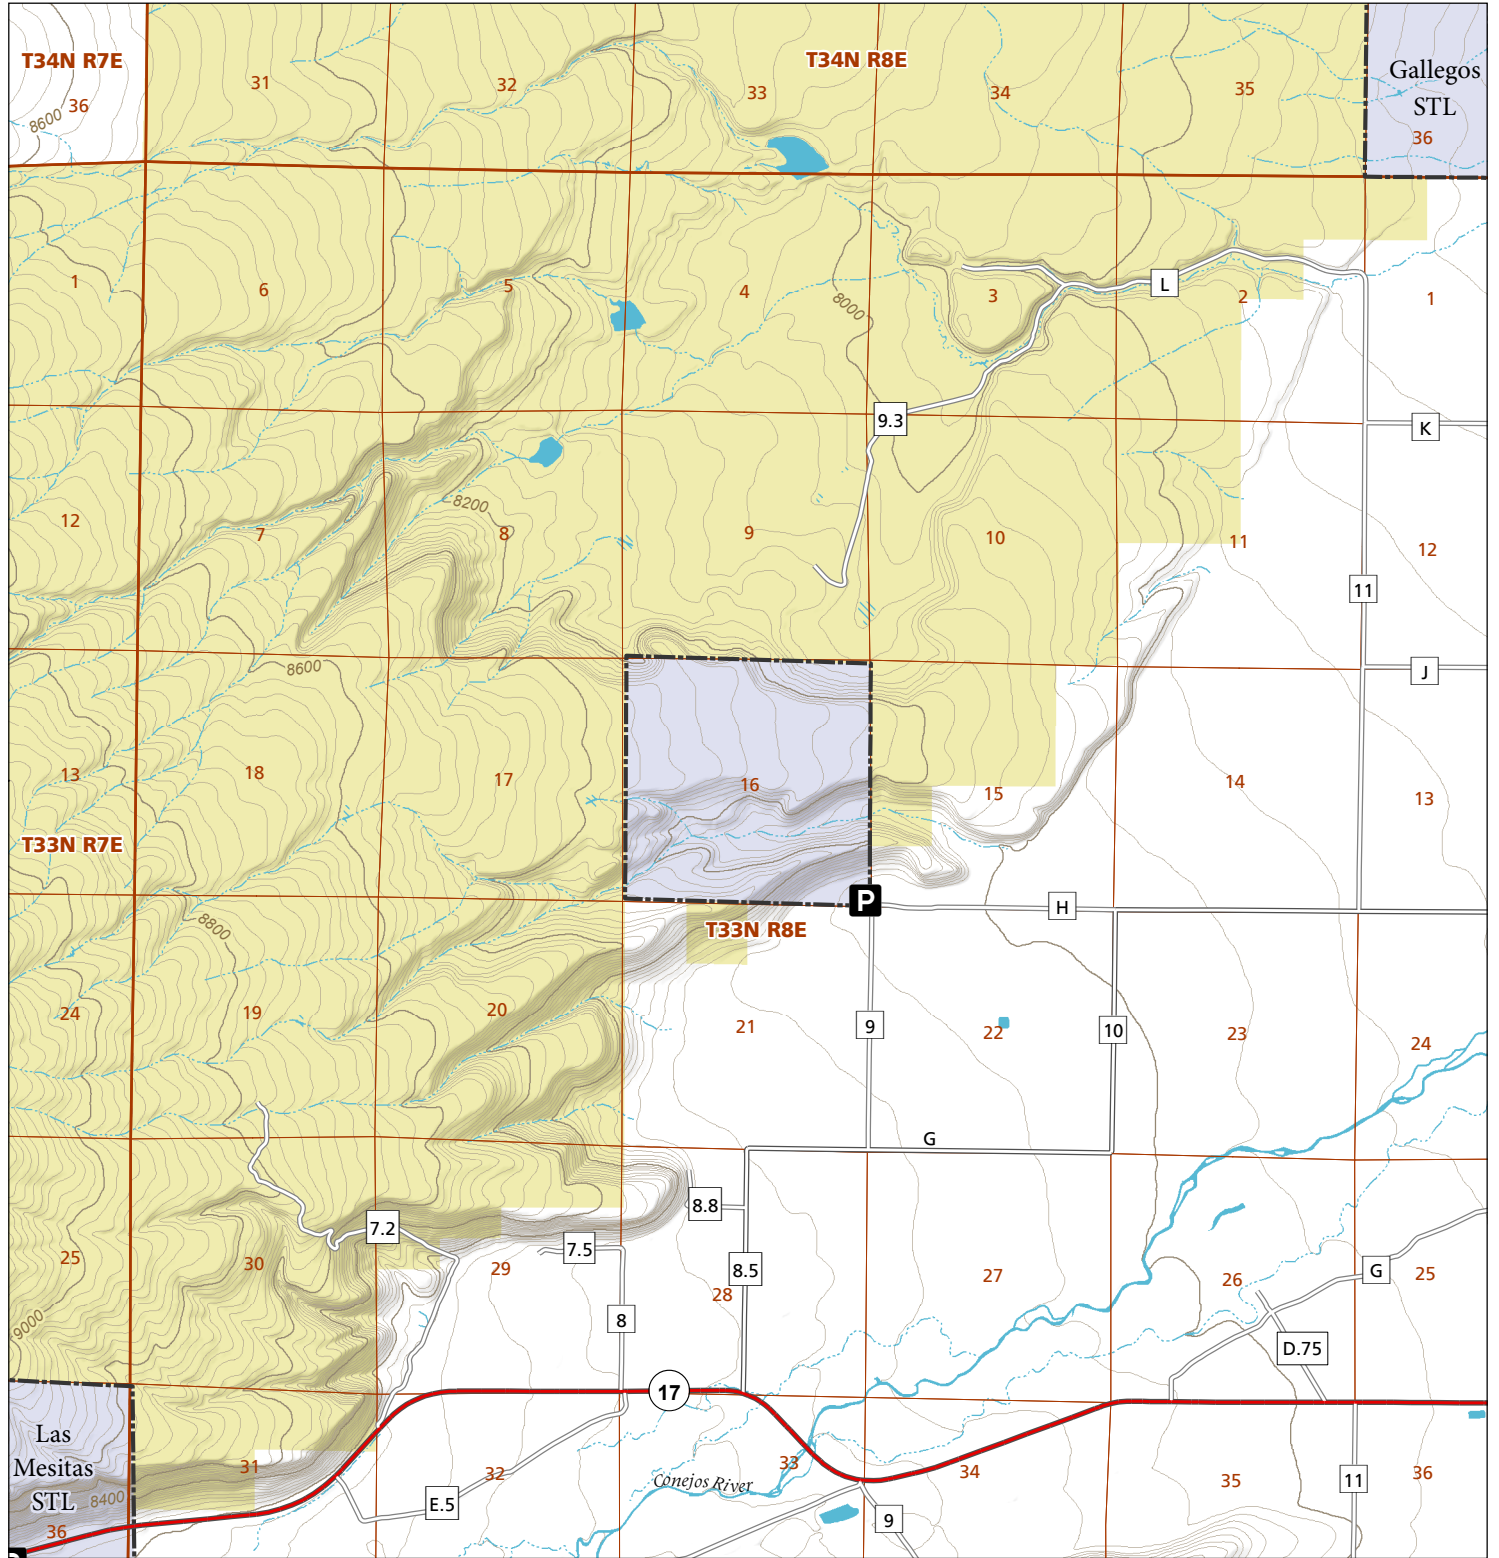

The Poso

STL Hunting and Fishing Access Program

Please see the current Colorado State Recreation Lands brochure for listing of land use regulations and access points for this property and other SLB parcels open for wildlife related recreation. Also refer to the CPW Fishing and Hunting information brochure for current hunting and fishing regulations.

Map Updated: 9/11/2023

- STL Boundary
- BLM
- Parking
- No Public Access