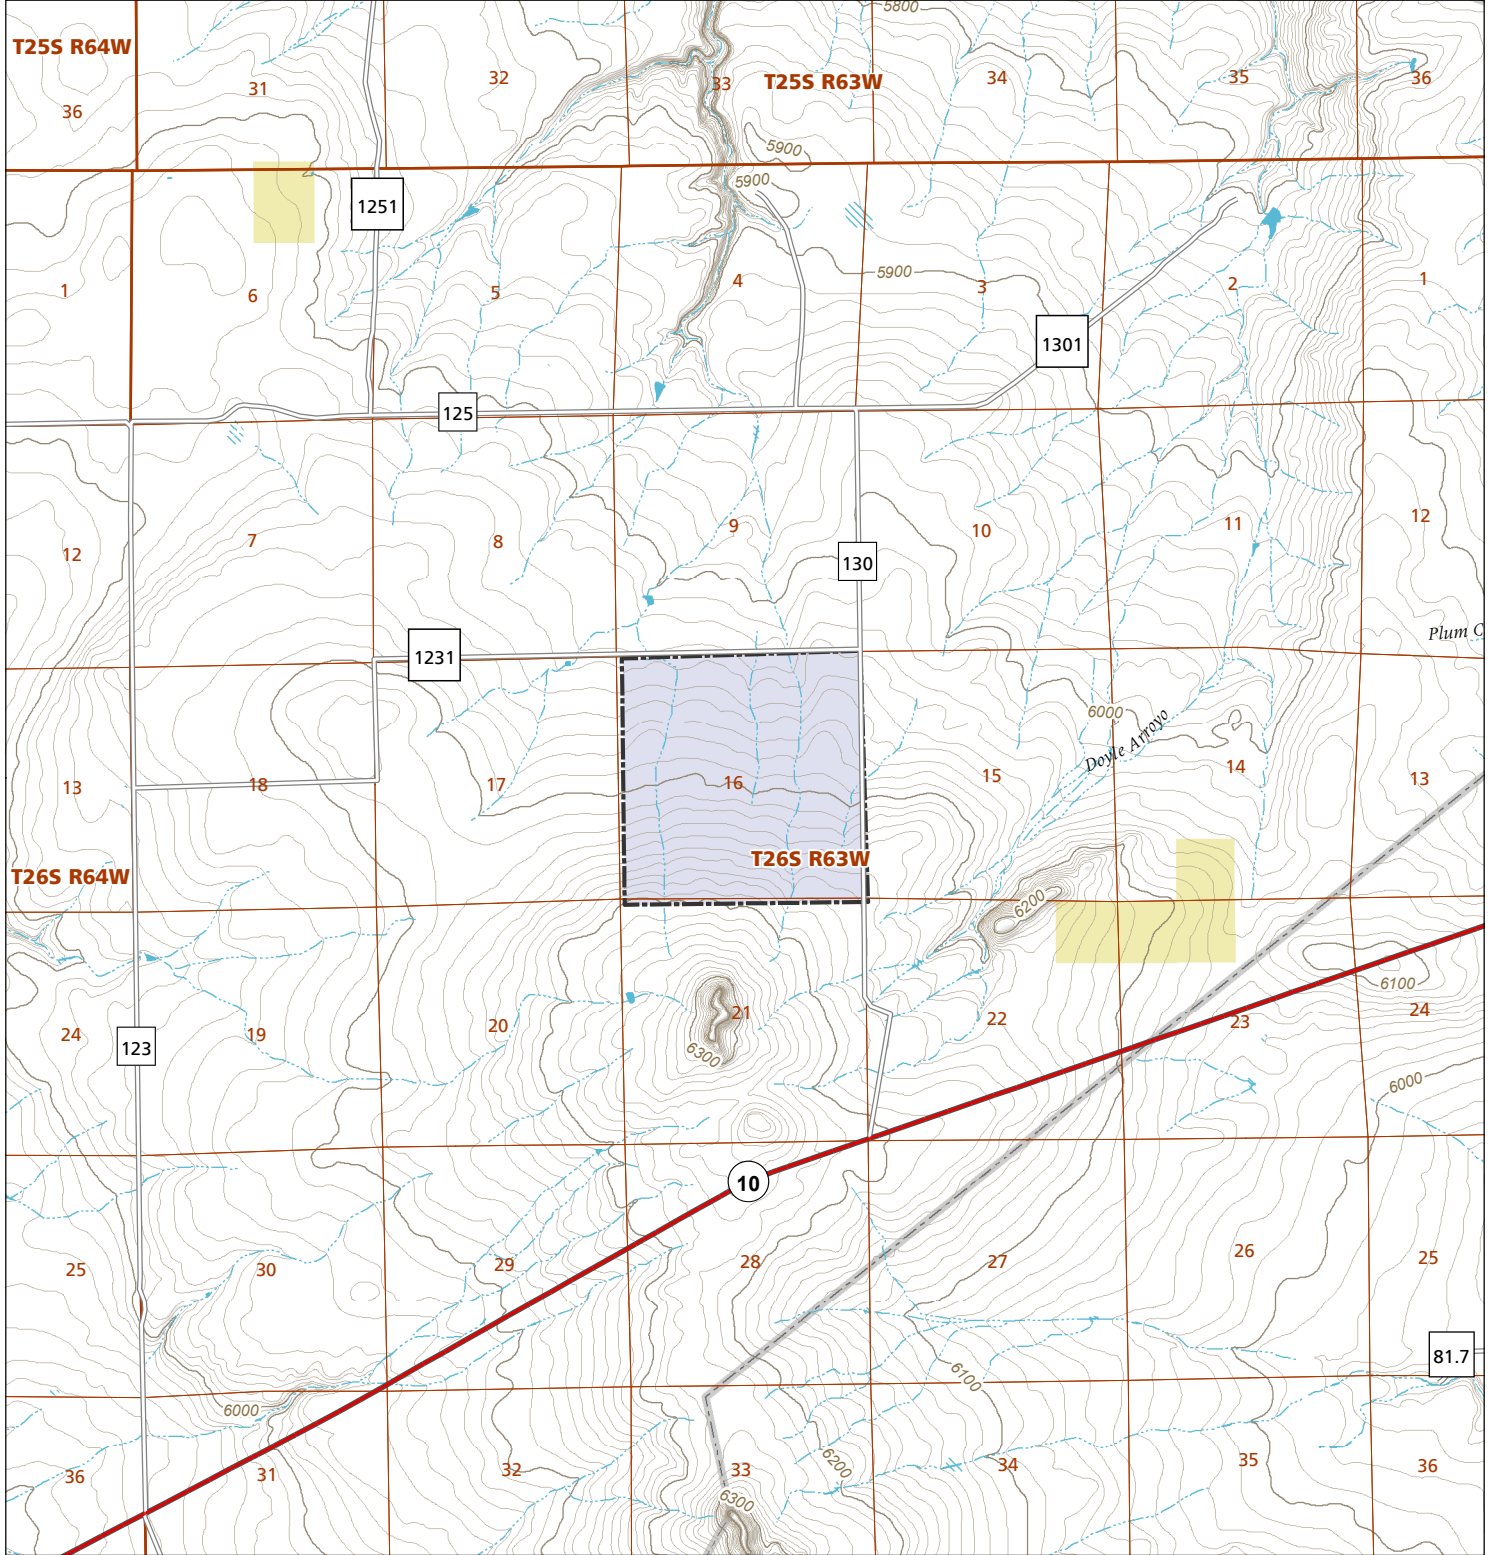

Tinaja Canyon

STL Hunting and Fishing Access Program

Please see the current Colorado State Recreation Lands brochure for listing of land use regulations and access points for this property and other SLB parcels open for wildlife related recreation. Also refer to the CPW Fishing and Hunting information brochure for current hunting and fishing regulations.

Map Updated: 8/21/2023

-  STL Boundary
-  BLM
-  Parking
-  No Public Access