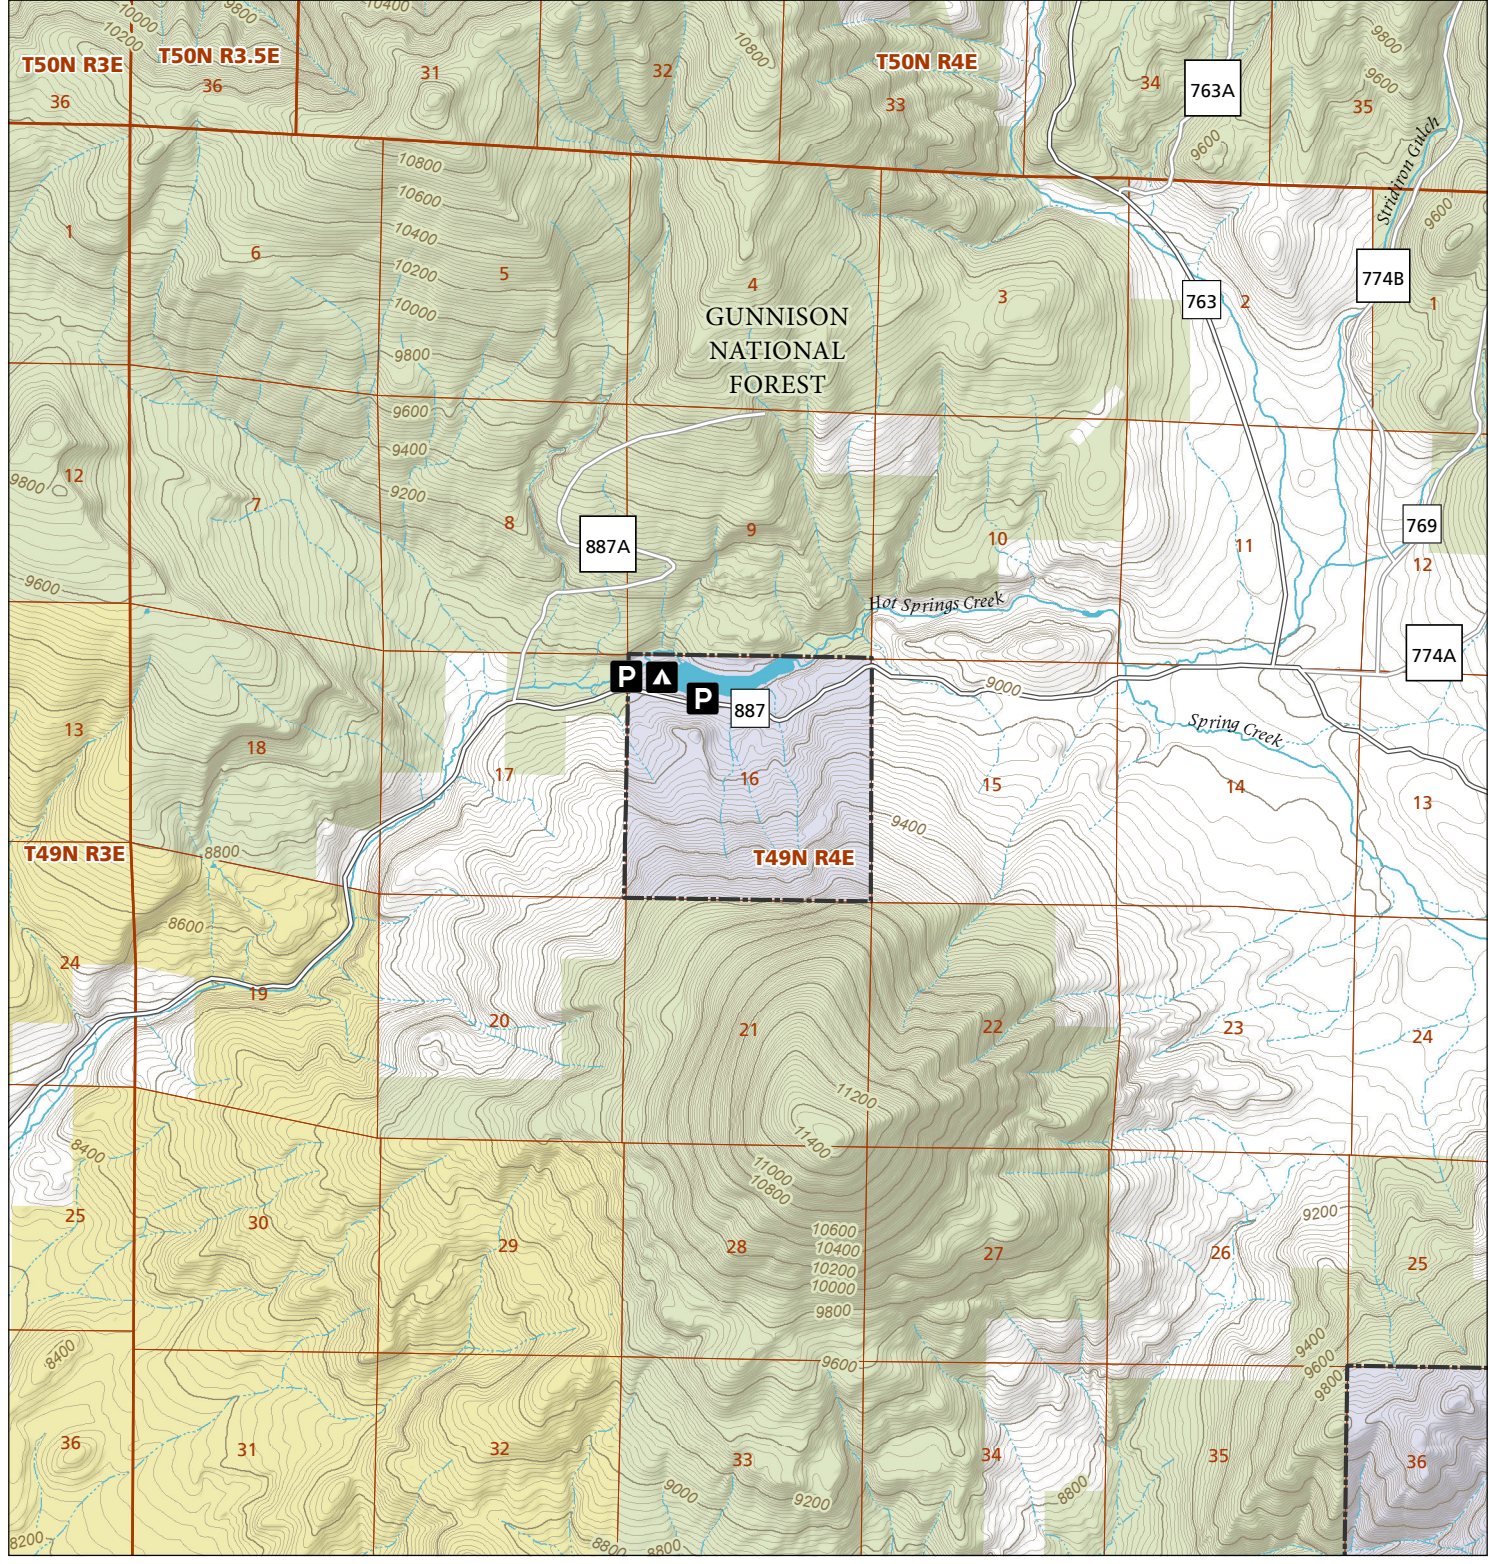

Tomichi Dome

STL Hunting and Fishing Access Program

Please see the current Colorado State Recreation Lands brochure for listing of land use regulations and access points for this property and other SLB parcels open for wildlife related recreation. Also refer to the CPW Fishing and Hunting information brochure for current hunting and fishing regulations.

Map Updated: 8/9/2023

-  STL Boundary
-  BLM
-  Parking
-  US Forest Service
-  No Public Access