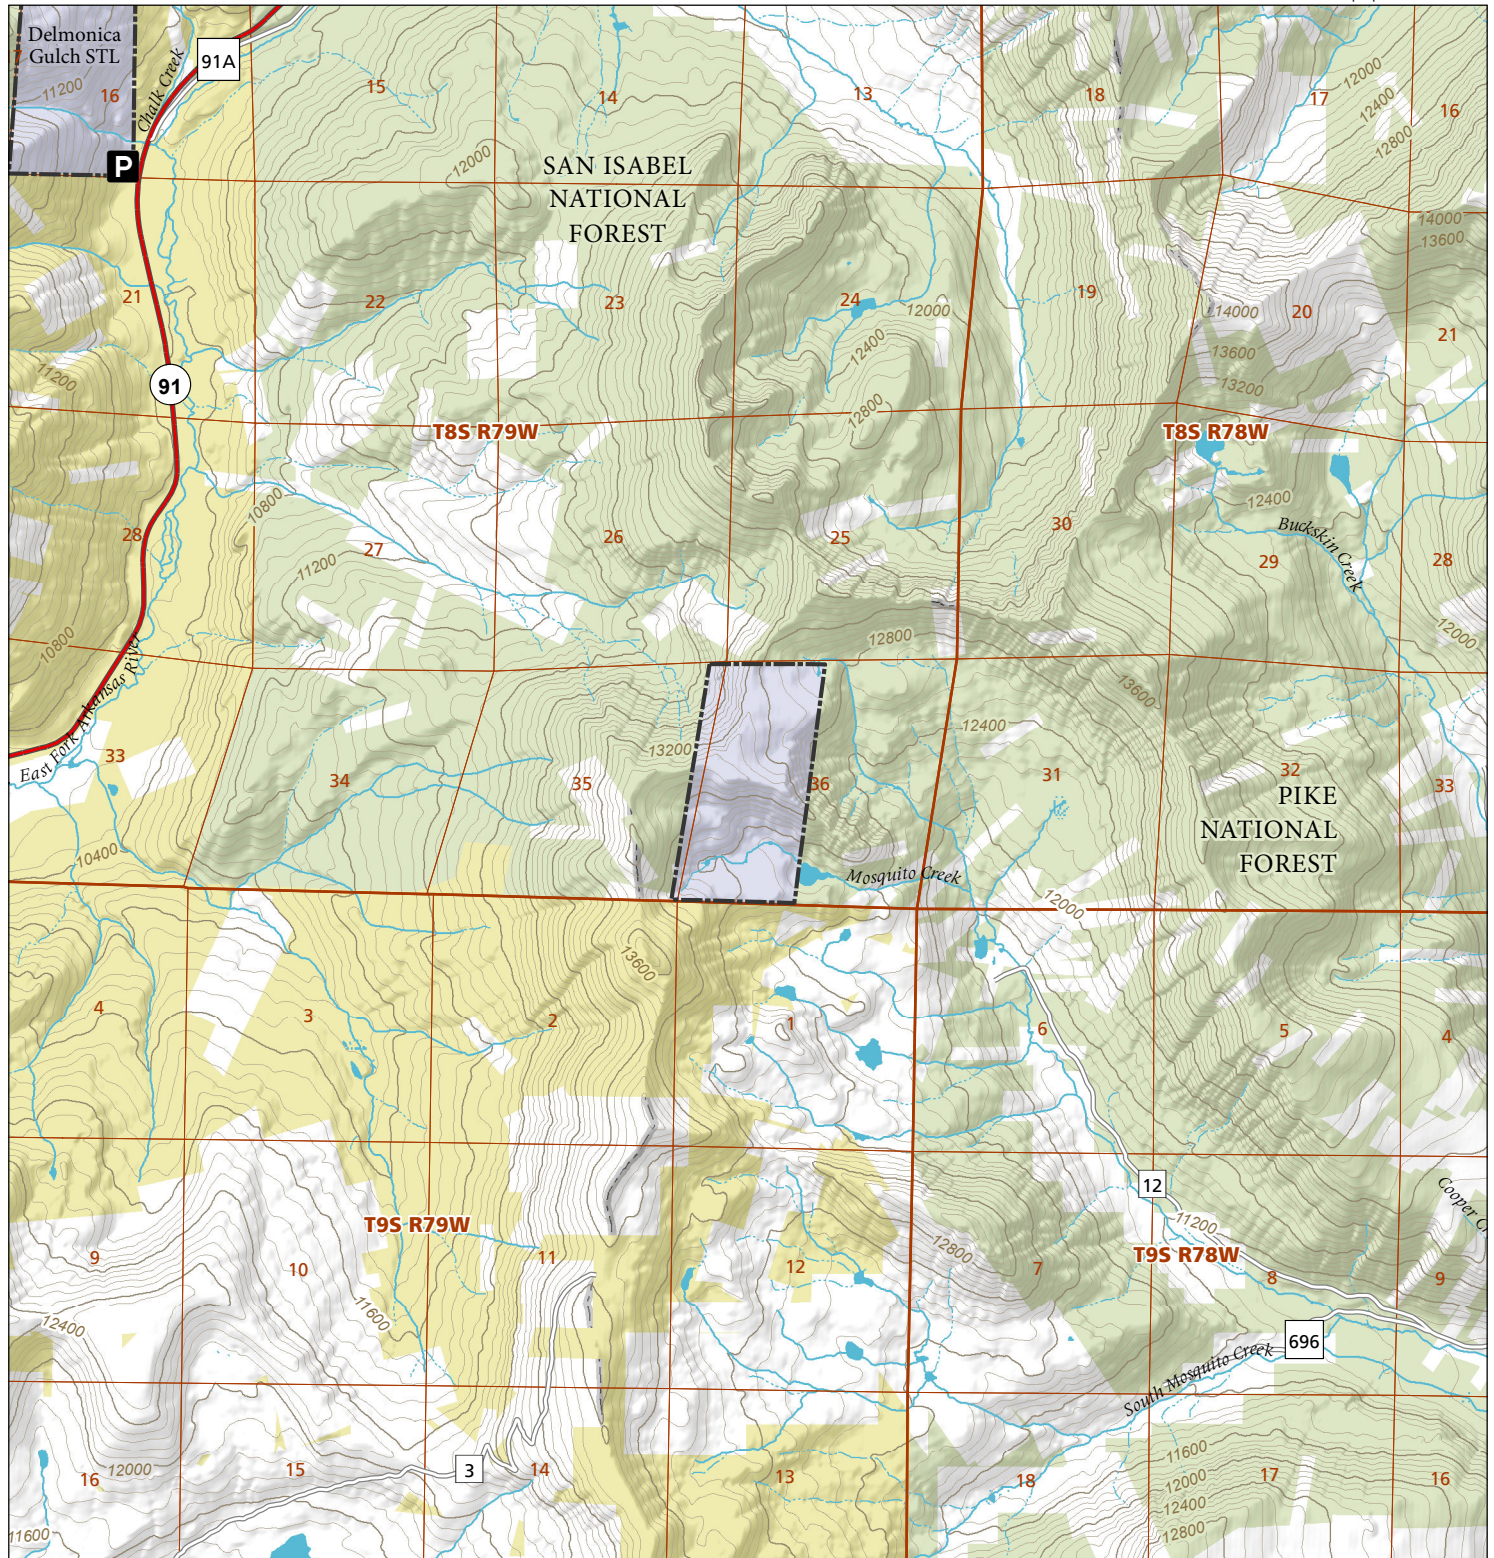

Treasurevault Mountain

STL Hunting and Fishing Access Program

Please see the current Colorado State Recreation Lands brochure for listing of land use regulations and access points for this property and other SLB parcels open for wildlife related recreation. Also refer to the CPW Fishing and Hunting information brochure for current hunting and fishing regulations.

Map Updated: 9/20/2023

-  STL Boundary
-  BLM
-  US Forest Service
-  No Public Access
-  Parking