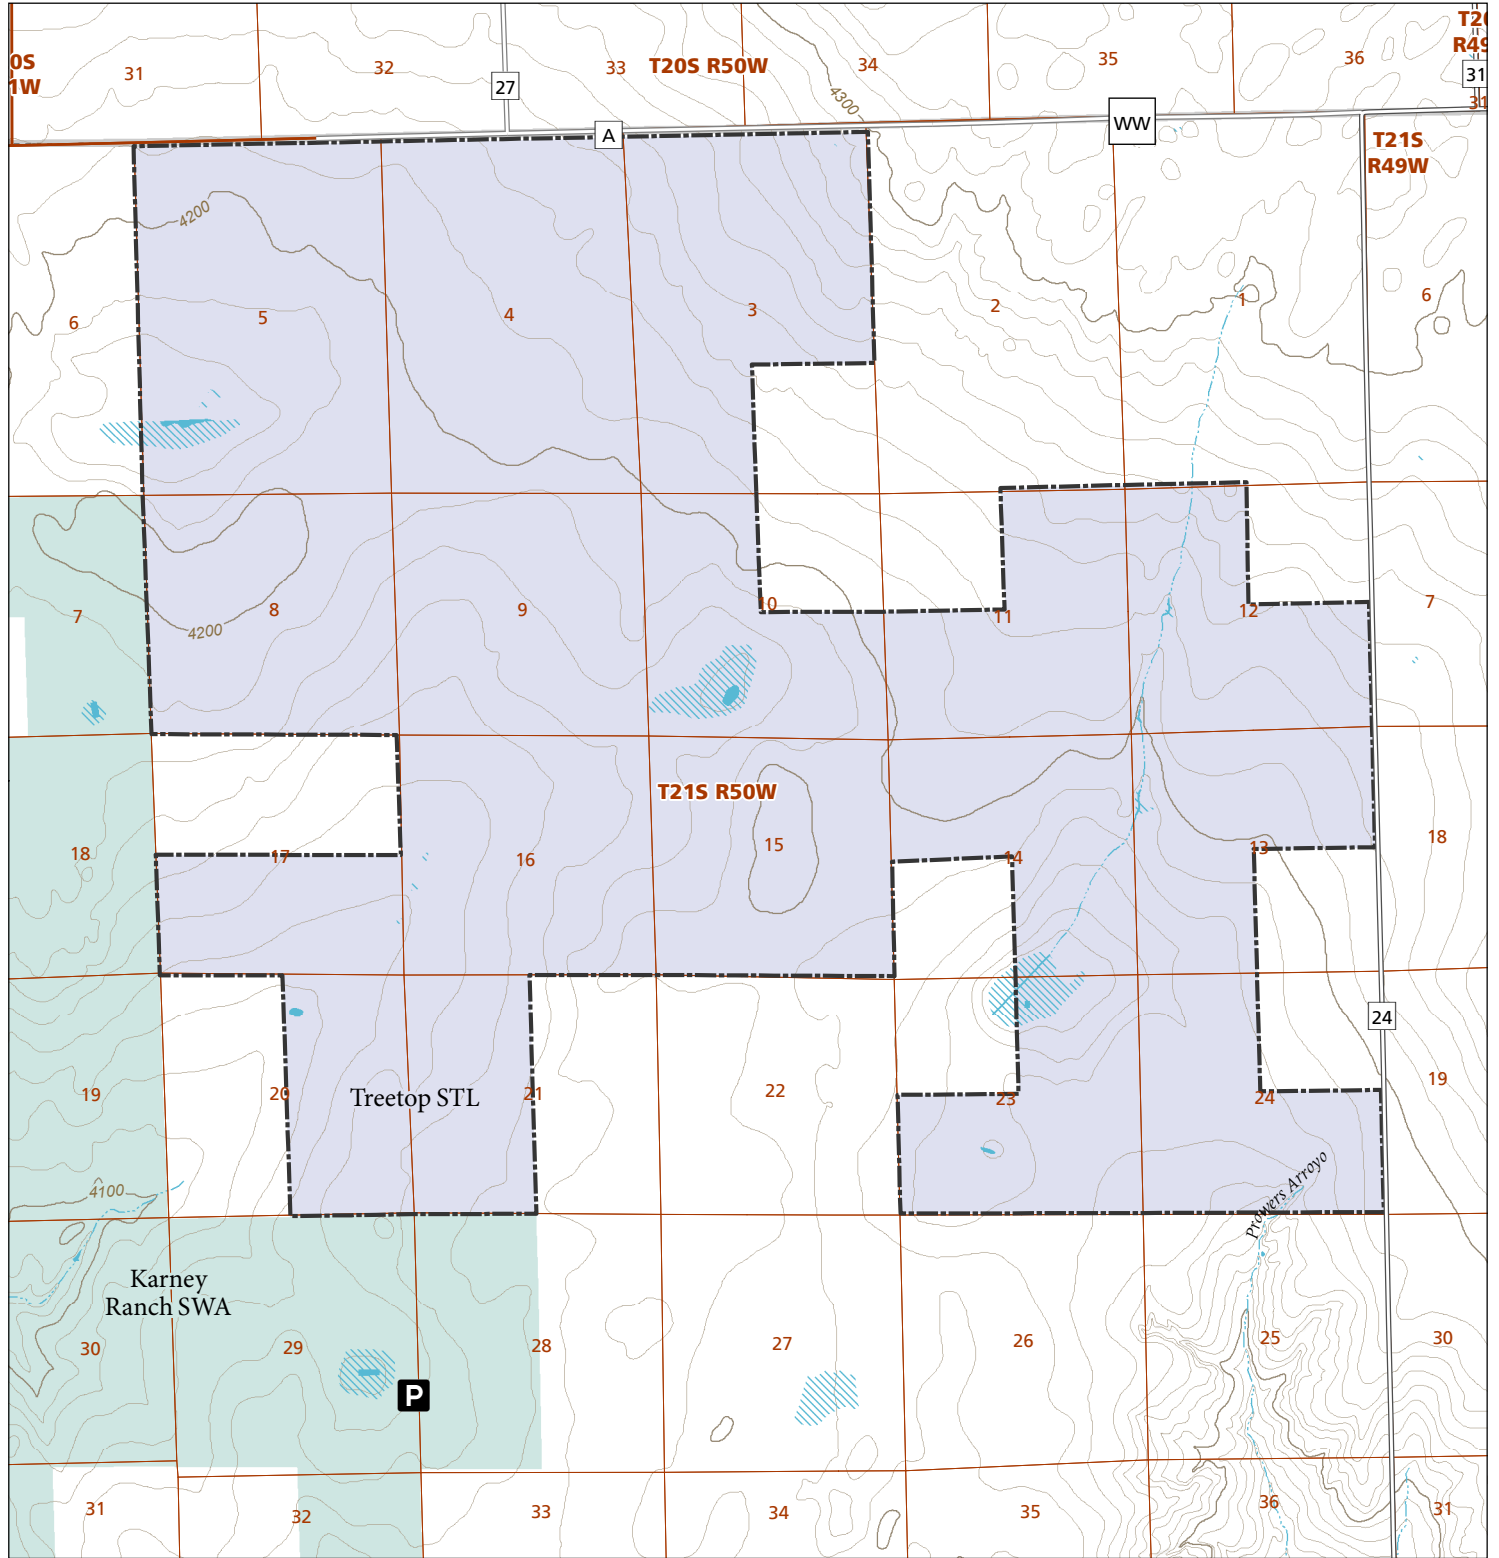

Treetop

STL Hunting and Fishing Access Program

Please see the current Colorado State Recreation Lands brochure for listing of land use regulations and access points for this property and other SLB parcels open for wildlife related recreation. Also refer to the CPW Fishing and Hunting information brochure for current hunting and fishing regulations.

Map Updated: 8/25/2023

-  STL Boundary
-  SWA
-  Parking
-  No Public Access