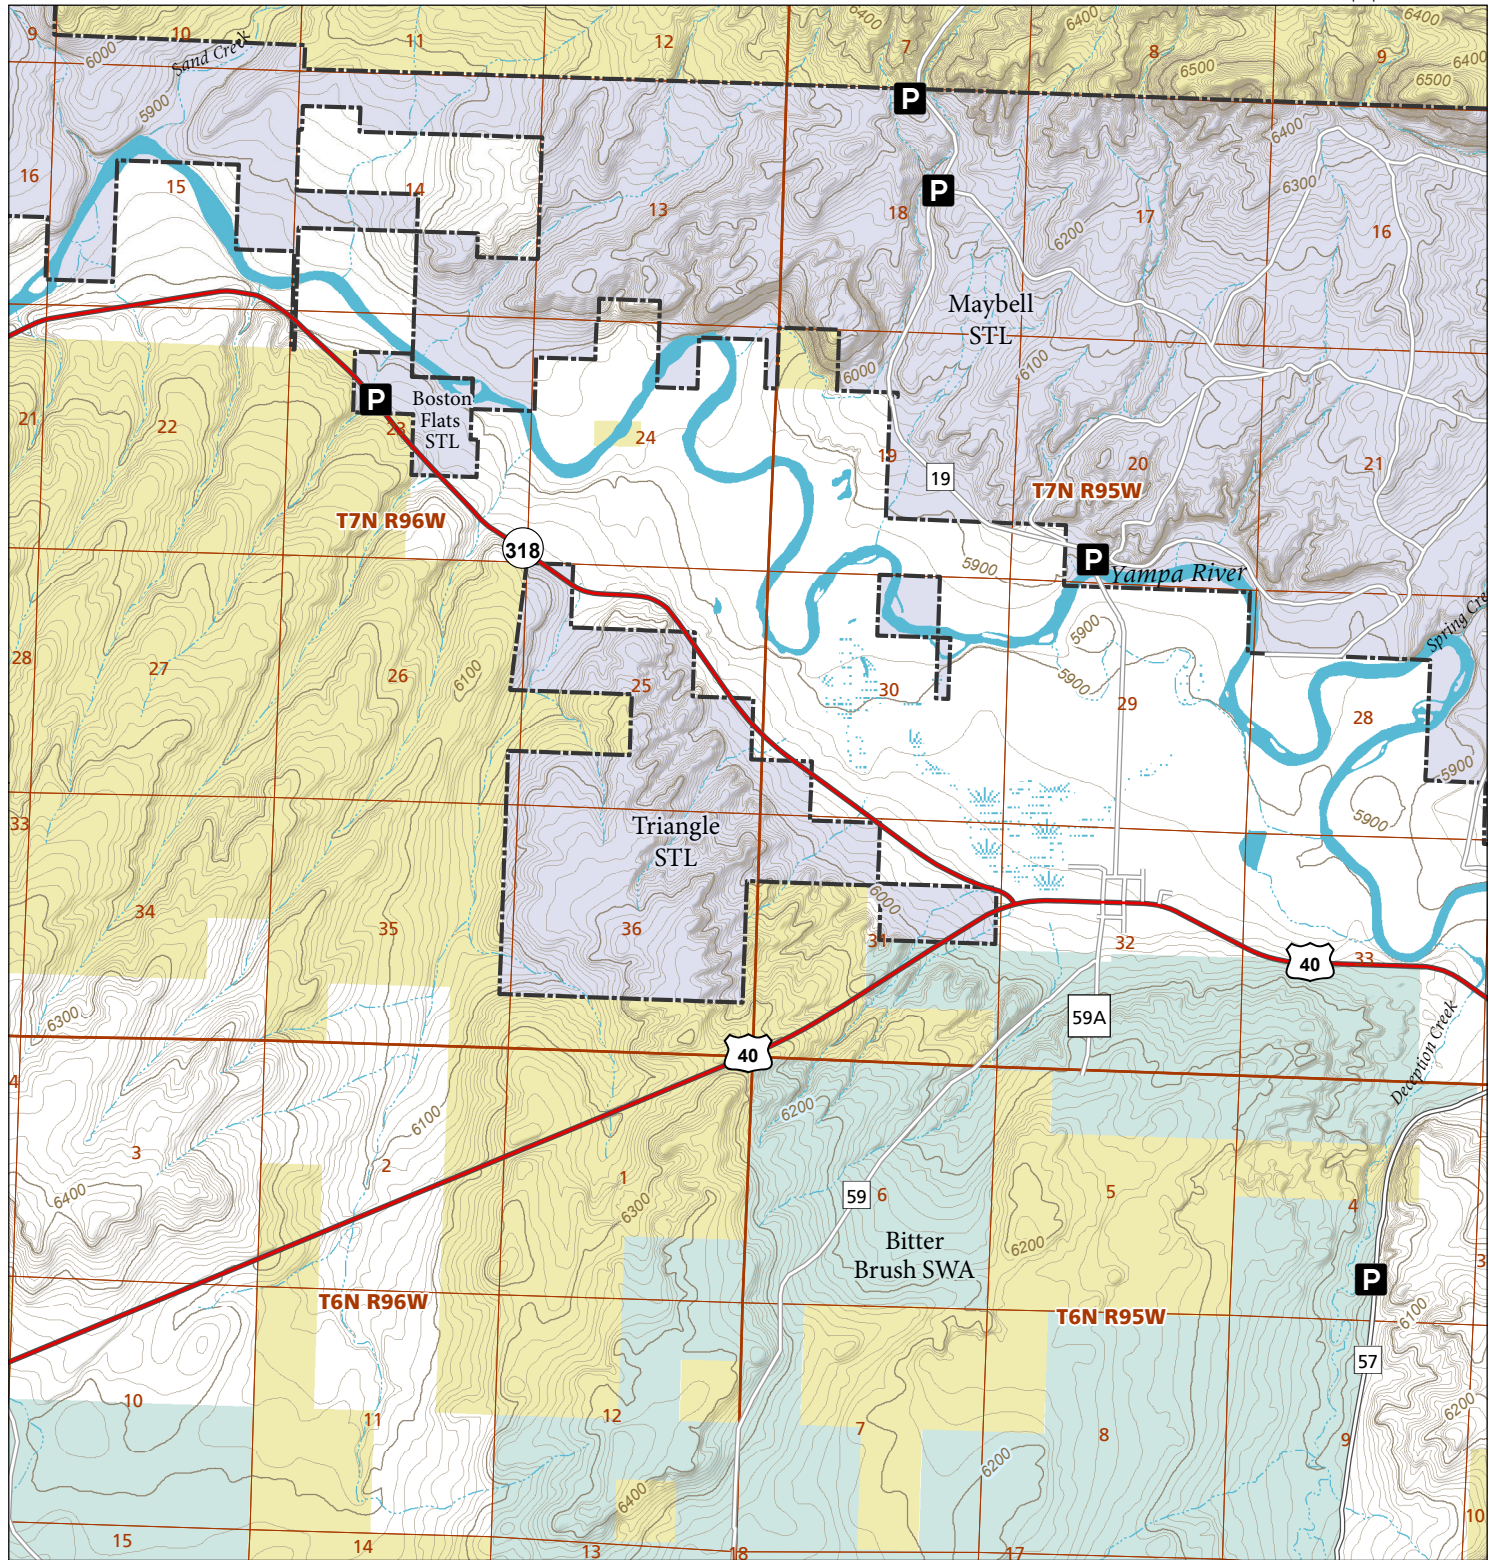

Triangle

STL Hunting and Fishing Access Program

Please see the current Colorado State Recreation Lands brochure for listing of land use regulations and access points for this property and other SLB parcels open for wildlife related recreation. Also refer to the CPW Fishing and Hunting information brochure for current hunting and fishing regulations.

Map Updated: 9/19/2023

-  STL Boundary
-  SWA
-  Parking
-  BLM
-  No Public Access