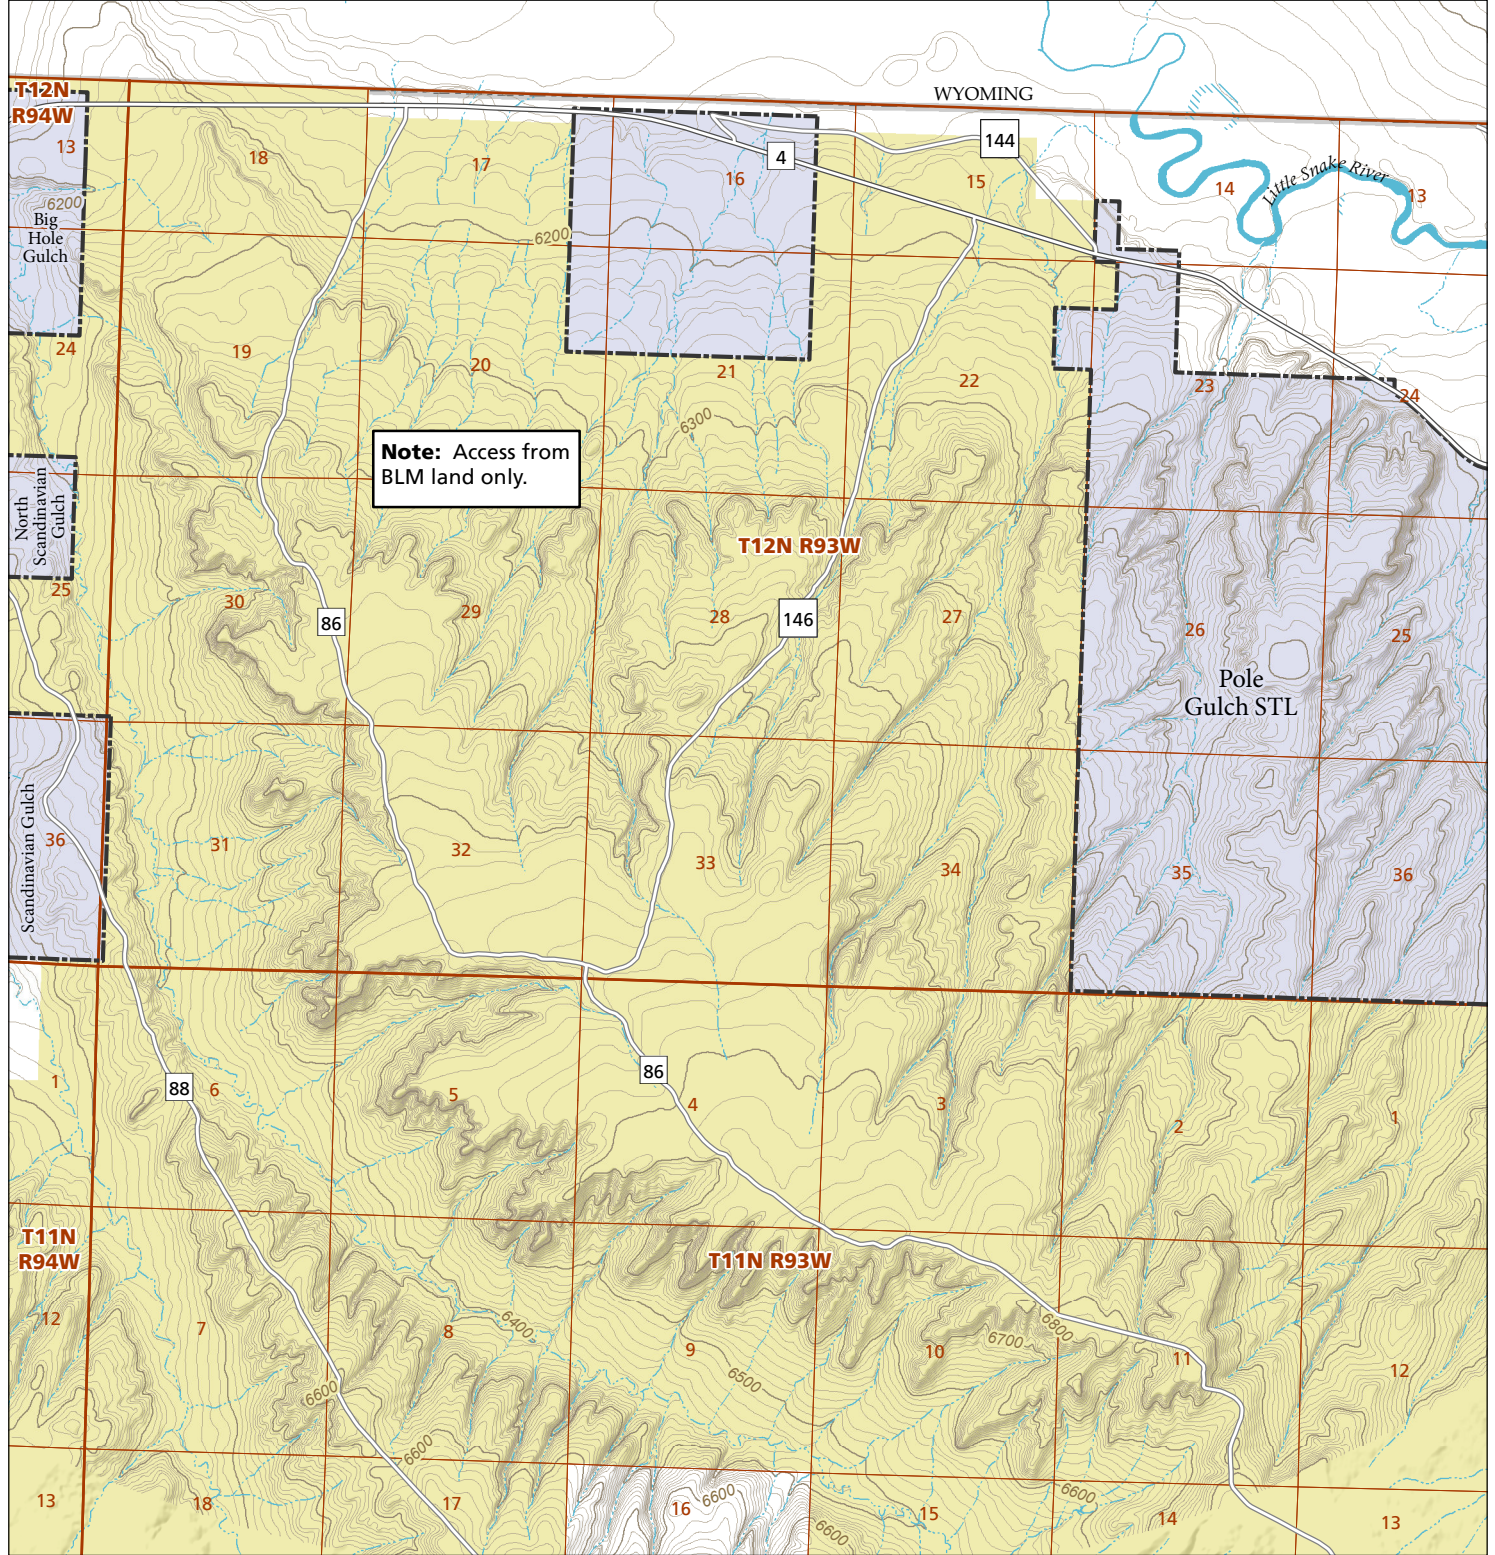

Trowel

STL Hunting and Fishing Access Program

Please see the current Colorado State Recreation Lands brochure for listing of land use regulations and access points for this property and other SLB parcels open for wildlife related recreation. Also refer to the CPW Fishing and Hunting information brochure for current hunting and fishing regulations.

Map Updated: 9/19/2023

-  STL Boundary
-  BLM
-  No Public Access