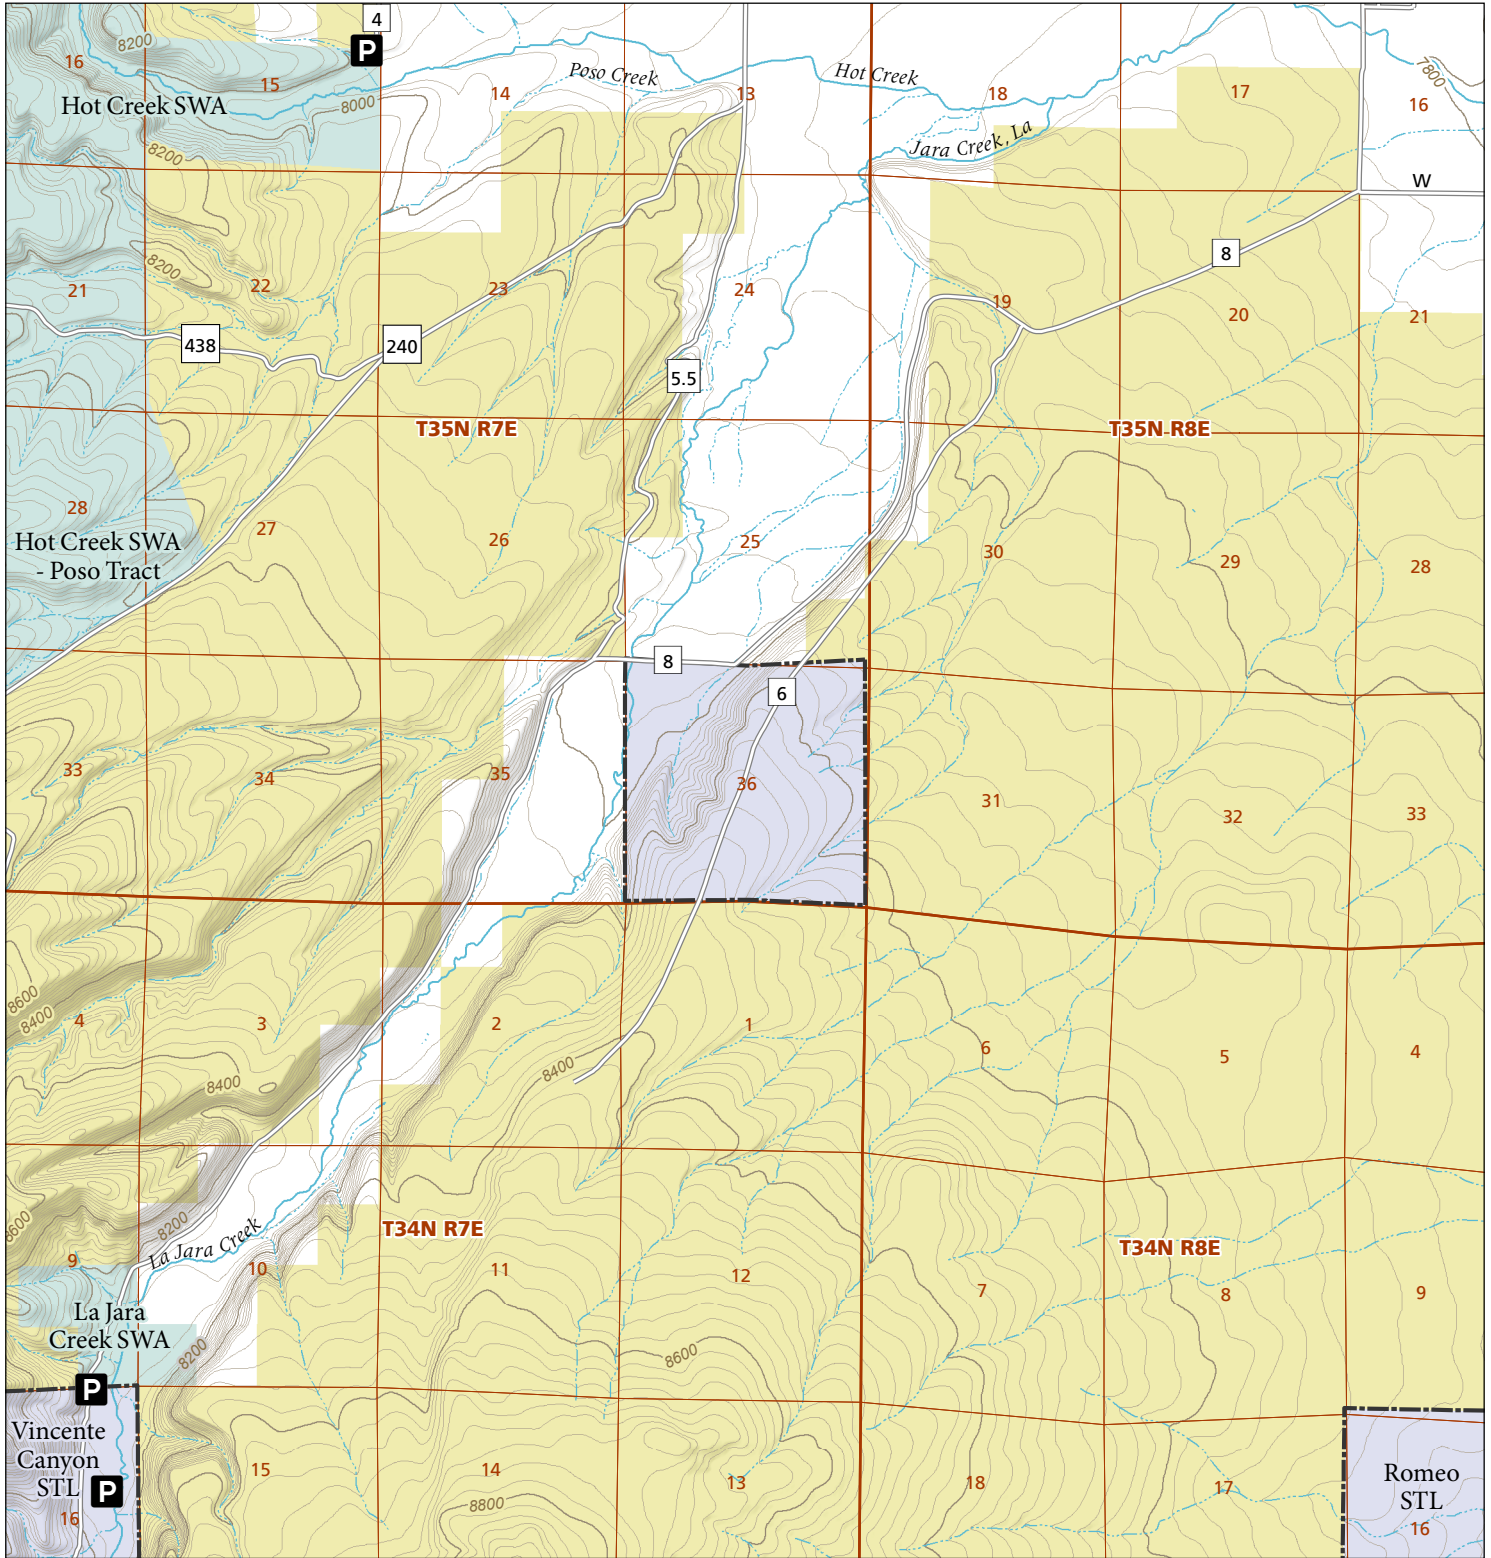

# Trujillo Canyon

## STL Hunting and Fishing Access Program

Please see the current Colorado State Recreation Lands brochure for listing of land use regulations and access points for this property and other SLB parcels open for wildlife related recreation. Also refer to the CPW Fishing and Hunting information brochure for current hunting and fishing regulations.

Map Updated: 9/11/2023

-  STL Boundary
-  SWA
-  BLM
-  Parking
-  No Public Access