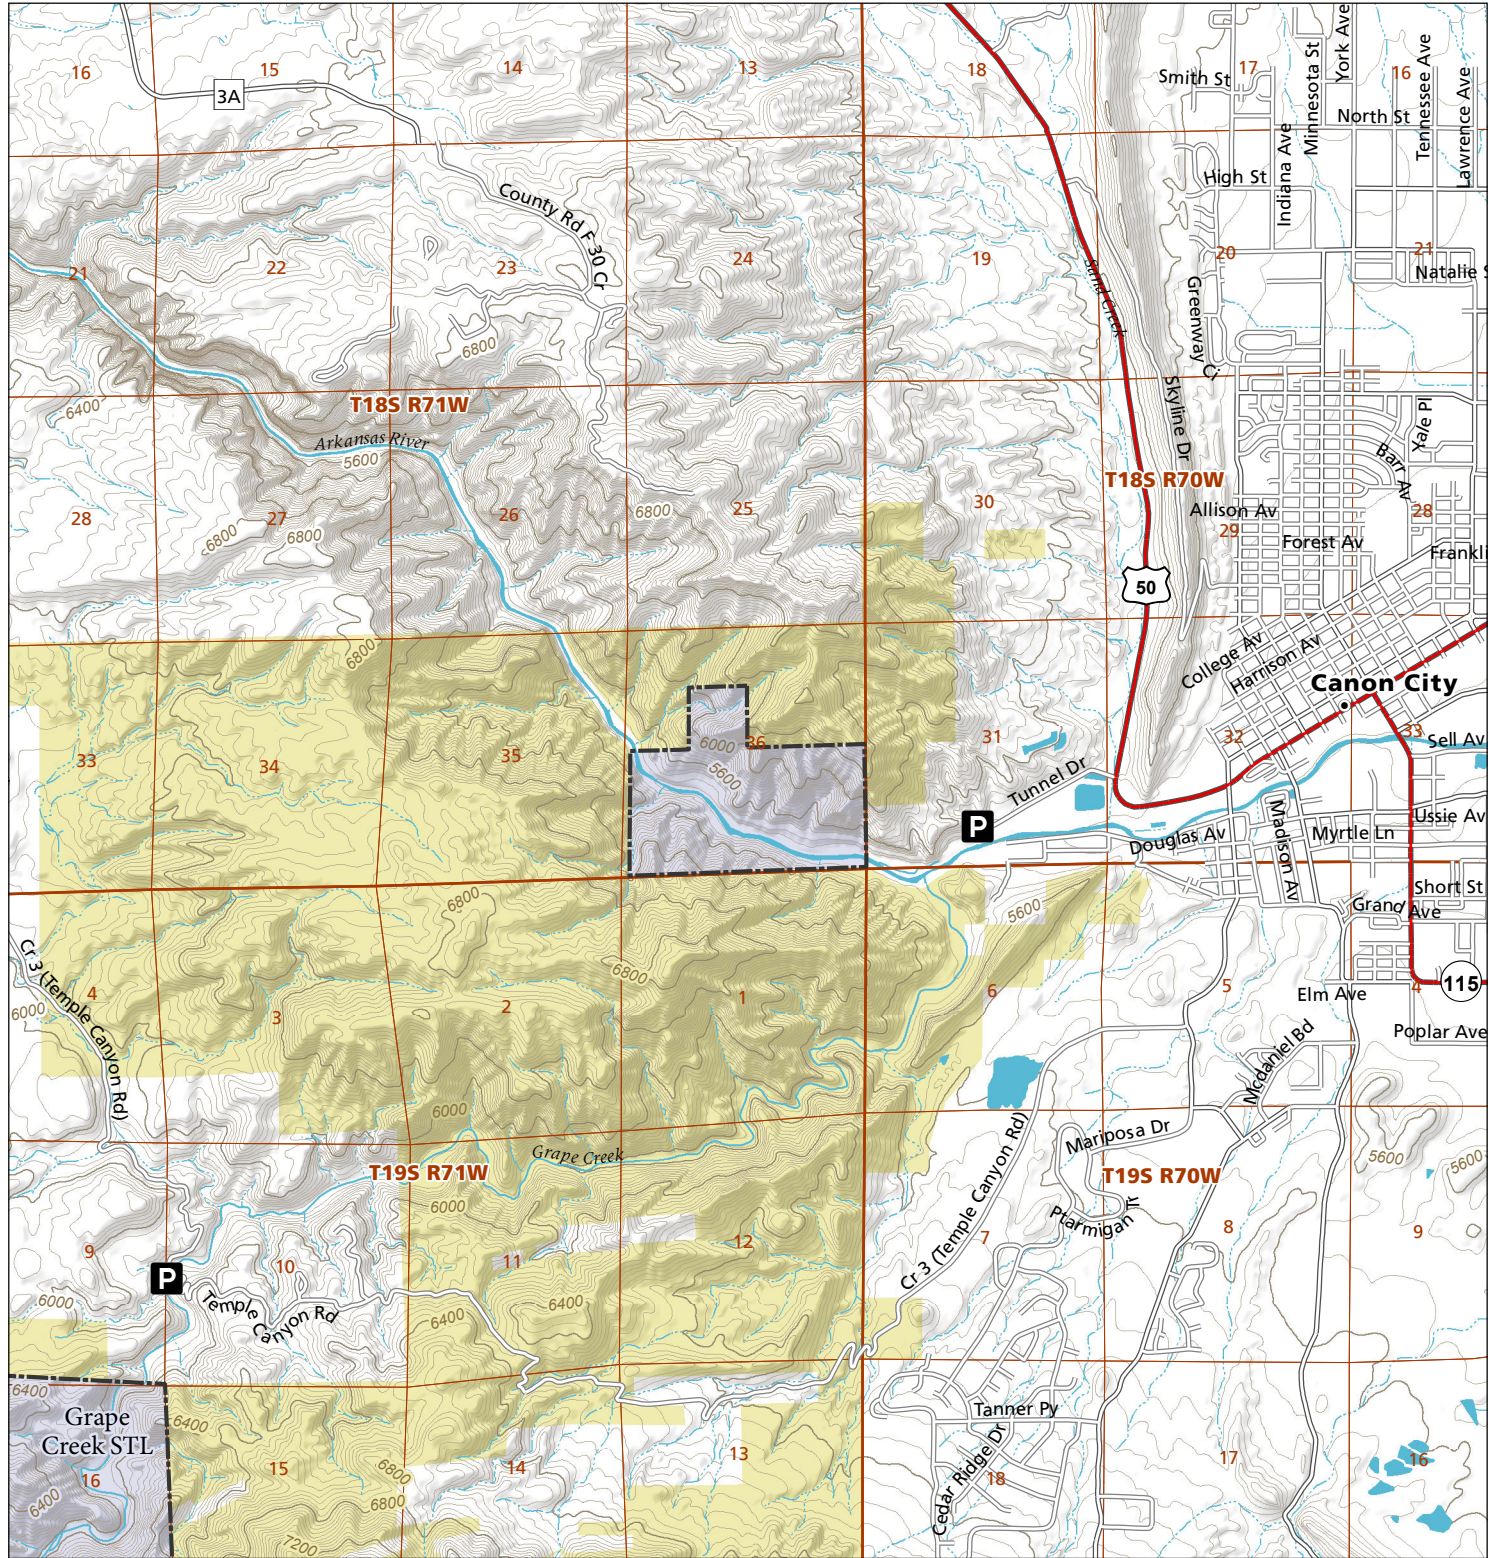

# Tunnel Drive

## STL Hunting and Fishing Access Program

Please see the current Colorado State Recreation Lands brochure for listing of land use regulations and access points for this property and other SLB parcels open for wildlife related recreation. Also refer to the CPW Fishing and Hunting information brochure for current hunting and fishing regulations.

Map Updated: 8/31/2023

-  STL Boundary
-  BLM
-  Parking
-  No Public Access