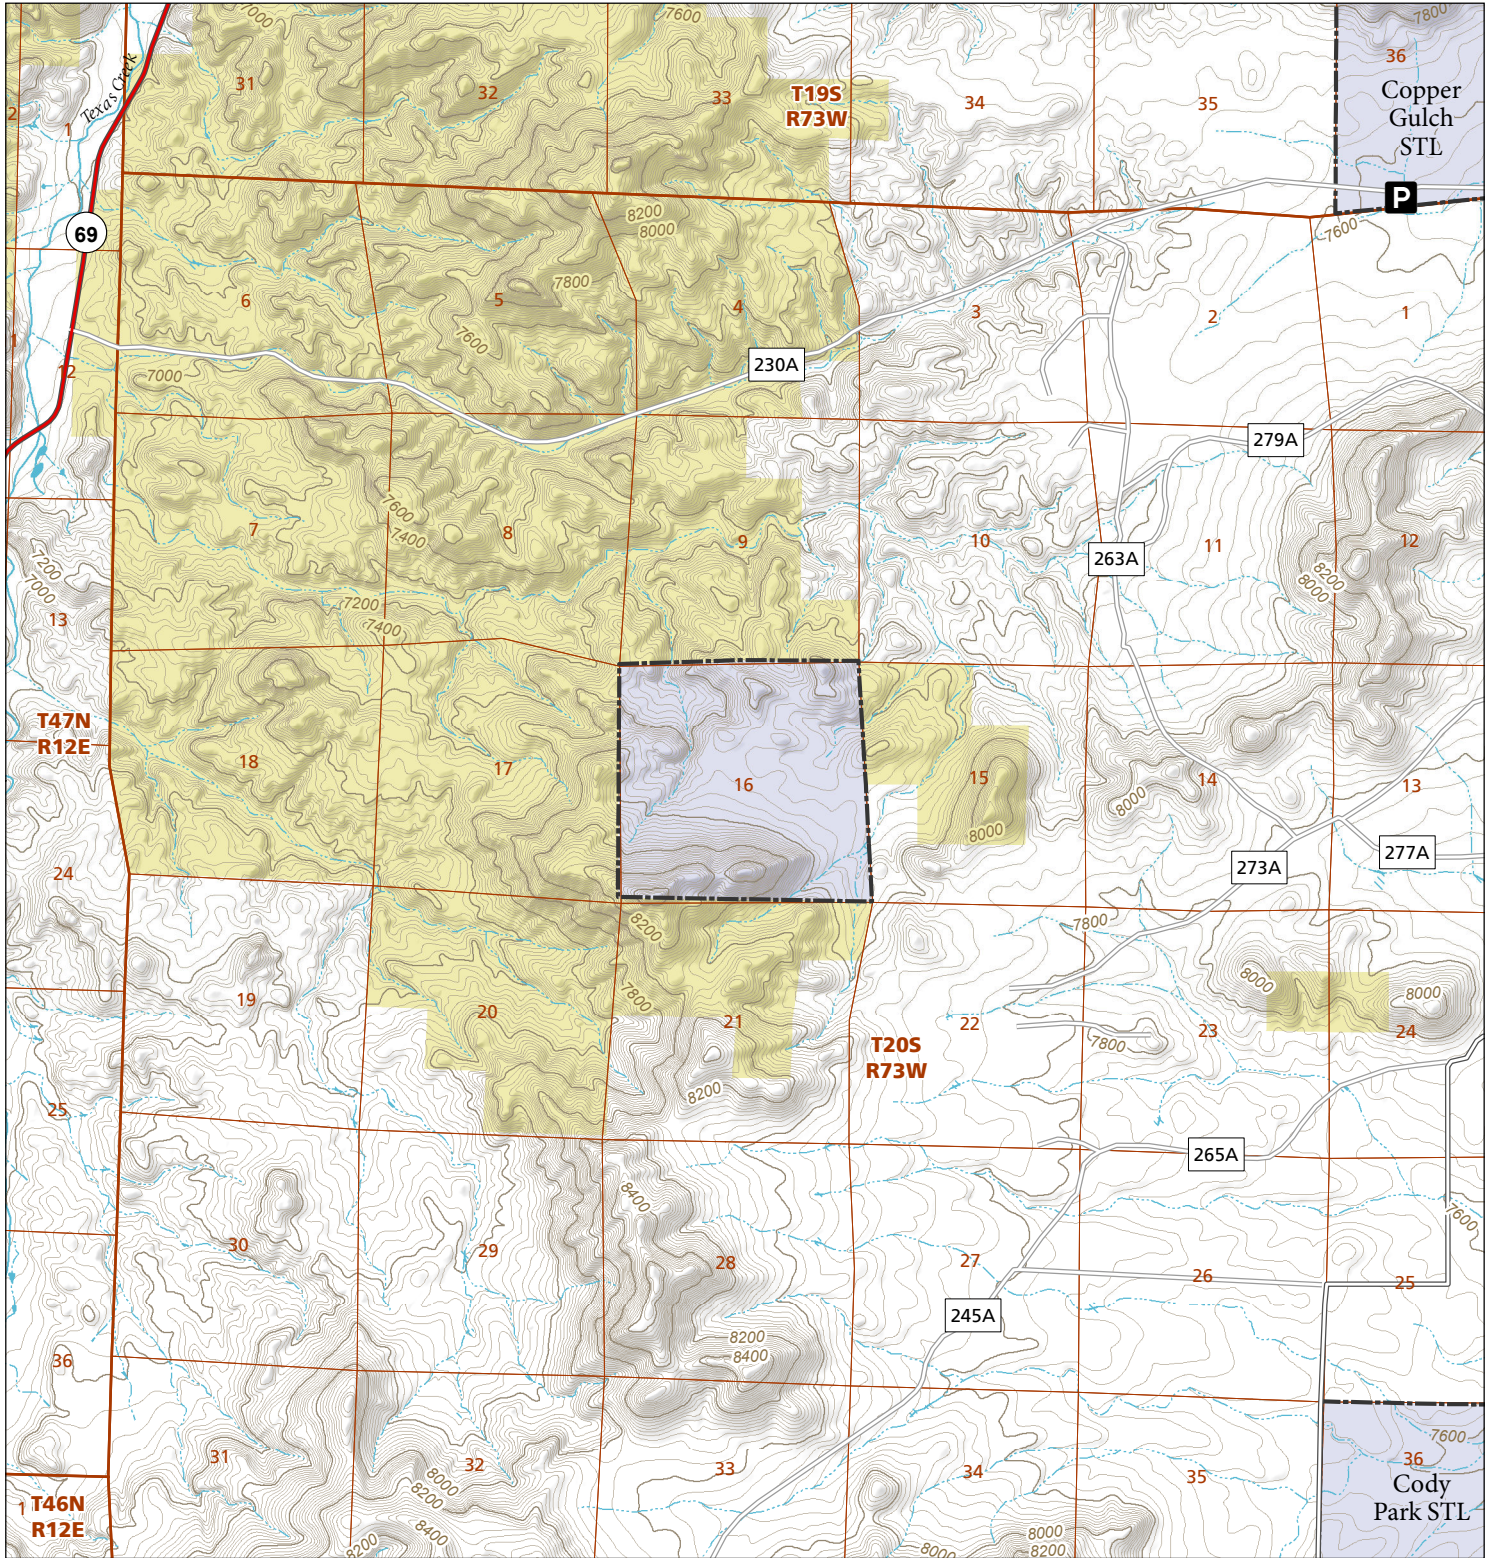

Turkey Gulch

STL Hunting and Fishing Access Program

Please see the current Colorado State Recreation Lands brochure for listing of land use regulations and access points for this property and other SLB parcels open for wildlife related recreation. Also refer to the CPW Fishing and Hunting information brochure for current hunting and fishing regulations.

Map Updated: 8/31/2023

-  STL Boundary
-  BLM
-  No Public Access