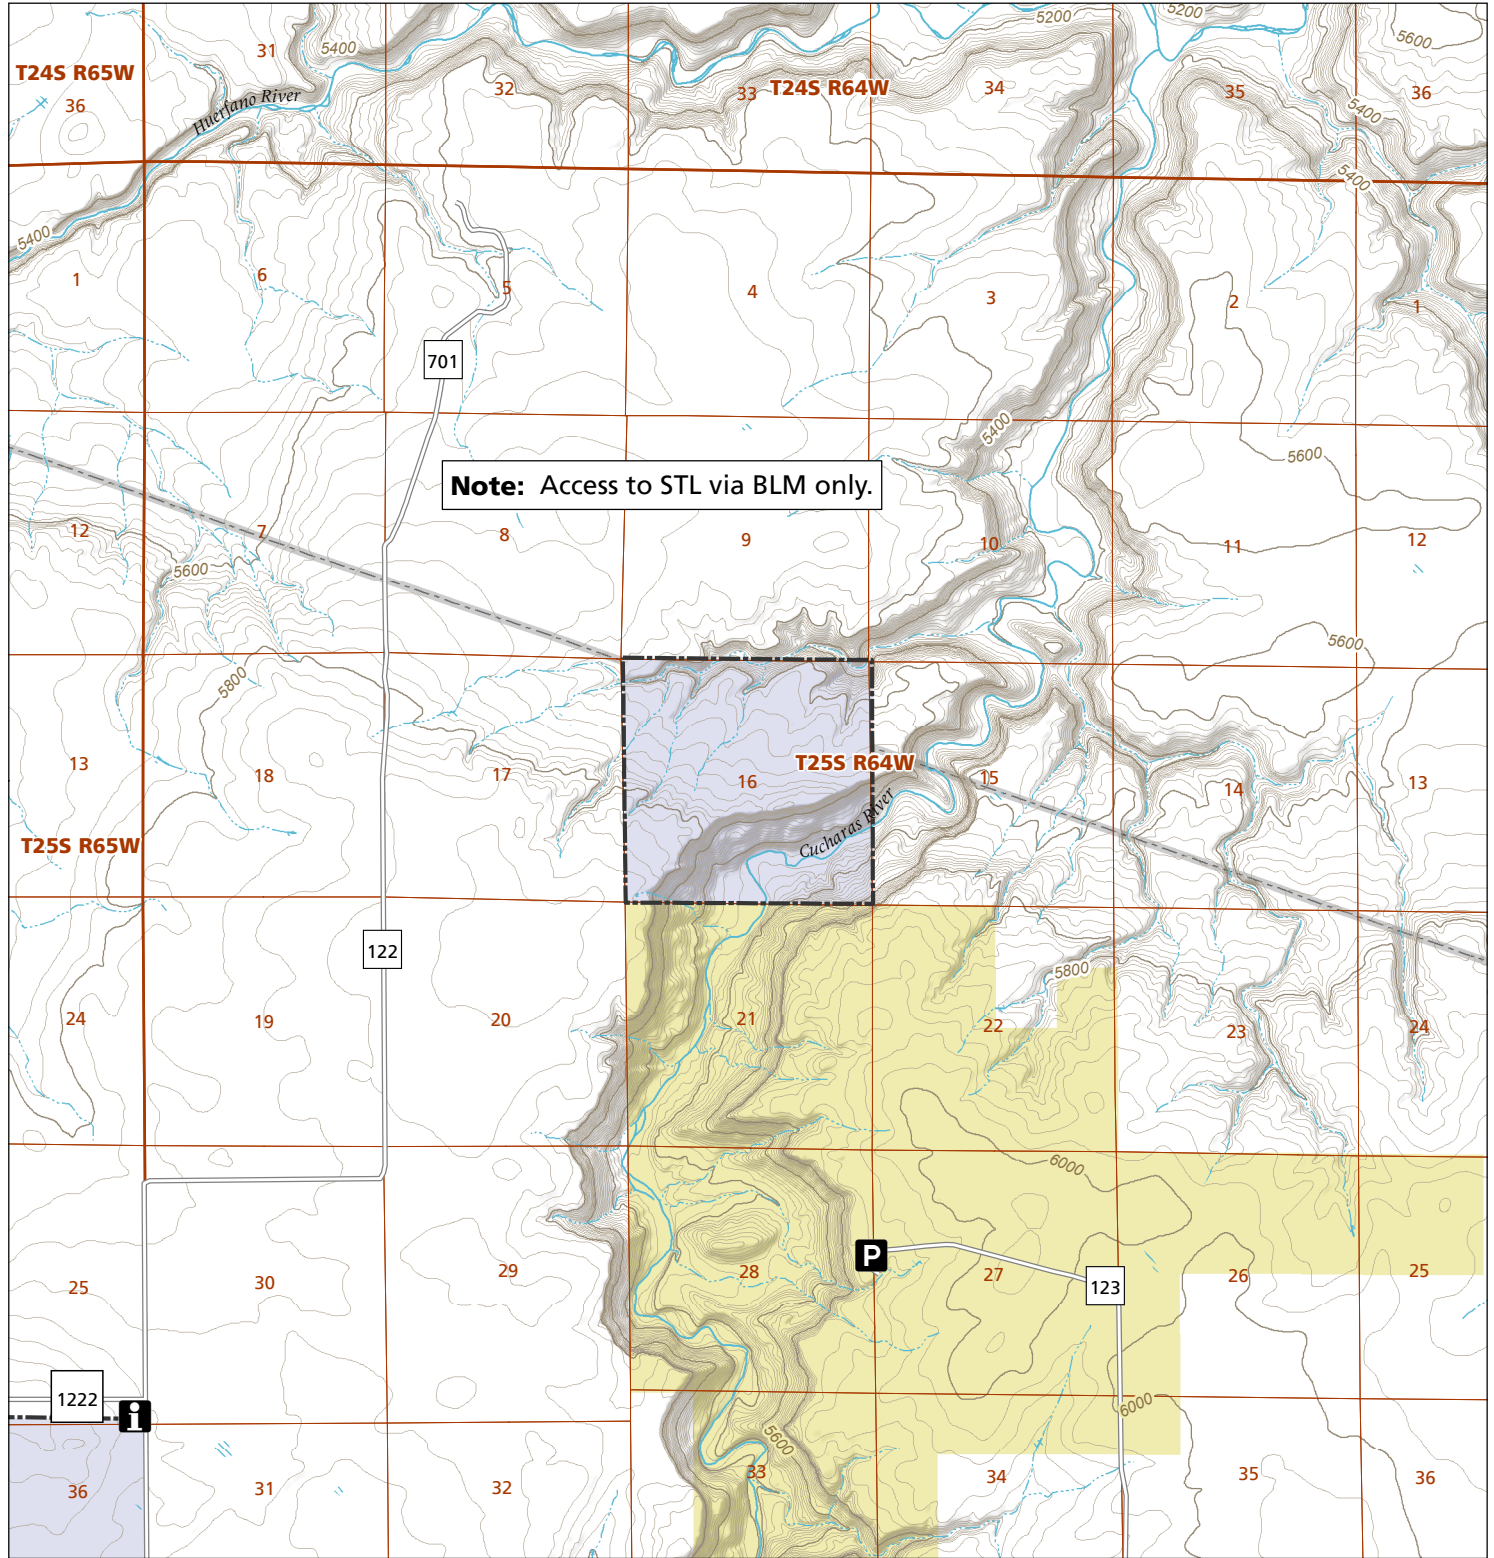

# Turkey Ridge

## STL Hunting and Fishing Access Program

Please see the current Colorado State Recreation Lands brochure for listing of land use regulations and access points for this property and other SLB parcels open for wildlife related recreation. Also refer to the CPW Fishing and Hunting information brochure for current hunting and fishing regulations.

Map Updated: 8/21/2023

**Note:** Access to STL via BLM only.

-  STL Boundary
-  BLM
-  Parking
-  No Public Access