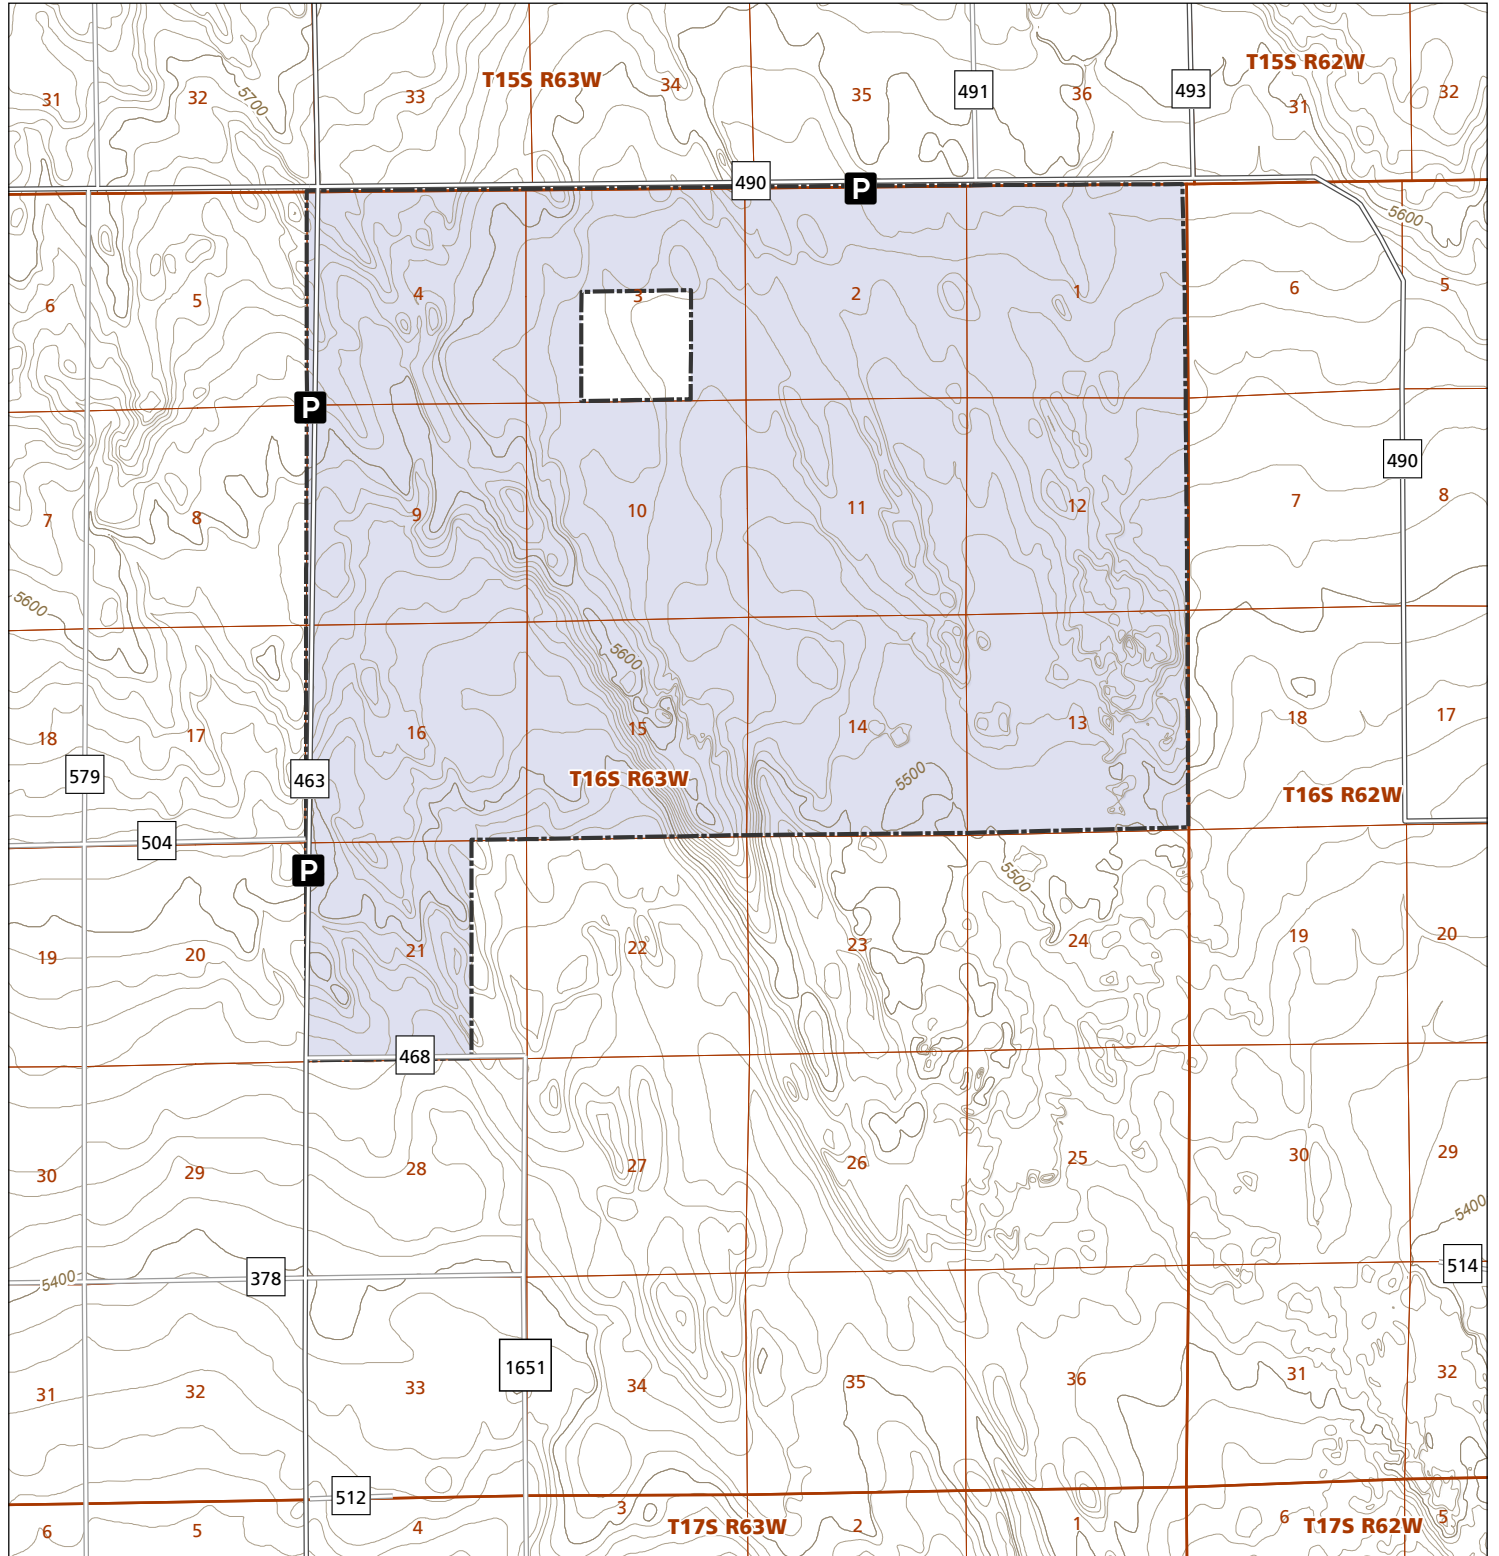

Turkey Track Ranch

STL Hunting and Fishing Access Program

Please see the current Colorado State Recreation Lands brochure for listing of land use regulations and access points for this property and other SLB parcels open for wildlife related recreation. Also refer to the CPW Fishing and Hunting information brochure for current hunting and fishing regulations.

Map Updated: 8/14/2023

-  STL Boundary
-  No Public Access
-  Parking