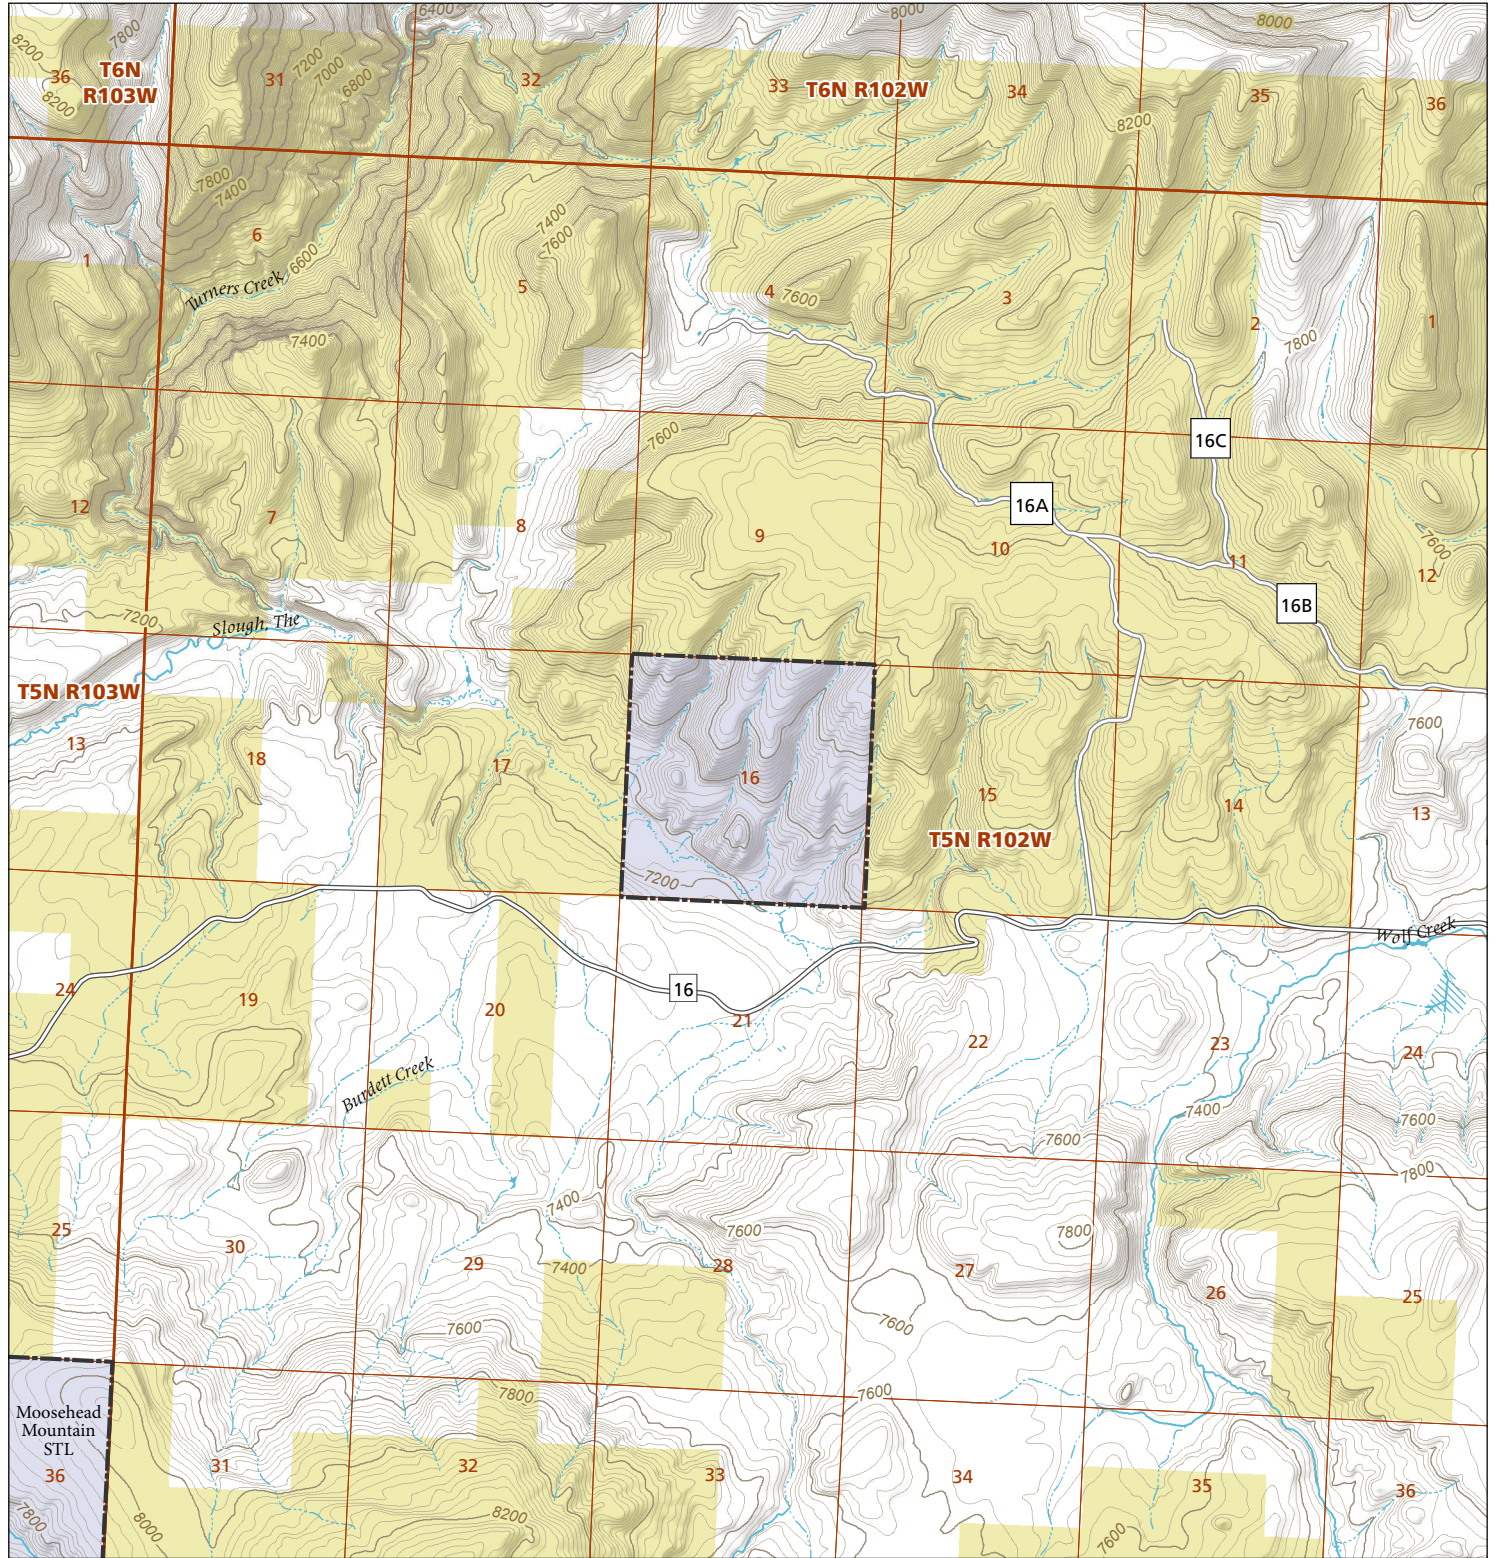

Turner Creek

STL Hunting and Fishing Access Program

Please see the current Colorado State Recreation Lands brochure for listing of land use regulations and access points for this property and other SLB parcels open for wildlife related recreation. Also refer to the CPW Fishing and Hunting information brochure for current hunting and fishing regulations.

Map Updated: 9/19/2023

-  STL Boundary
-  BLM
-  No Public Access