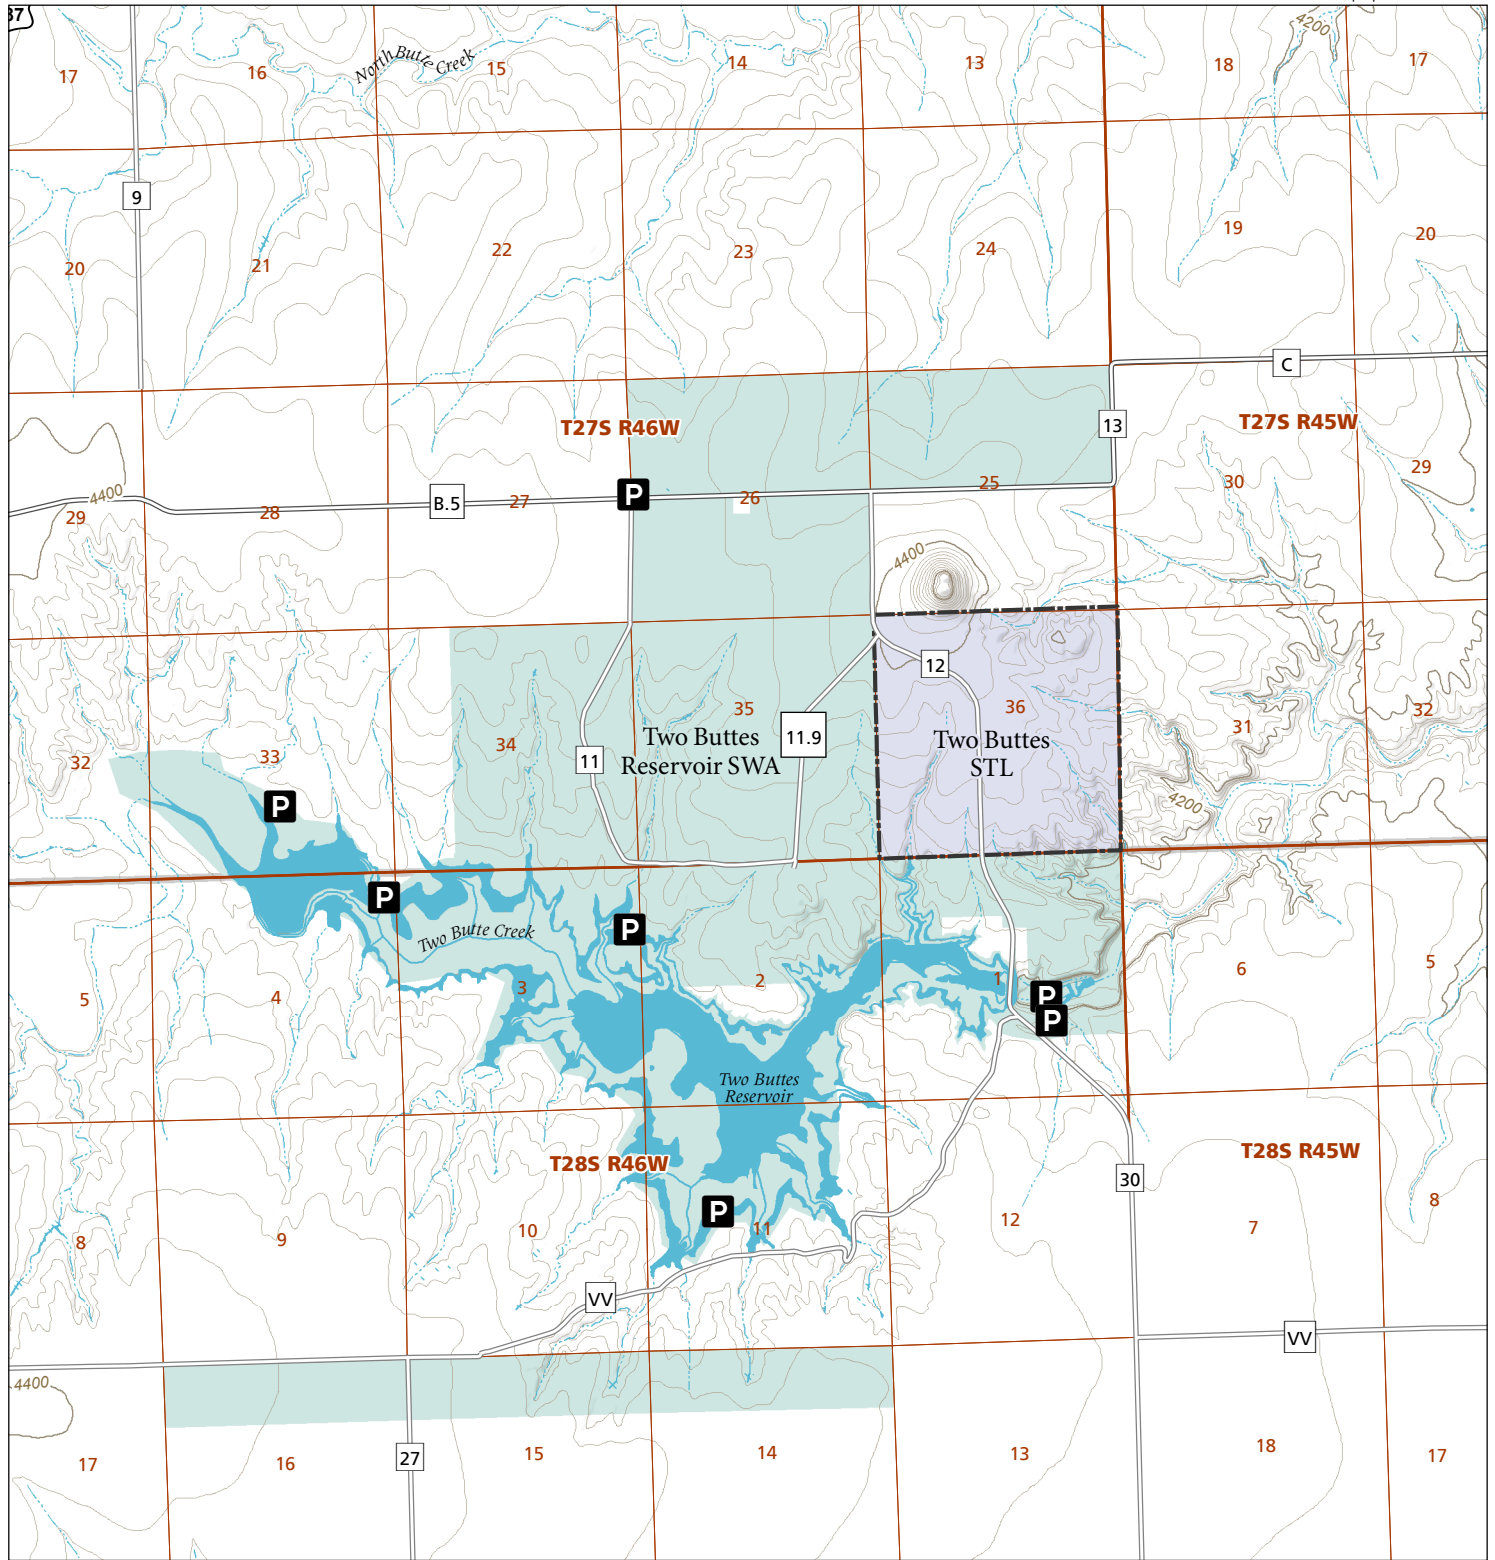

# Two Buttes

## STL Hunting and Fishing Access Program

Please see the current Colorado State Recreation Lands brochure for listing of land use regulations and access points for this property and other SLB parcels open for wildlife related recreation. Also refer to the CPW Fishing and Hunting information brochure for current hunting and fishing regulations.

Map Updated: 8/25/2023

-  STL Boundary
-  SWA
-  Parking
-  No Public Access