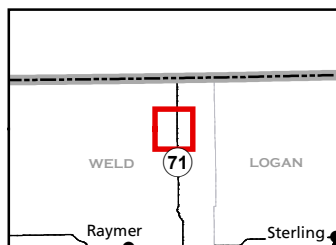

Twomile Creek

STL Hunting and Fishing Access Program

Please see the current Colorado State Recreation Lands brochure for listing of land use regulations and access points for this property and other SLB parcels open for wildlife related recreation. Also refer to the CPW Fishing and Hunting information brochure for current hunting and fishing regulations.

Map Updated: 8/4/2023

-  STL Boundary
-  US Forest Service
-  Parking
-  No Public Access