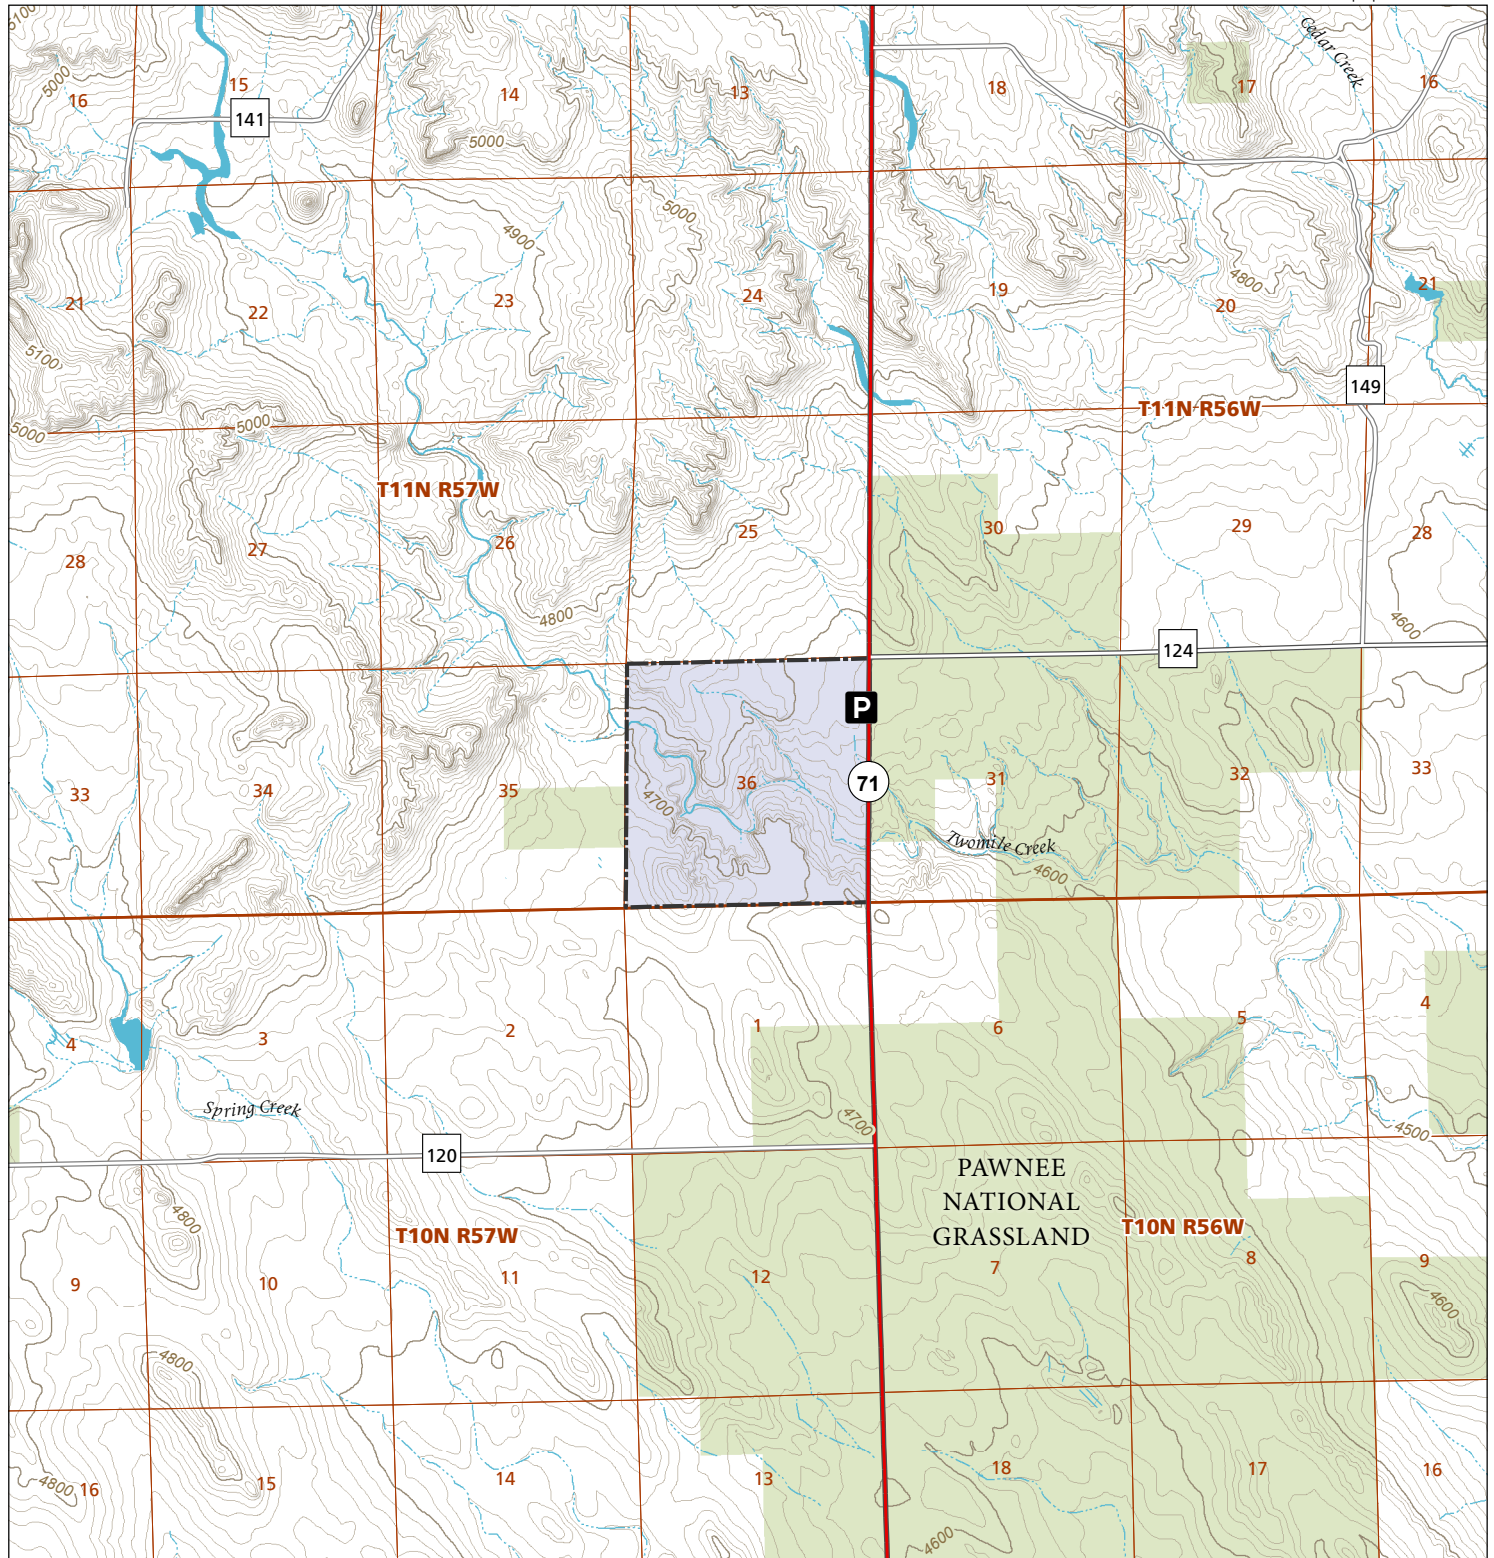

Twomile Creek

STL Hunting and Fishing Access Program

Please see the current Colorado State Recreation Lands brochure for listing of land use regulations and access points for this property and other SLB parcels open for wildlife related recreation. Also refer to the CPW Fishing and Hunting information brochure for current hunting and fishing regulations.

Map Updated: 8/4/2023

-  STL Boundary
-  US Forest Service
-  Parking
-  No Public Access