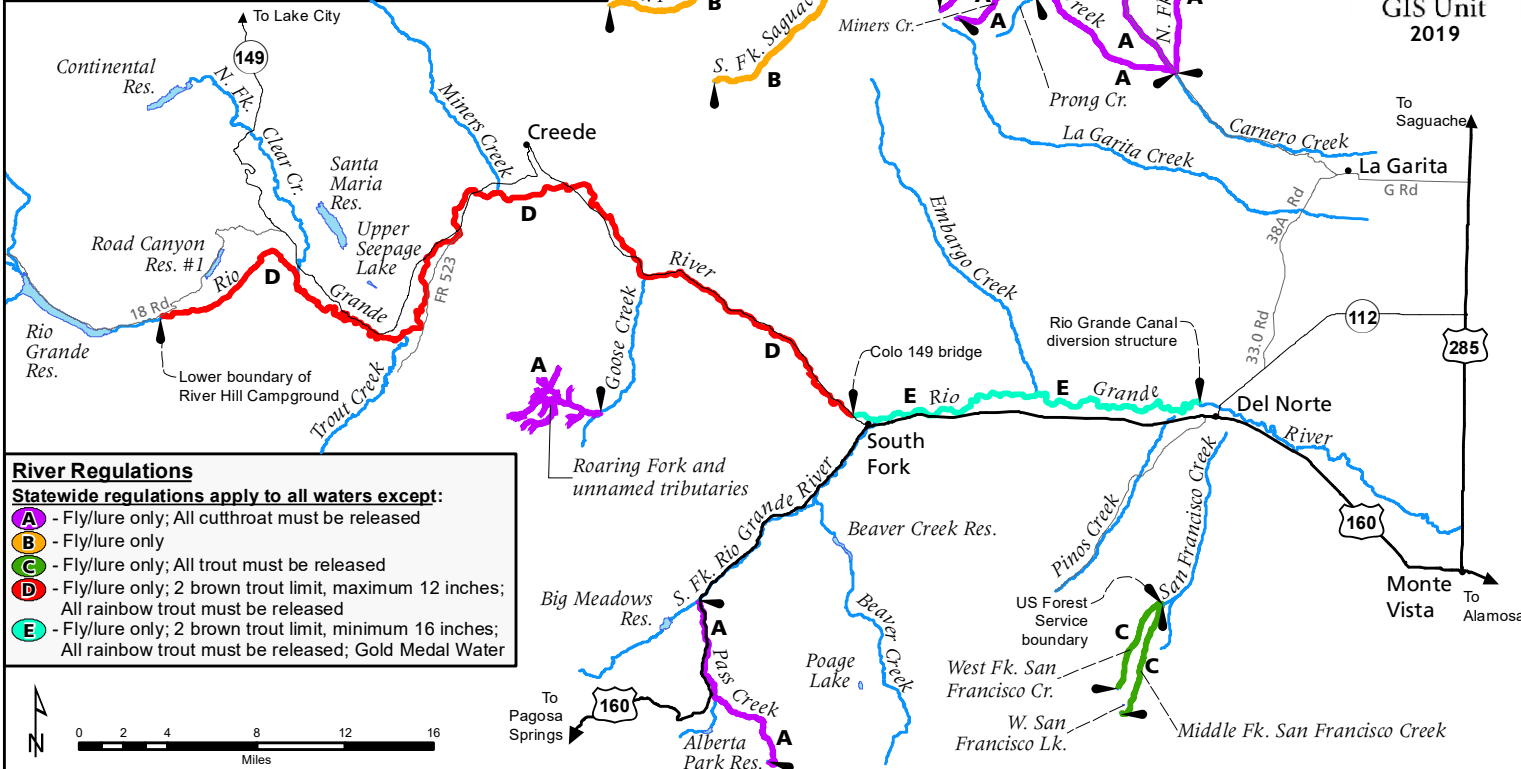

# Upper Rio Grande Basin

## Lake Regulations

**Statewide regulations apply to all waters except:**

**Alberta Park Reservoir** - Fly/lure only; 2 trout limit

**Beaver Creek Reservoir** - Snagging kokanee permitted Oct. 1-Dec. 31

**Poage Lake** - Fly/lure only; 2 trout limit, maximum 12 inches

**Upper Seepage Lake** - Fly/lure only; 2 trout limit, minimum 16 inches

**West San Francisco Lake** - Fly/lure only; All trout must be released

GIS Unit  
2019

**(D)** - Fly/lure only; 2 brown trout limit, maximum 12 inches; All rainbow trout must be released

**(E)** - Fly/lure only; 2 brown trout limit, minimum 16 inches; All rainbow trout must be released; Gold Medal Water