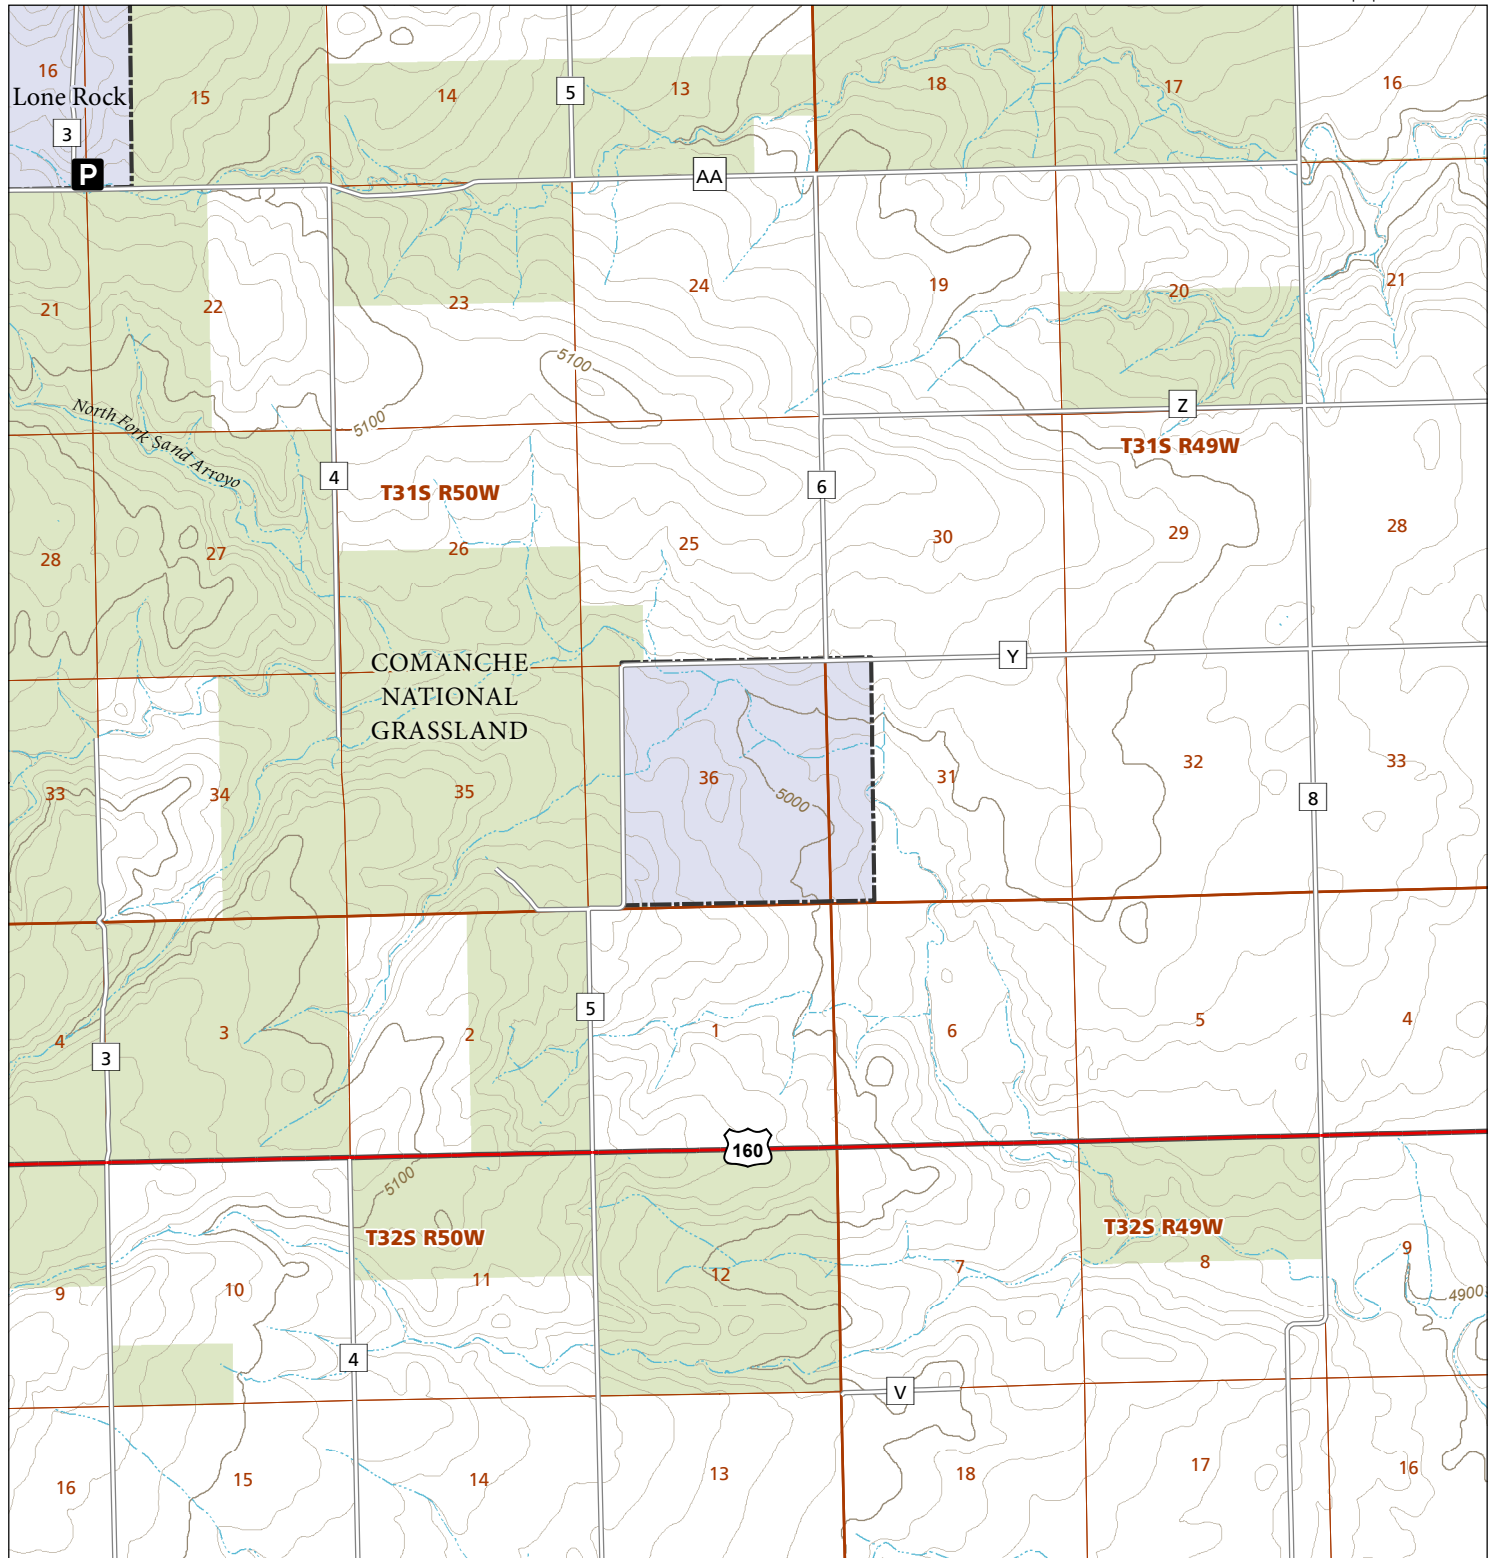

# Utleyville

## STL Hunting and Fishing Access Program

Please see the current Colorado State Recreation Lands brochure for listing of land use regulations and access points for this property and other SLB parcels open for wildlife related recreation. Also refer to the CPW Fishing and Hunting information brochure for current hunting and fishing regulations.

Map Updated: 8/25/2023

-  STL Boundary
-  US Forest Service
-  No Public Access