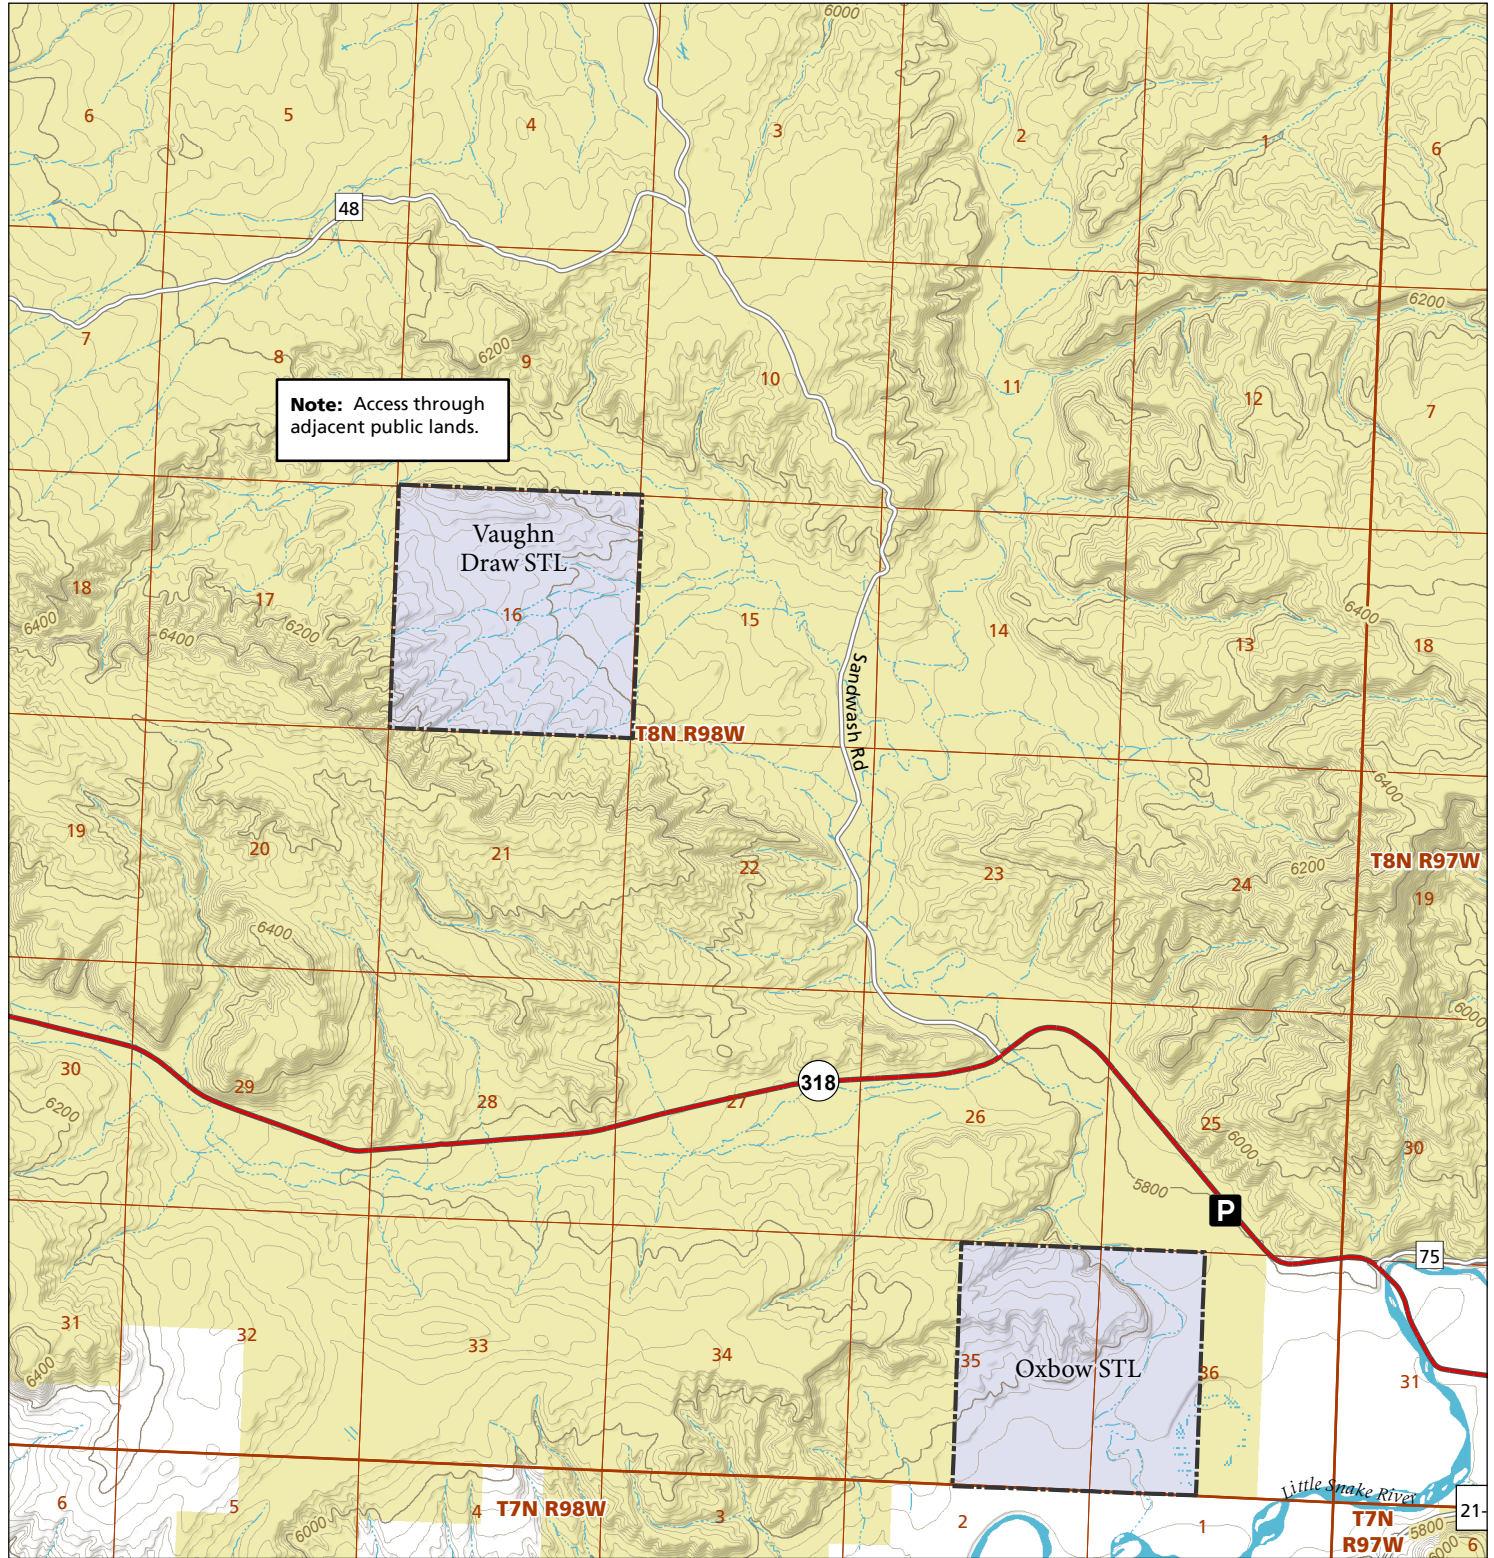

# Vaughn Draw

## STL Hunting and Fishing Access Program

Please see the current Colorado State Recreation Lands brochure for listing of land use regulations and access points for this property and other SLB parcels open for wildlife related recreation. Also refer to the CPW Fishing and Hunting information brochure for current hunting and fishing regulations.

Map Updated: 9/19/2023

**Note:** Access through adjacent public lands.

-  STL Boundary
-  BLM
-  Parking
-  No Public Access