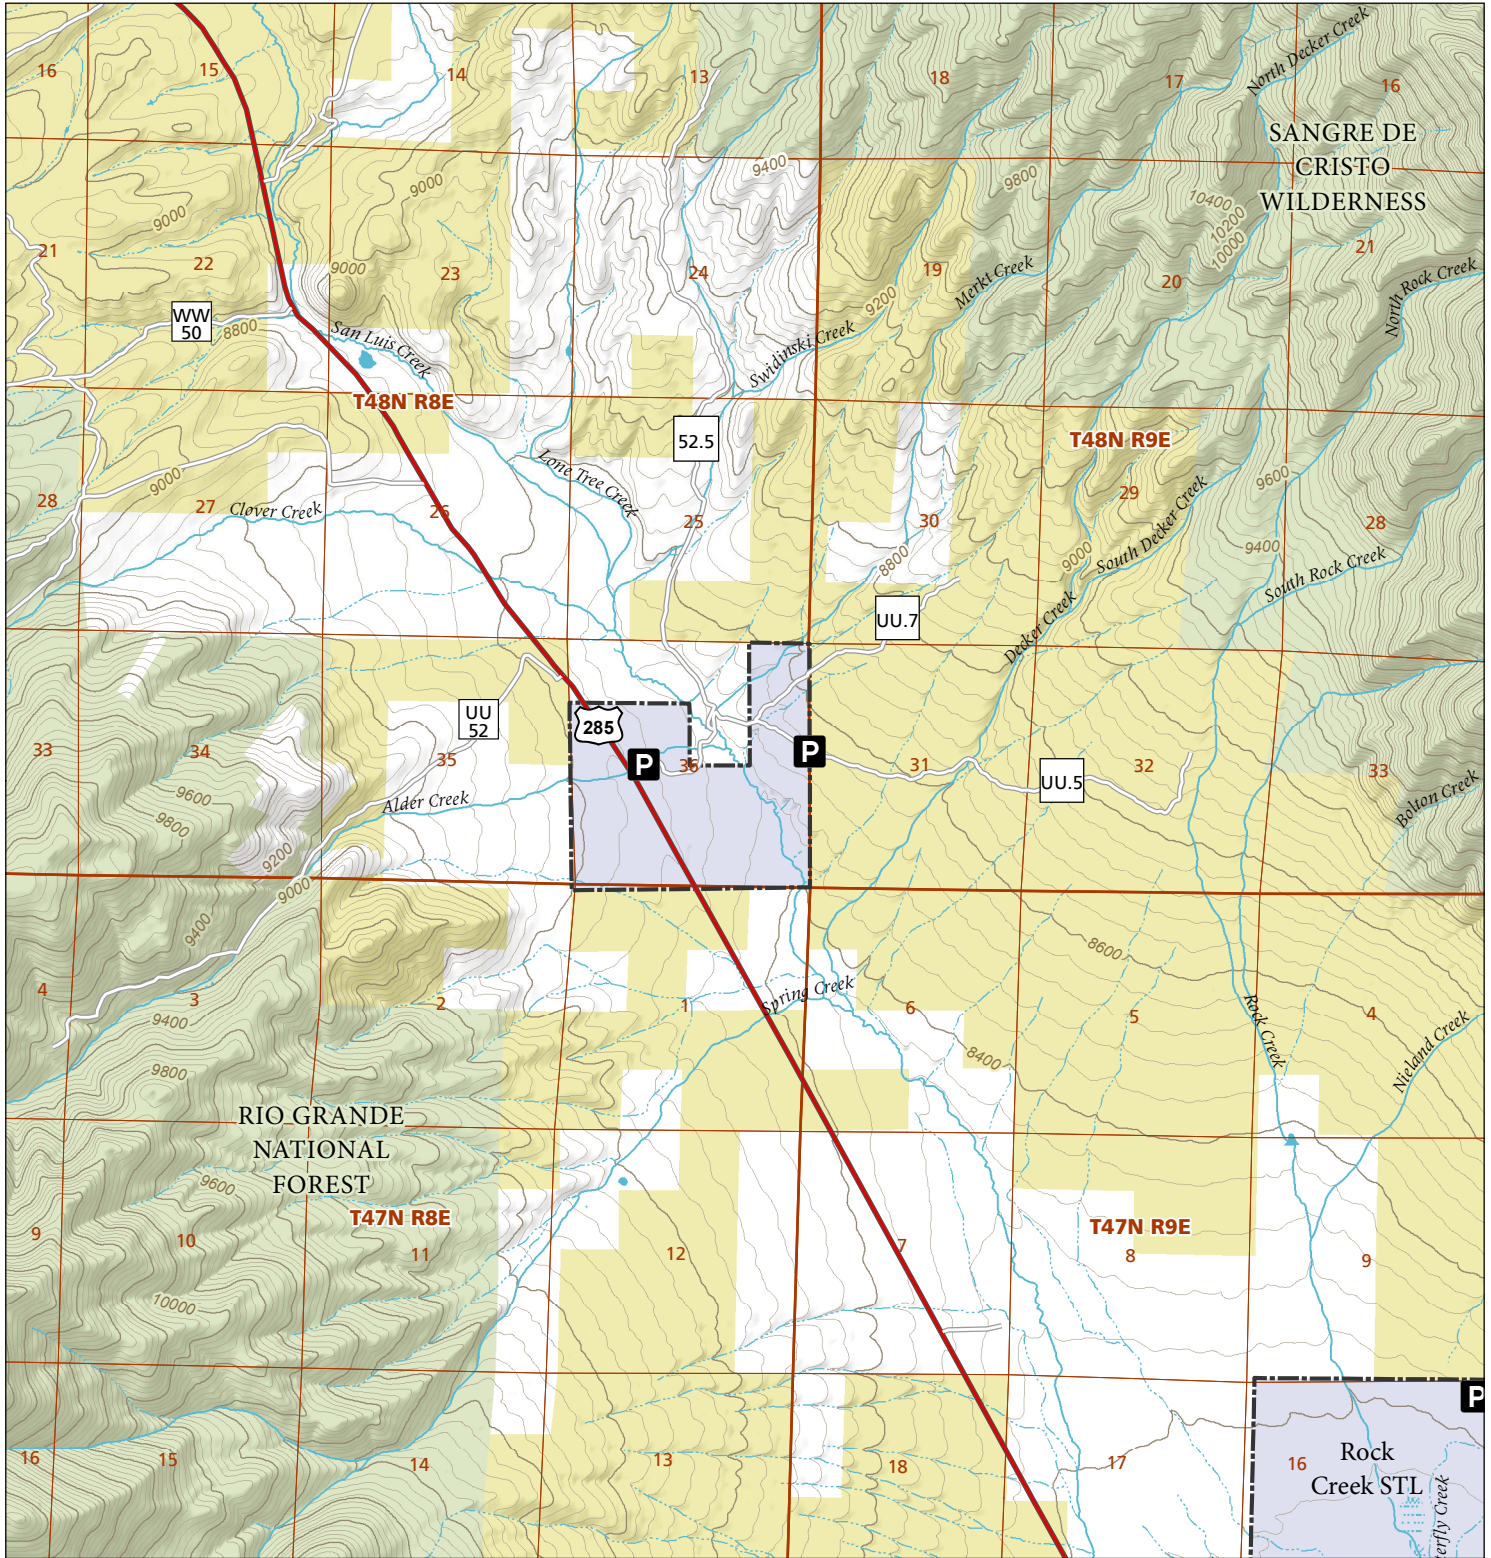

# Villa Grove (1 of 2)

## STL Hunting and Fishing Access Program

Please see the current Colorado State Recreation Lands brochure for listing of land use regulations and access points for this property and other SLB parcels open for wildlife related recreation. Also refer to the CPW Fishing and Hunting information brochure for current hunting and fishing regulations.

Map Updated: 9/11/2023

-  STL Boundary
-  Parking
-  BLM
-  US Forest Service
-  No Public Access