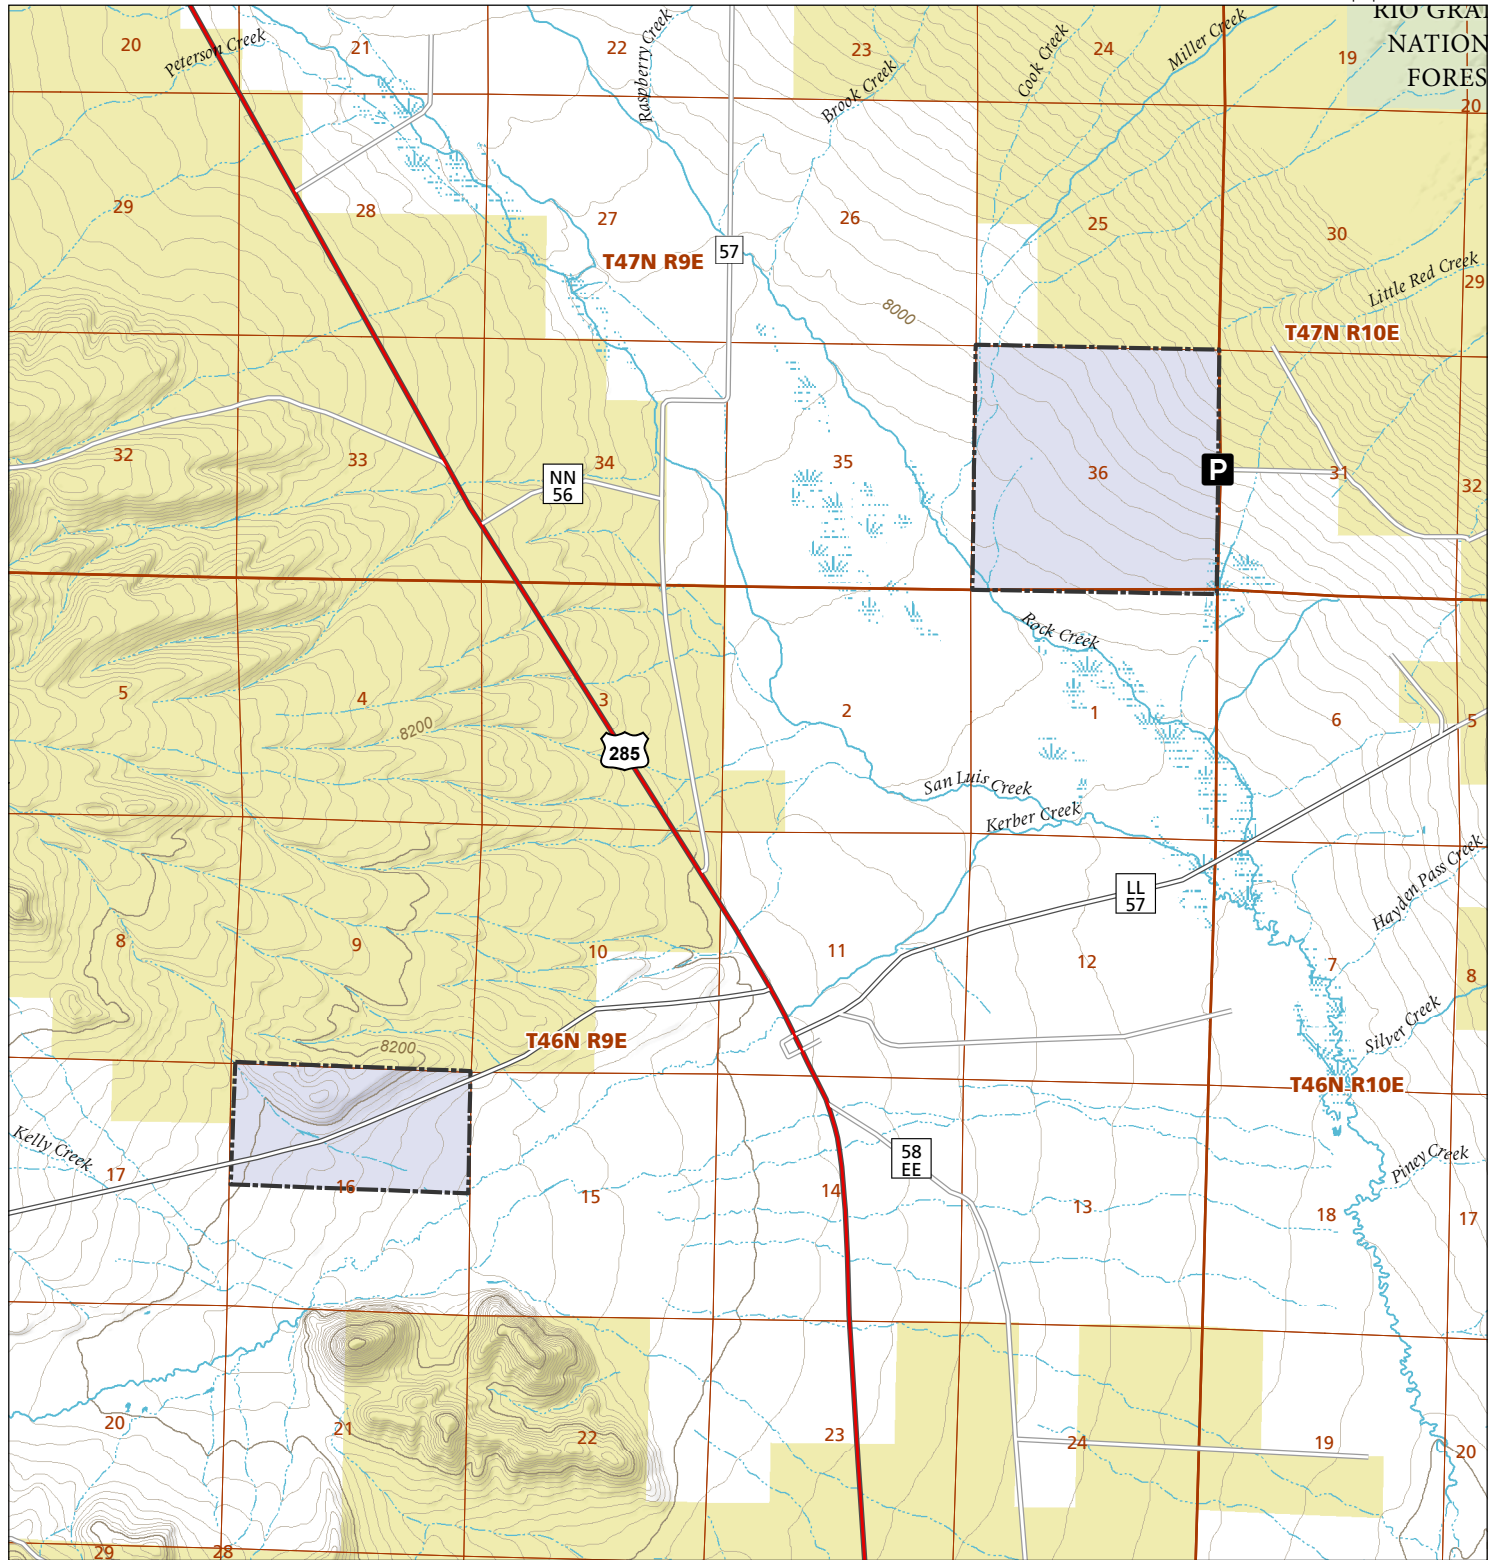

# Villa Grove (2 of 2)

## STL Hunting and Fishing Access Program

Please see the current Colorado State Recreation Lands brochure for listing of land use regulations and access points for this property and other SLB parcels open for wildlife related recreation. Also refer to the CPW Fishing and Hunting information brochure for current hunting and fishing regulations.

Map Updated: 9/11/2023

-  STL Boundary
-  BLM
-  Parking
-  US Forest Service
-  No Public Access