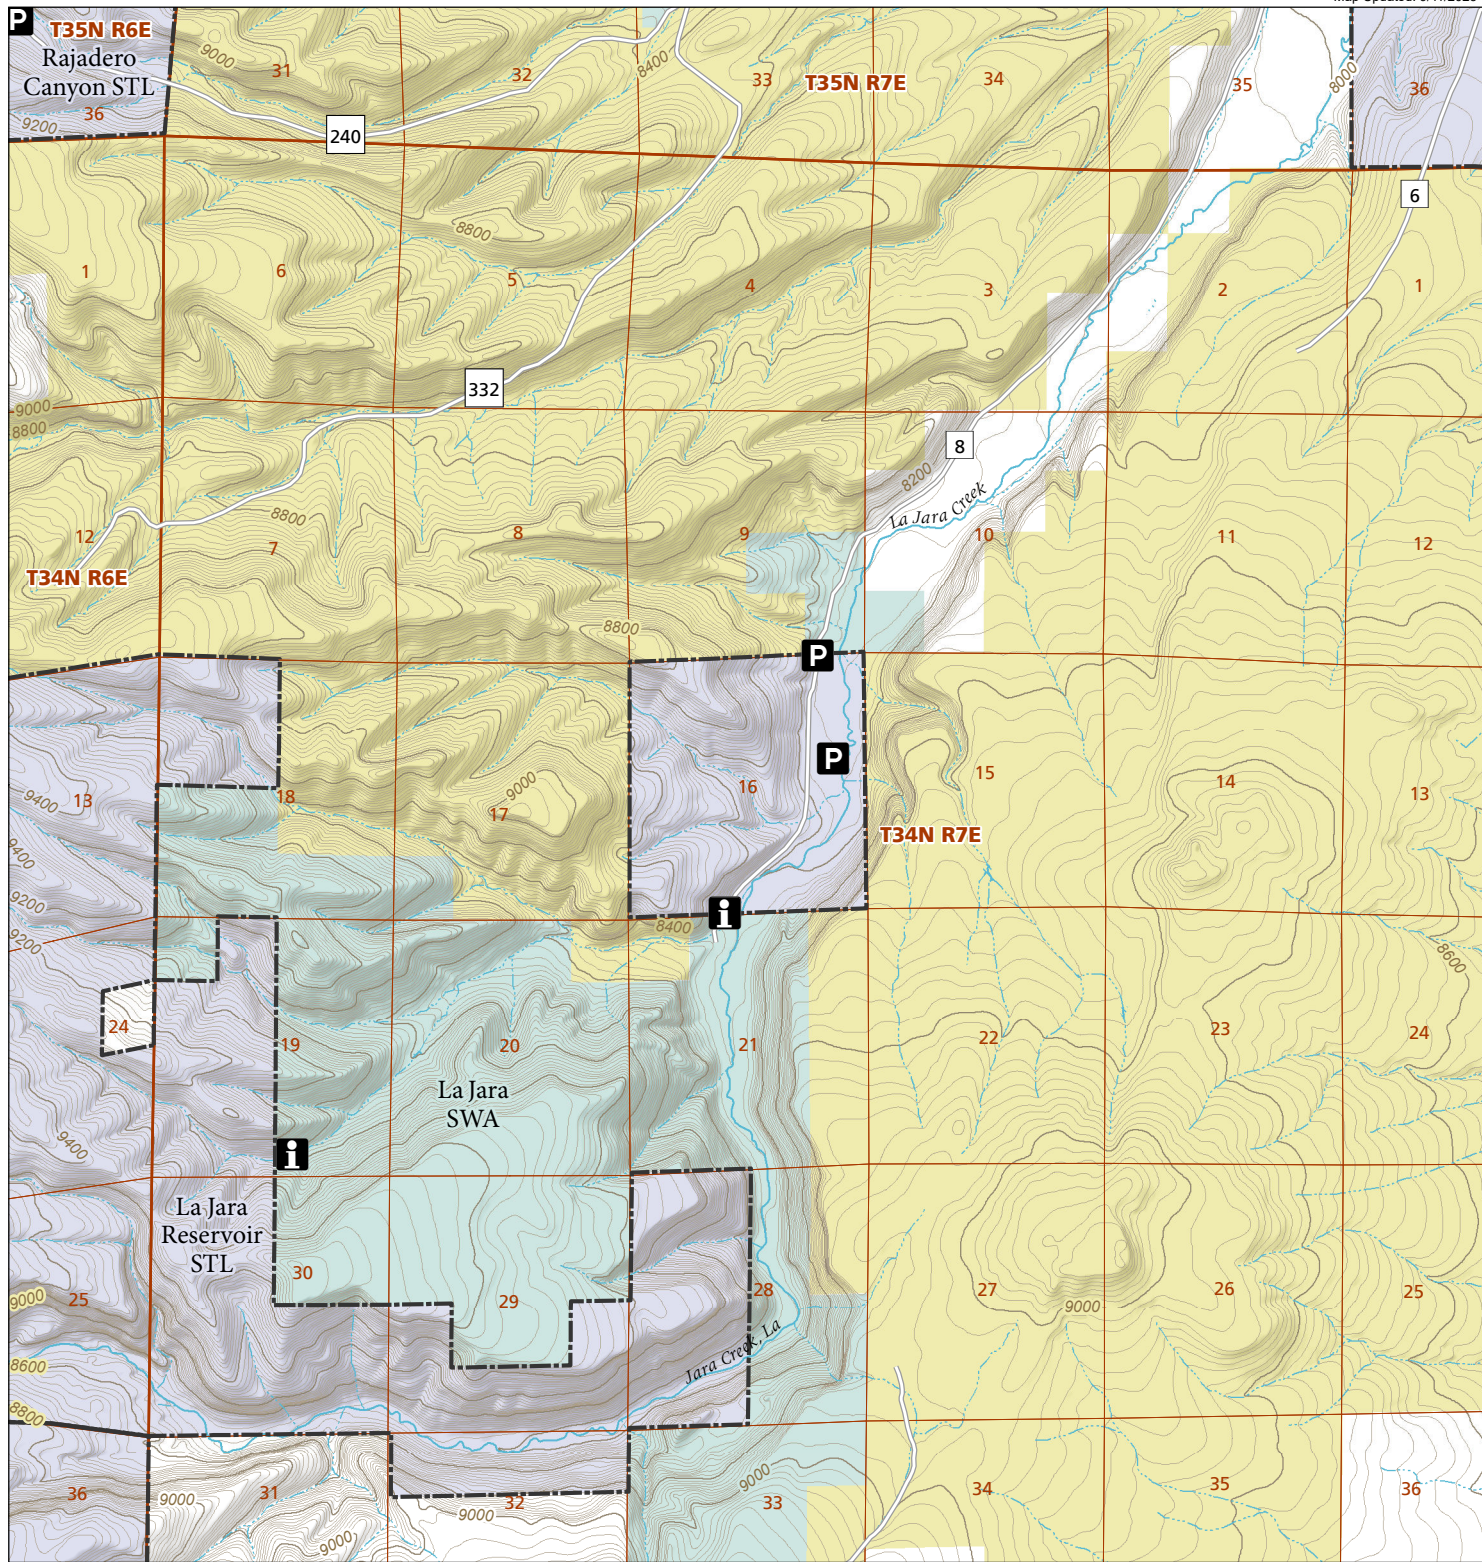

Vincente Canyon

STL Hunting and Fishing Access Program

Please see the current Colorado State Recreation Lands brochure for listing of land use regulations and access points for this property and other SLB parcels open for wildlife related recreation. Also refer to the CPW Fishing and Hunting information brochure for current hunting and fishing regulations.

Map Updated: 9/11/2023

-  STL Boundary
-  SWA
-  Parking
-  BLM
-  Info Source
-  No Public Access