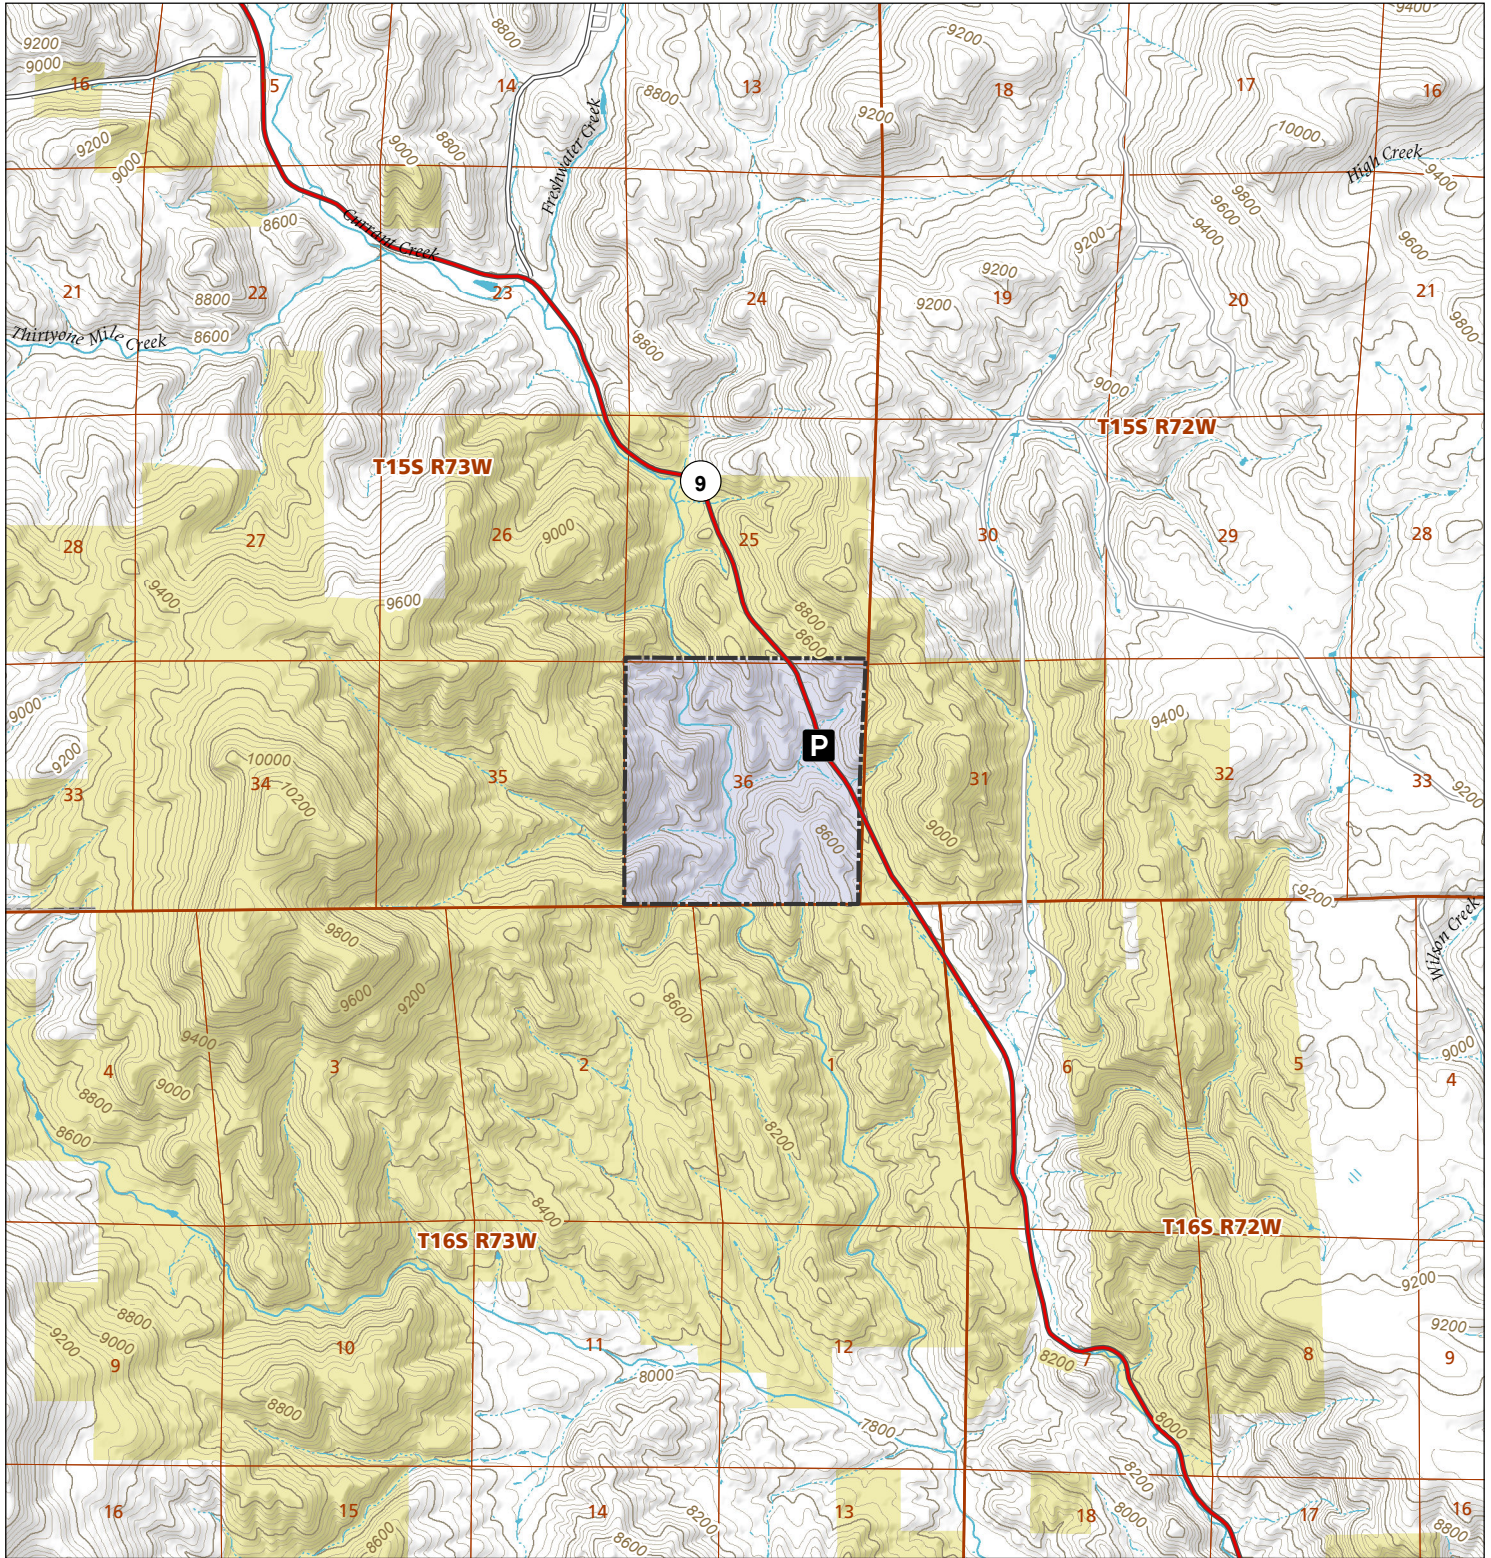

Warmer Gulch

STL Hunting and Fishing Access Program

Please see the current Colorado State Recreation Lands brochure for listing of land use regulations and access points for this property and other SLB parcels open for wildlife related recreation. Also refer to the CPW Fishing and Hunting information brochure for current hunting and fishing regulations.

Map Updated: 8/31/2023

-  STL Boundary
-  Parking
-  BLM
-  No Public Access