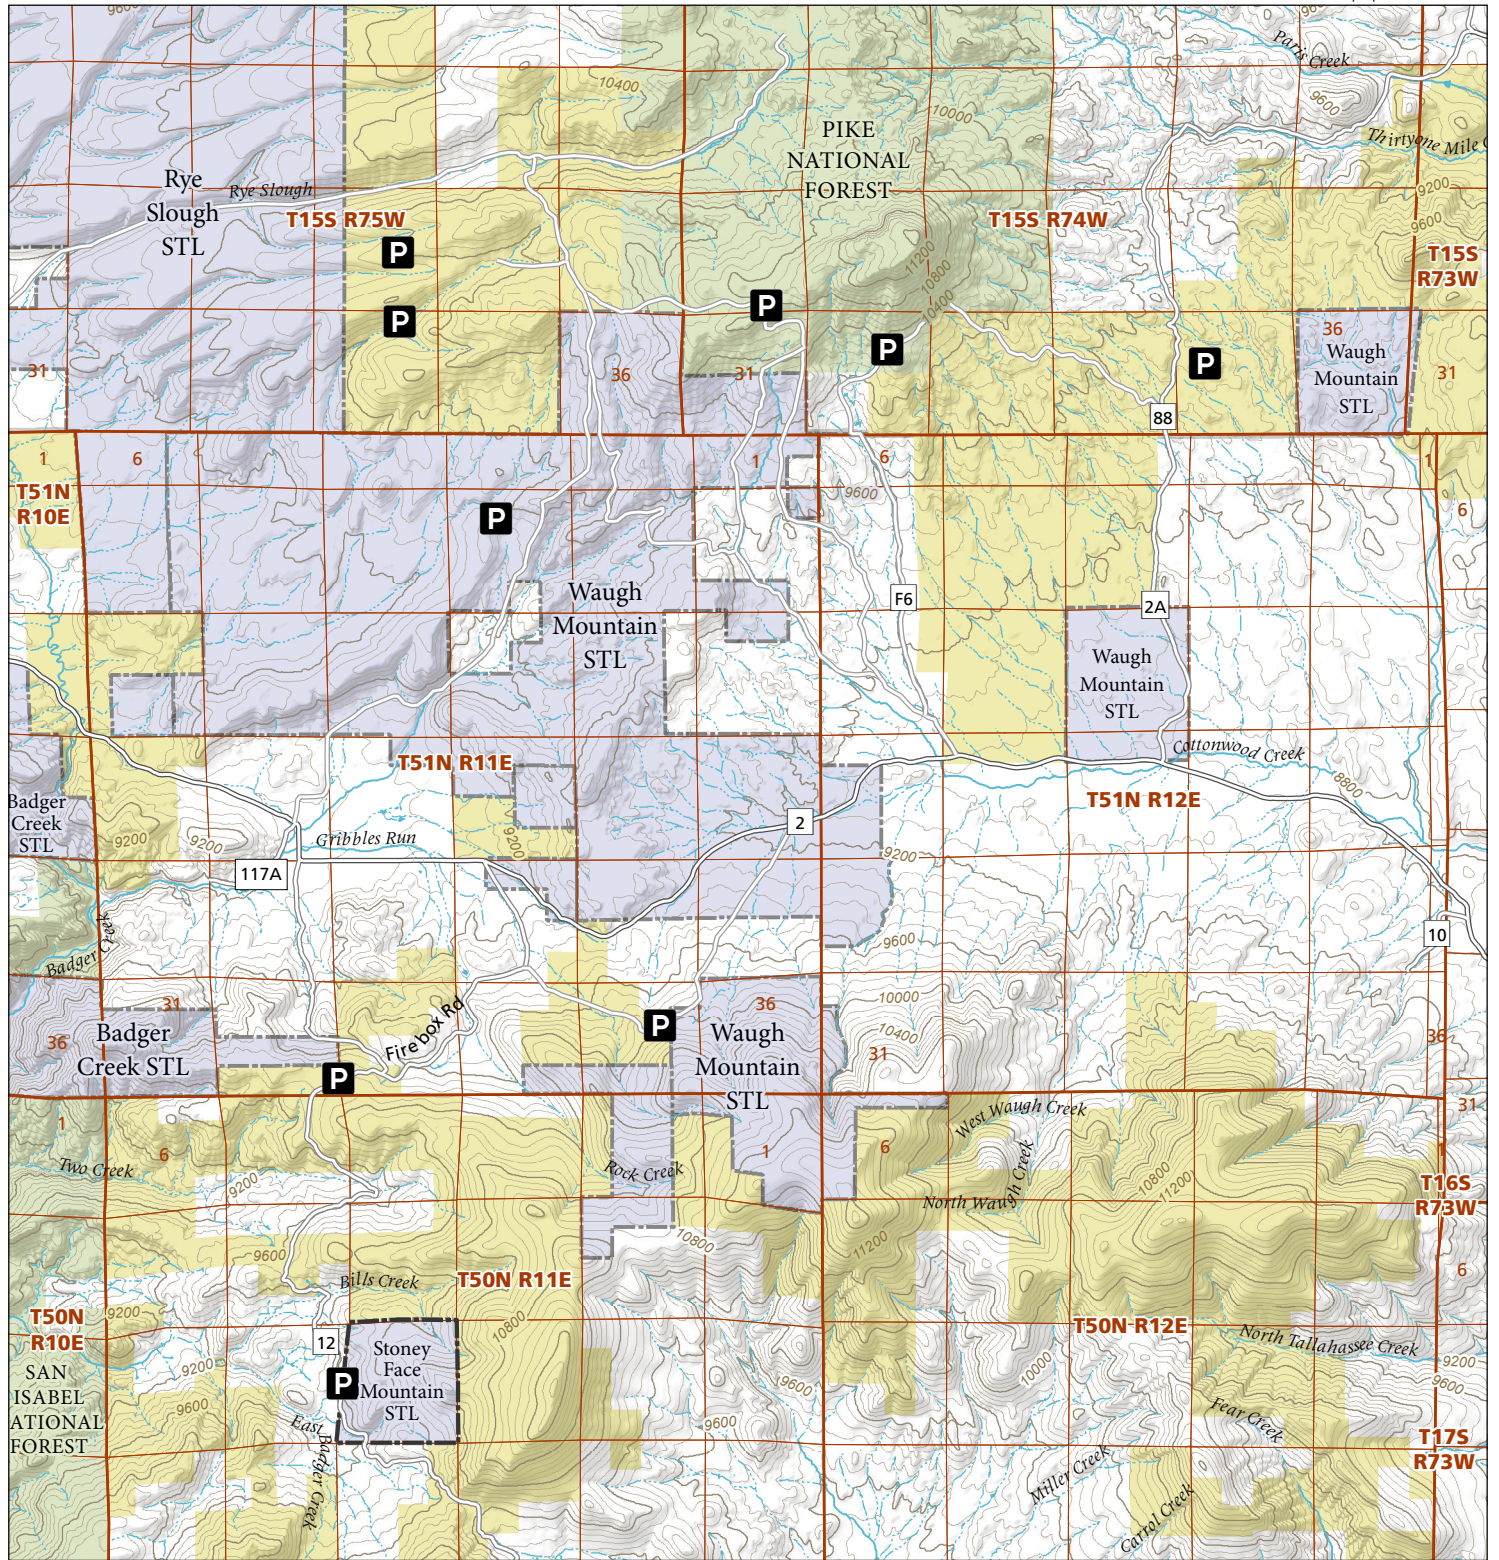

Waugh Mountain

STL Hunting and Fishing Access Program

Please see the current Colorado State Recreation Lands brochure for listing of land use regulations and access points for this property and other SLB parcels open for wildlife related recreation. Also refer to the CPW Fishing and Hunting information brochure for current hunting and fishing regulations.

Map Updated: 8/31/2023

-  STL Boundary
-  Parking
-  BLM
-  US Forest Service
-  No Public Access