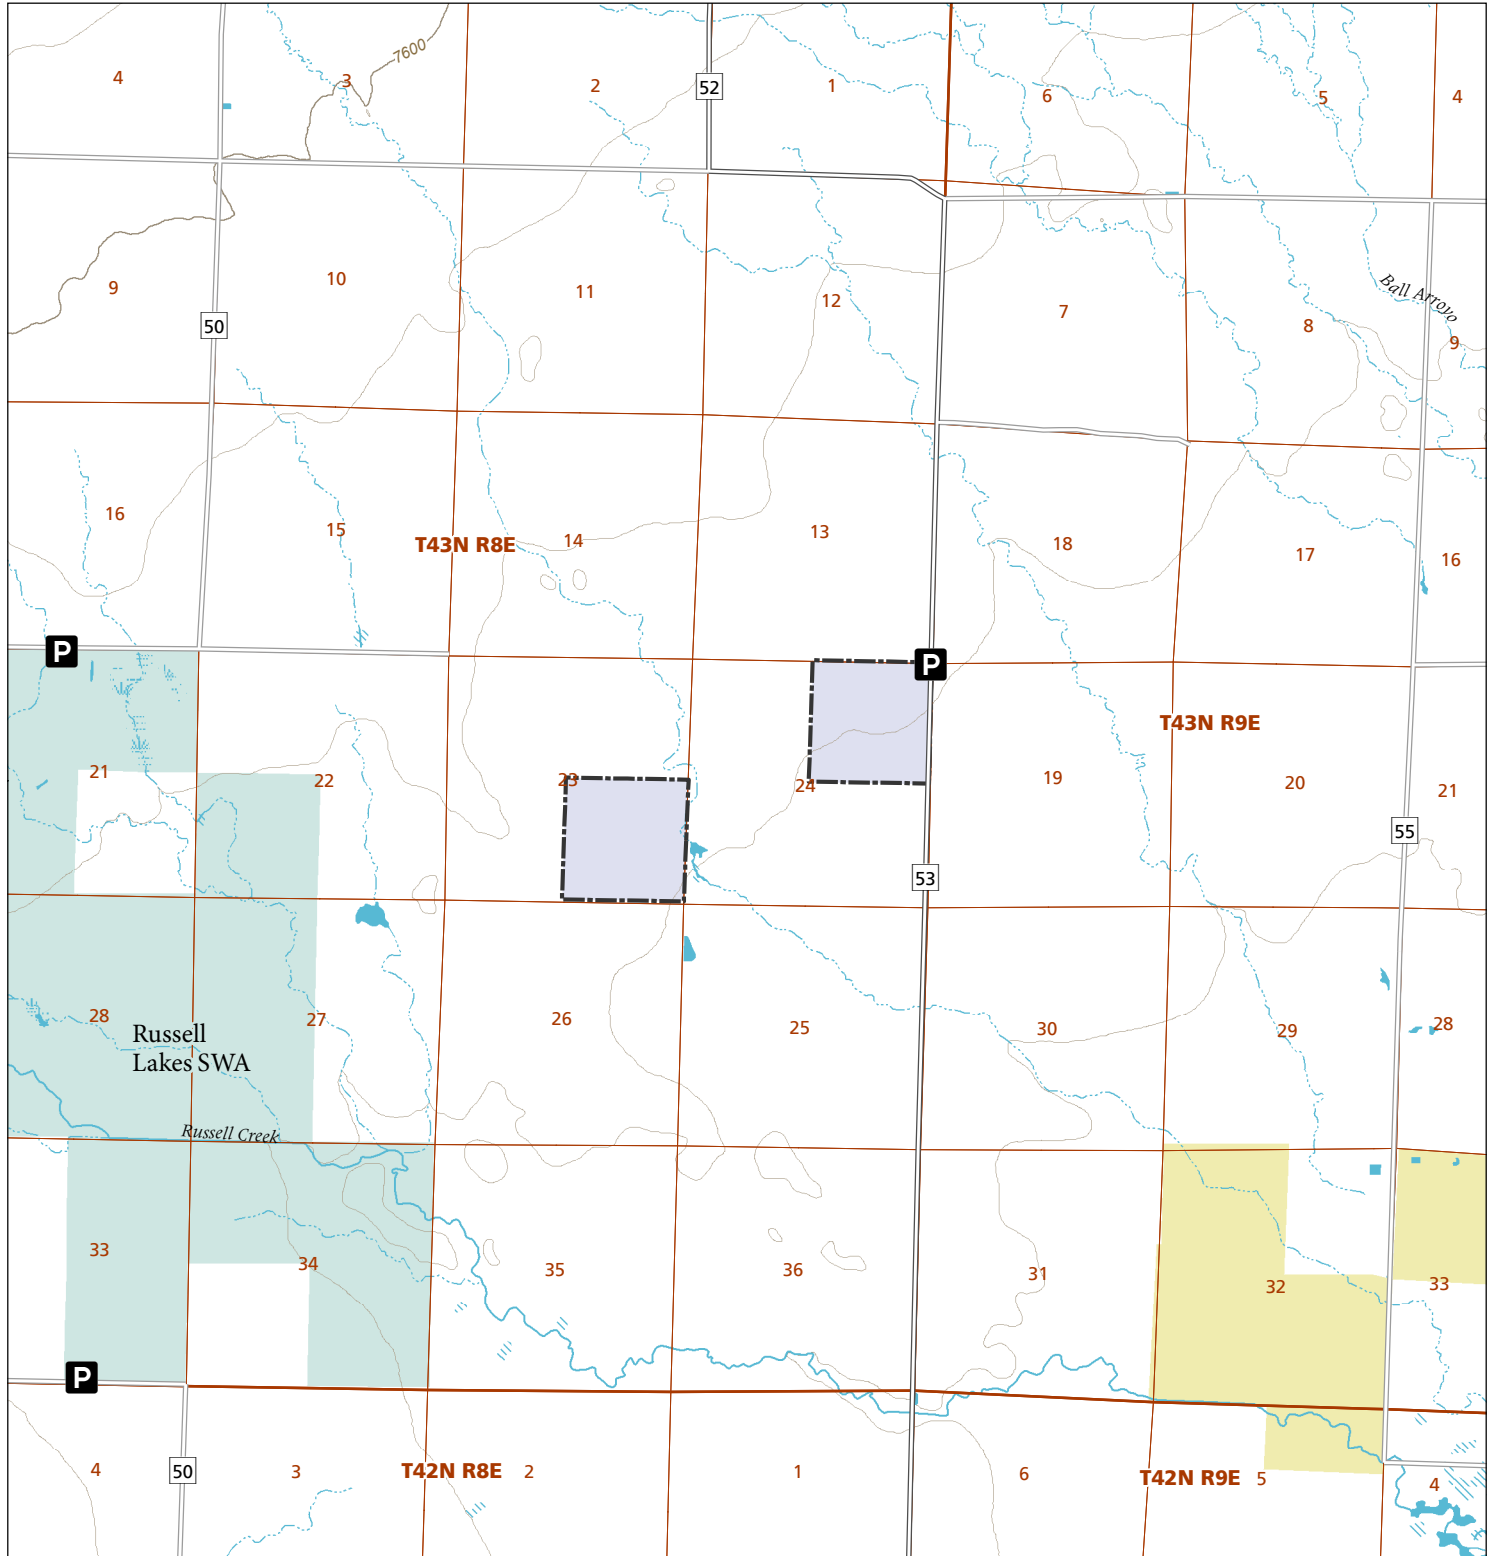

Werner Arroyo

STL Public Access Program

Please see the current Colorado State Recreation Lands brochure for listing of land use regulations and access points for this property and other SLB parcels open for wildlife related recreation. Also refer to the CPW Fishing and Hunting information brochure for current hunting and fishing regulations.

Map Updated: 3/6/2015

-  STL Boundary
-  Parking
-  SWA
-  BLM
-  No Public Access