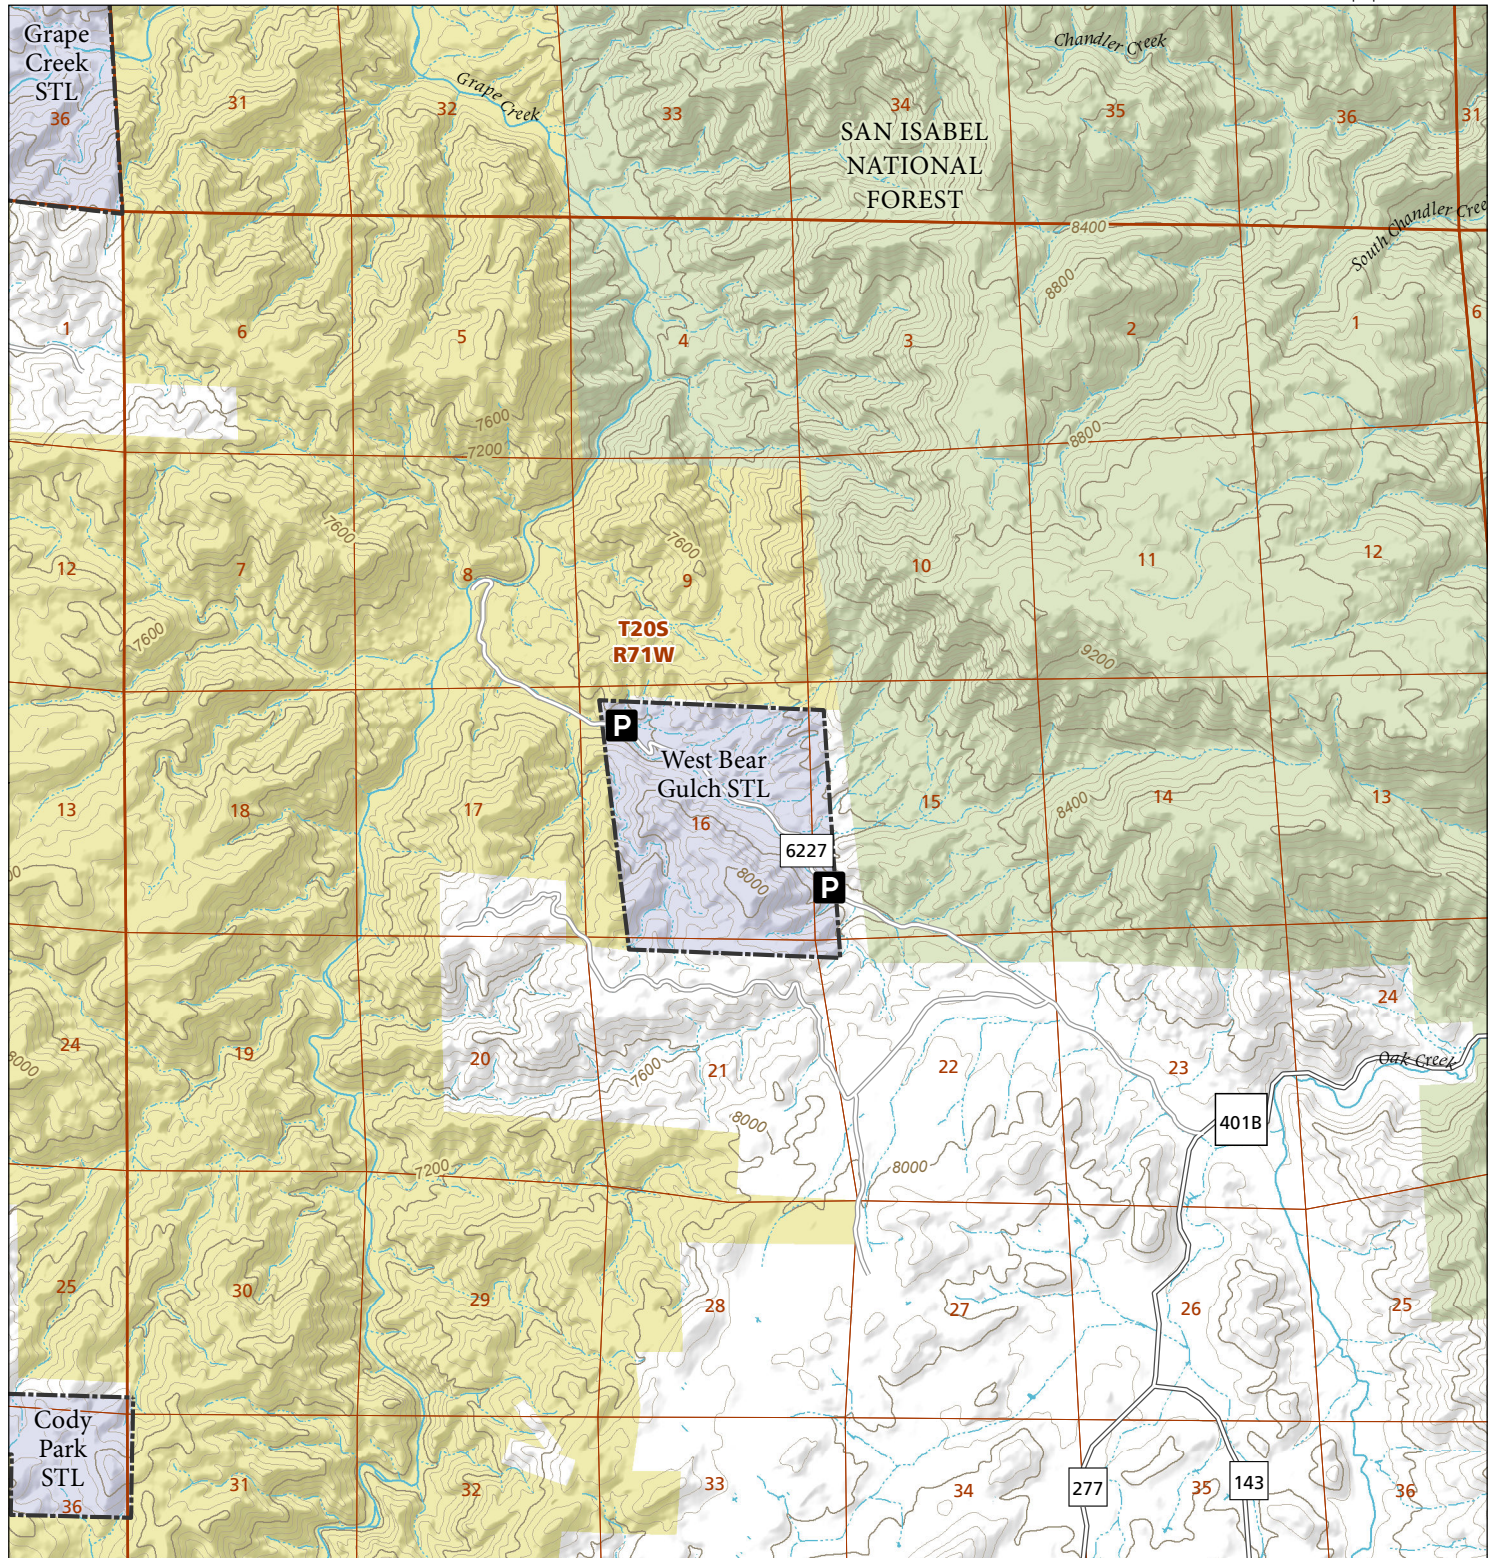

West Bear Gulch

STL Hunting and Fishing Access Program

Please see the current Colorado State Recreation Lands brochure for listing of land use regulations and access points for this property and other SLB parcels open for wildlife related recreation. Also refer to the CPW Fishing and Hunting information brochure for current hunting and fishing regulations.

Map Updated: 8/31/2023

- STL Boundary
- BLM
- US Forest Service
- No Public Access
- Parking