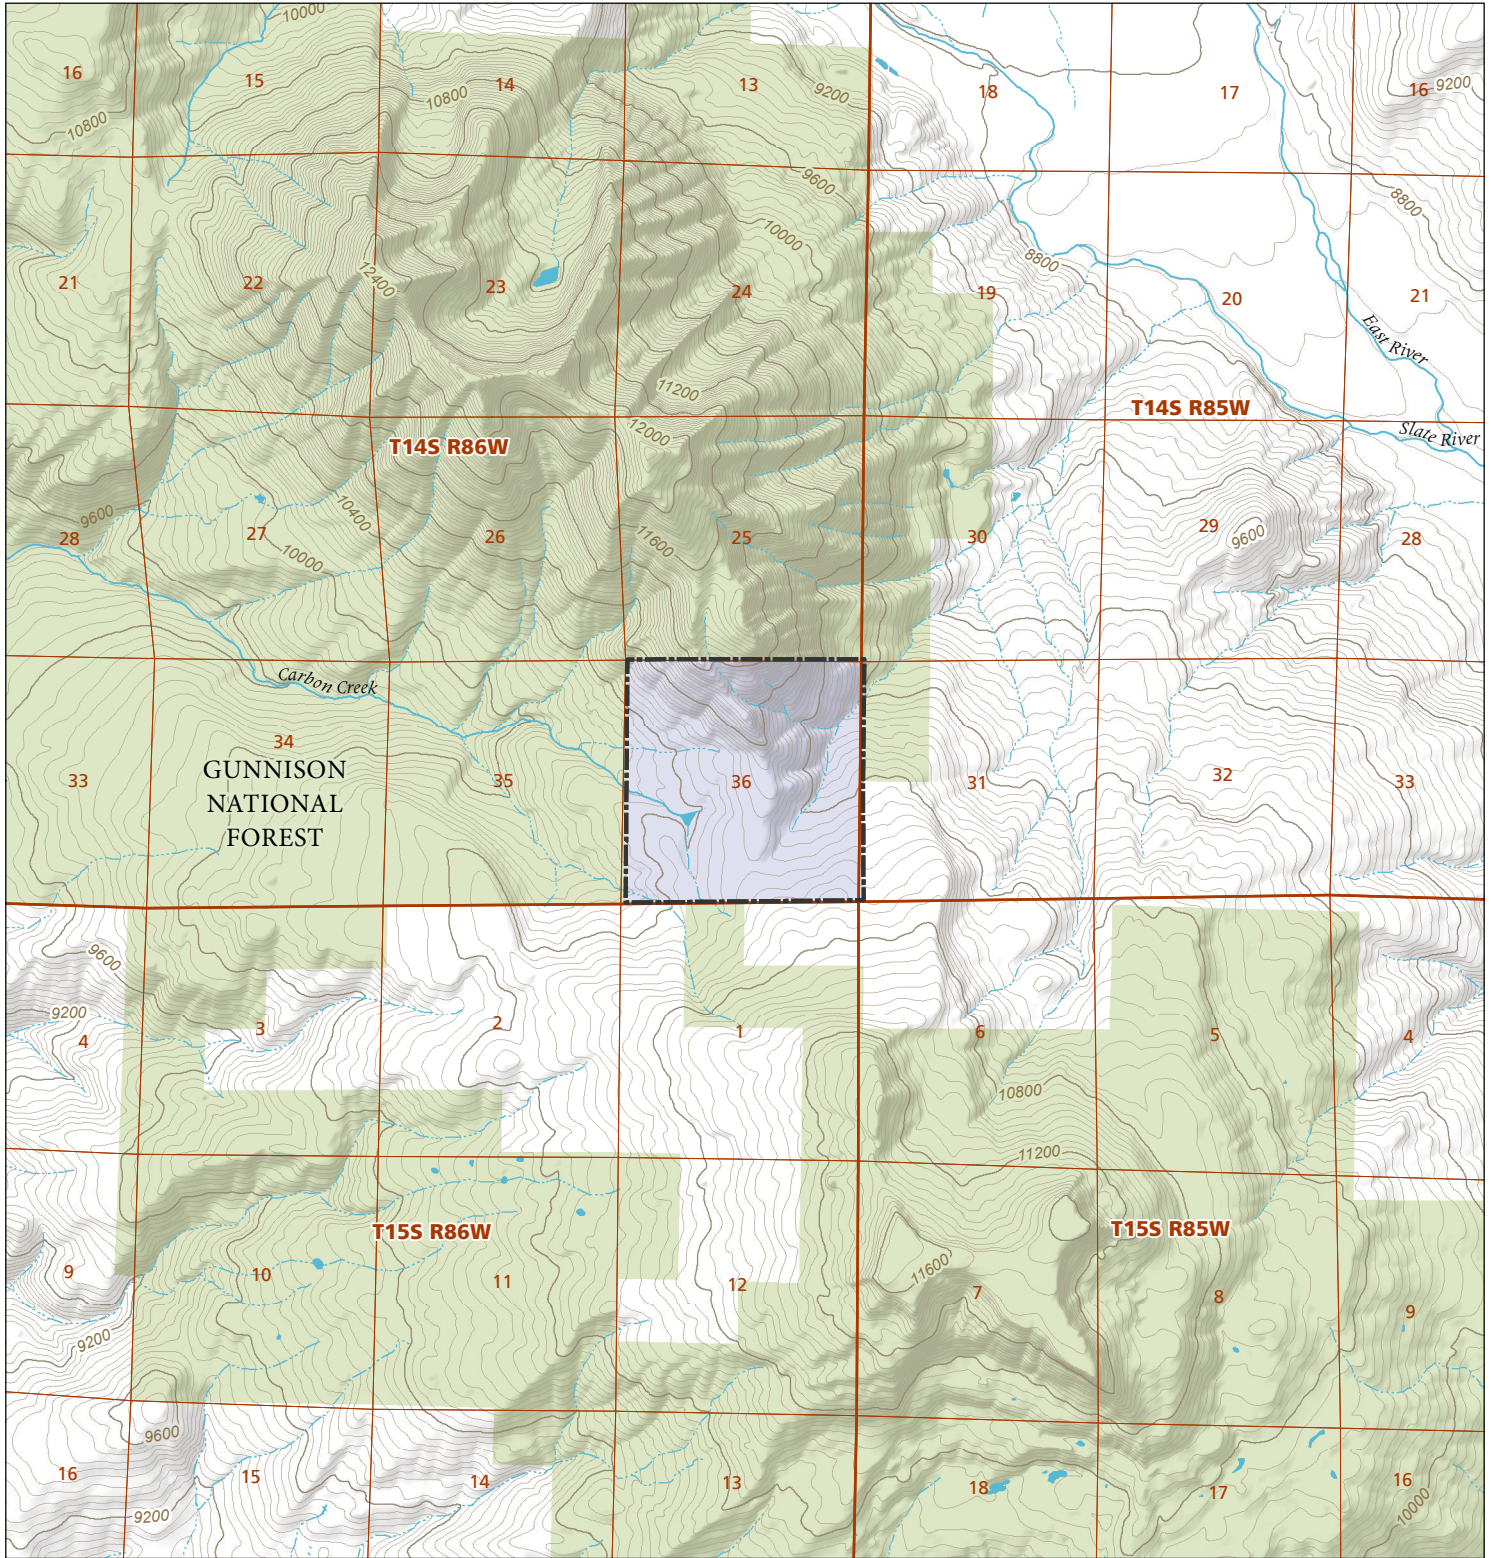

# Whetstone Mountain

## STL Hunting and Fishing Access Program

Please see the current Colorado State Recreation Lands brochure for listing of land use regulations and access points for this property and other SLB parcels open for wildlife related recreation. Also refer to the CPW Fishing and Hunting information brochure for current hunting and fishing regulations.

Map Updated: 8/9/2023

-  STL Boundary
-  US Forest Service
-  Parking
-  No Public Access