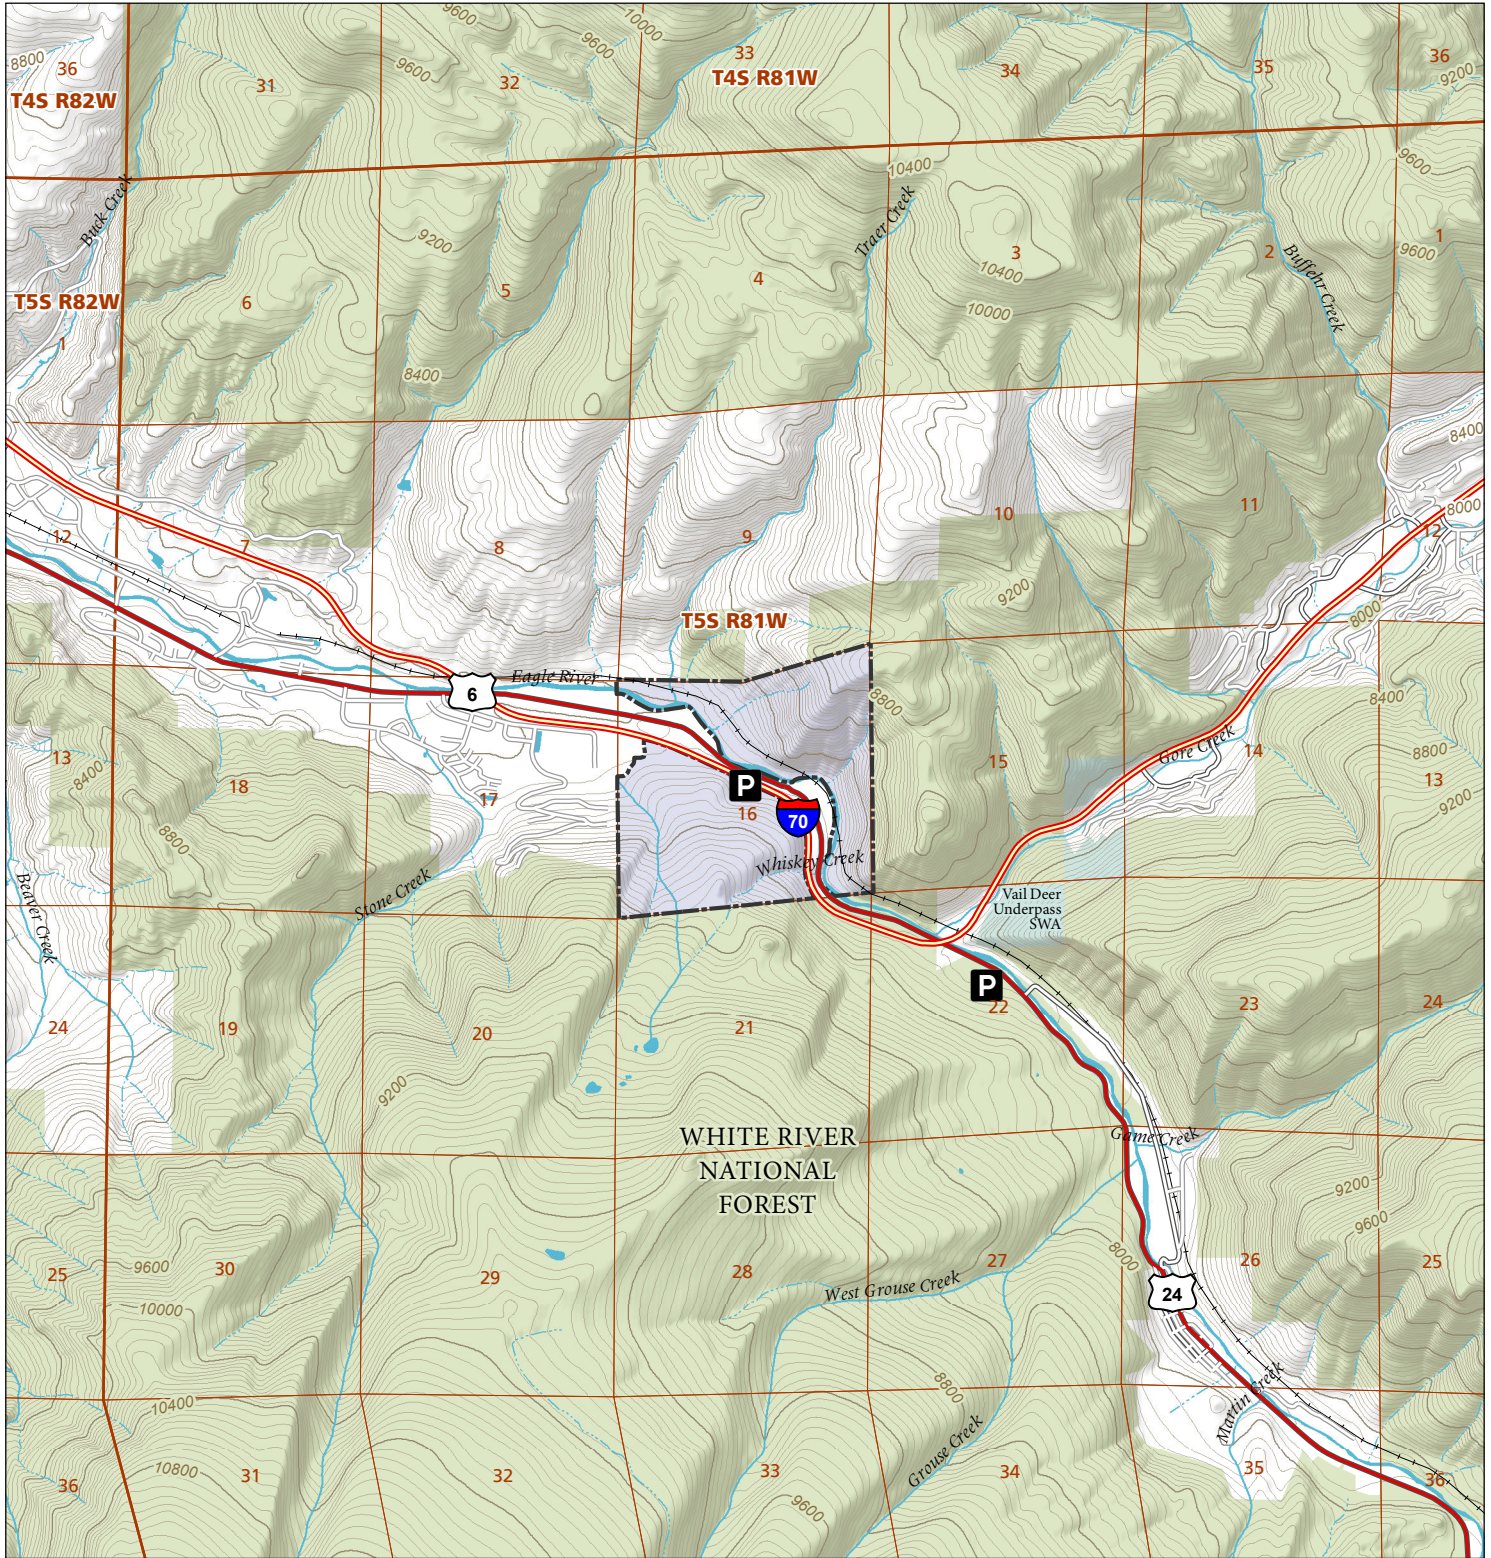

Whiskey Creek

STL Hunting and Fishing Access Program

Please see the current Colorado State Recreation Lands brochure for listing of land use regulations and access points for this property and other SLB parcels open for wildlife related recreation. Also refer to the CPW Fishing and Hunting information brochure for current hunting and fishing regulations.

Map Updated: 8/8/2023

- STL Boundary
- SWA
- US Forest Service
- No Public Access
- Parking