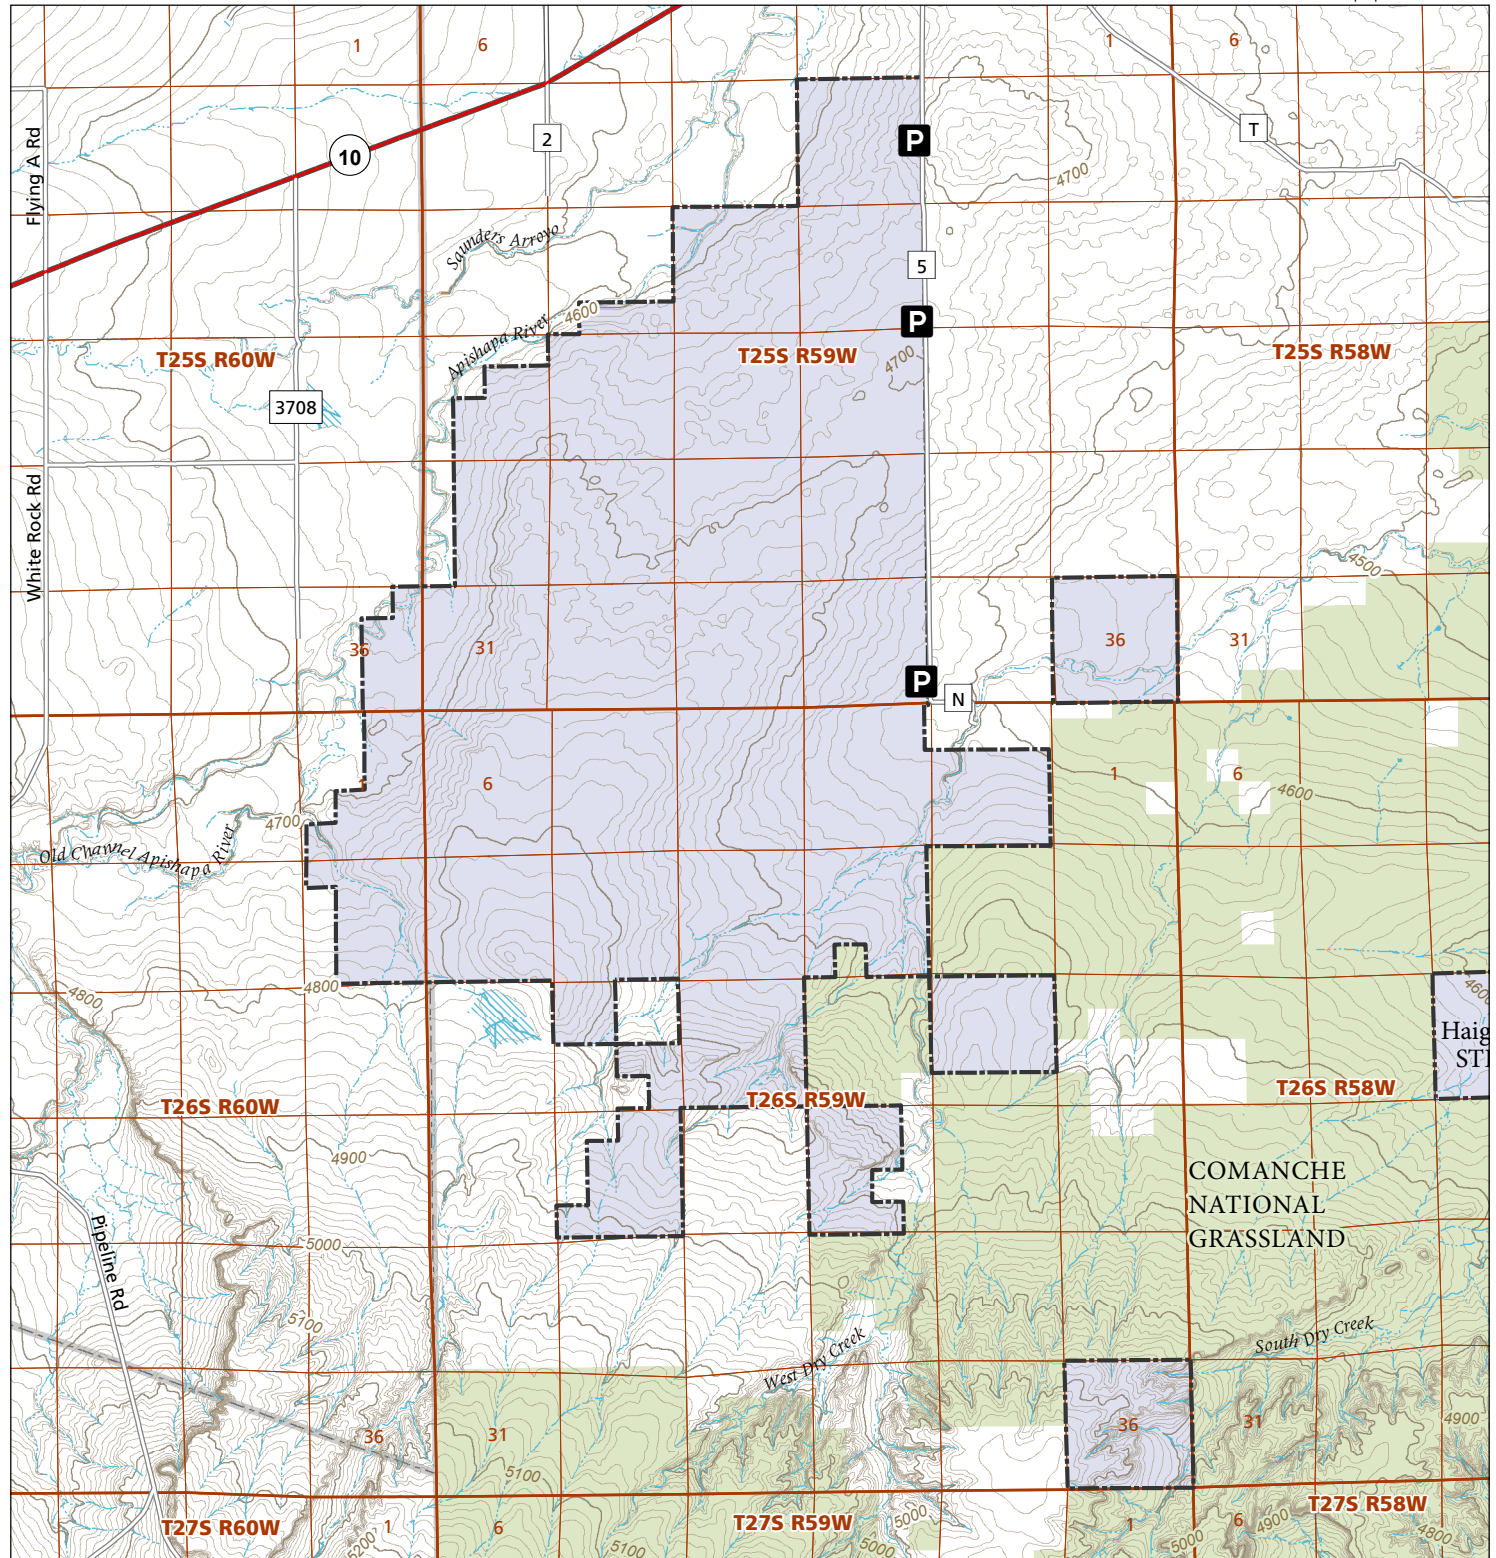

Whiterock

STL Hunting and Fishing Access Program

Please see the current Colorado State Recreation Lands brochure for listing of land use regulations and access points for this property and other SLB parcels open for wildlife related recreation. Also refer to the CPW Fishing and Hunting information brochure for current hunting and fishing regulations.

Map Updated: 8/25/2023

- STL Boundary
- US Forest Service
- Parking
- No Public Access