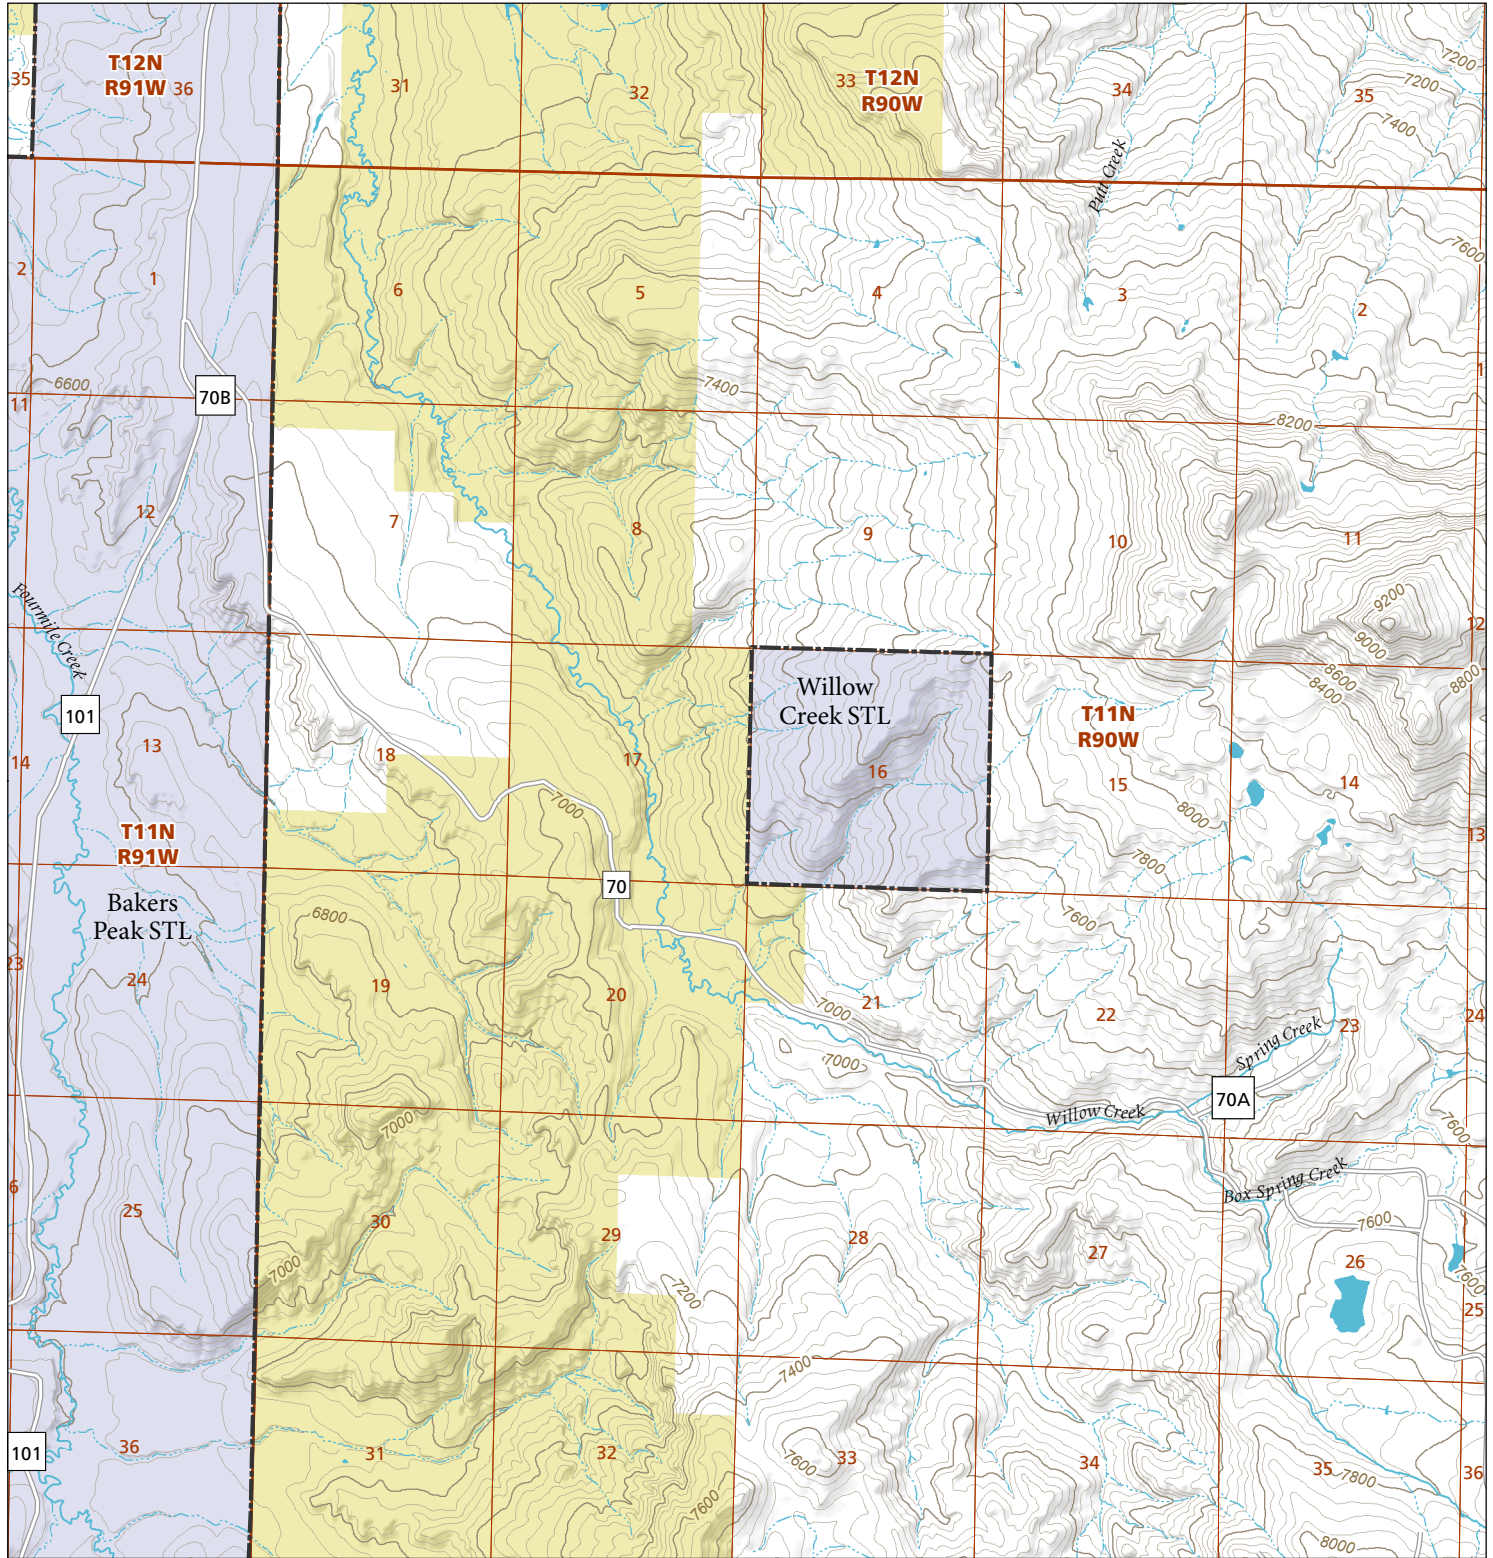

Willow Creek

STL Hunting and Fishing Access Program

Please see the current Colorado State Recreation Lands brochure for listing of land use regulations and access points for this property and other SLB parcels open for wildlife related recreation. Also refer to the CPW Fishing and Hunting information brochure for current hunting and fishing regulations.

Map Updated: 9/19/2023

- STL Boundary
- BLM
- No Public Access