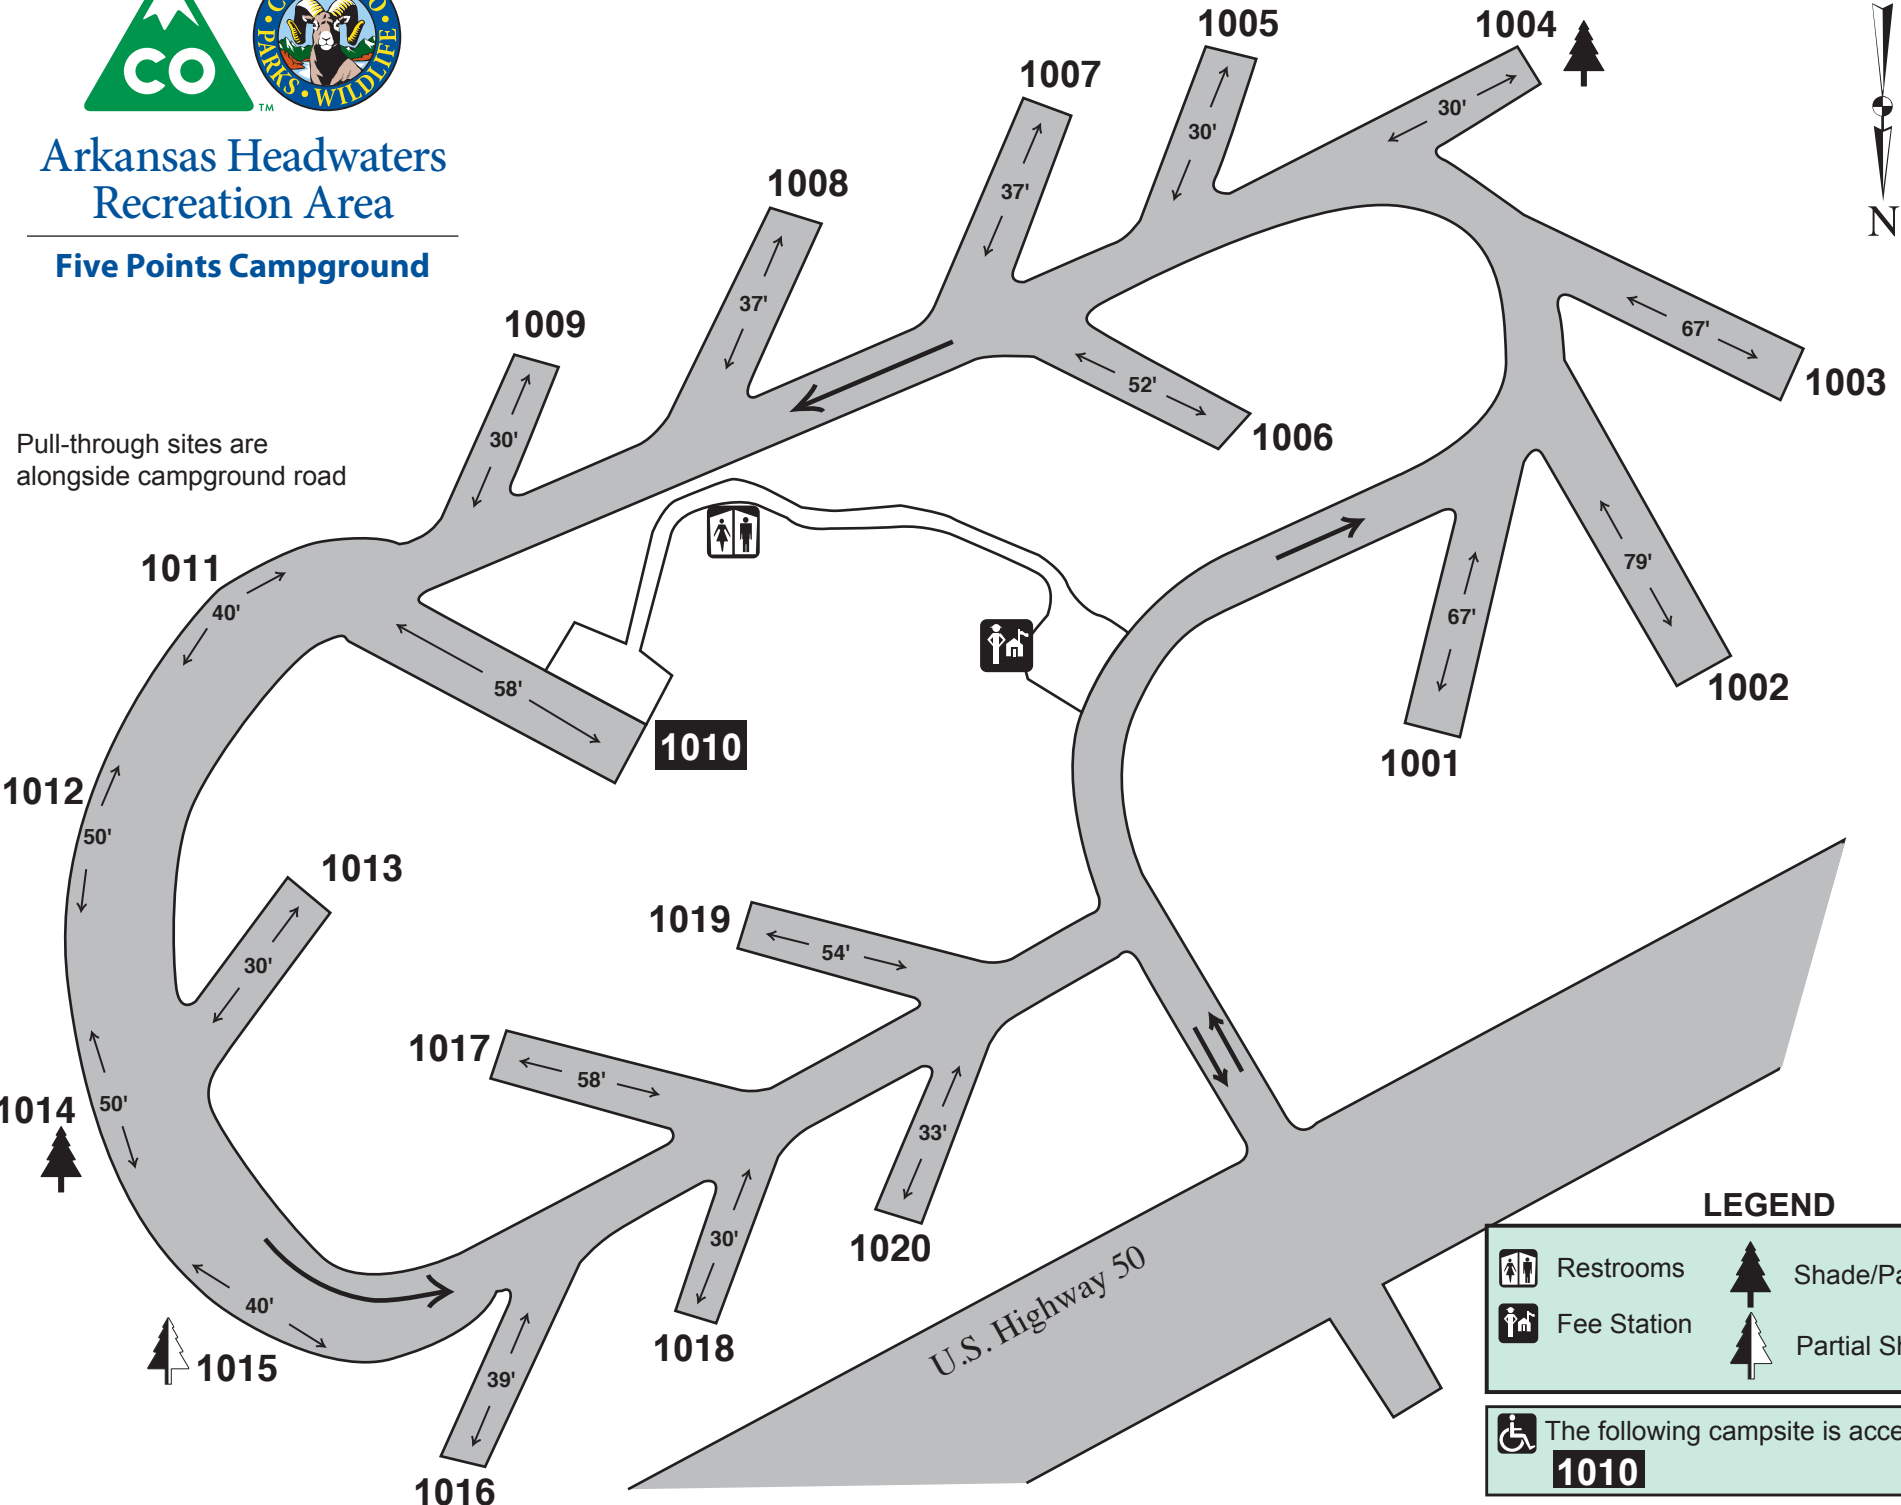

# Arkansas Headwaters Recreation Area

## Five Points Campground

Pull-through sites are  
alongside campground road

### LEGEND

- Restrooms
- Fee Station
- Shade/Partial Shade
- Partial Shade AM

The following campsite is accessible:  
**1010**