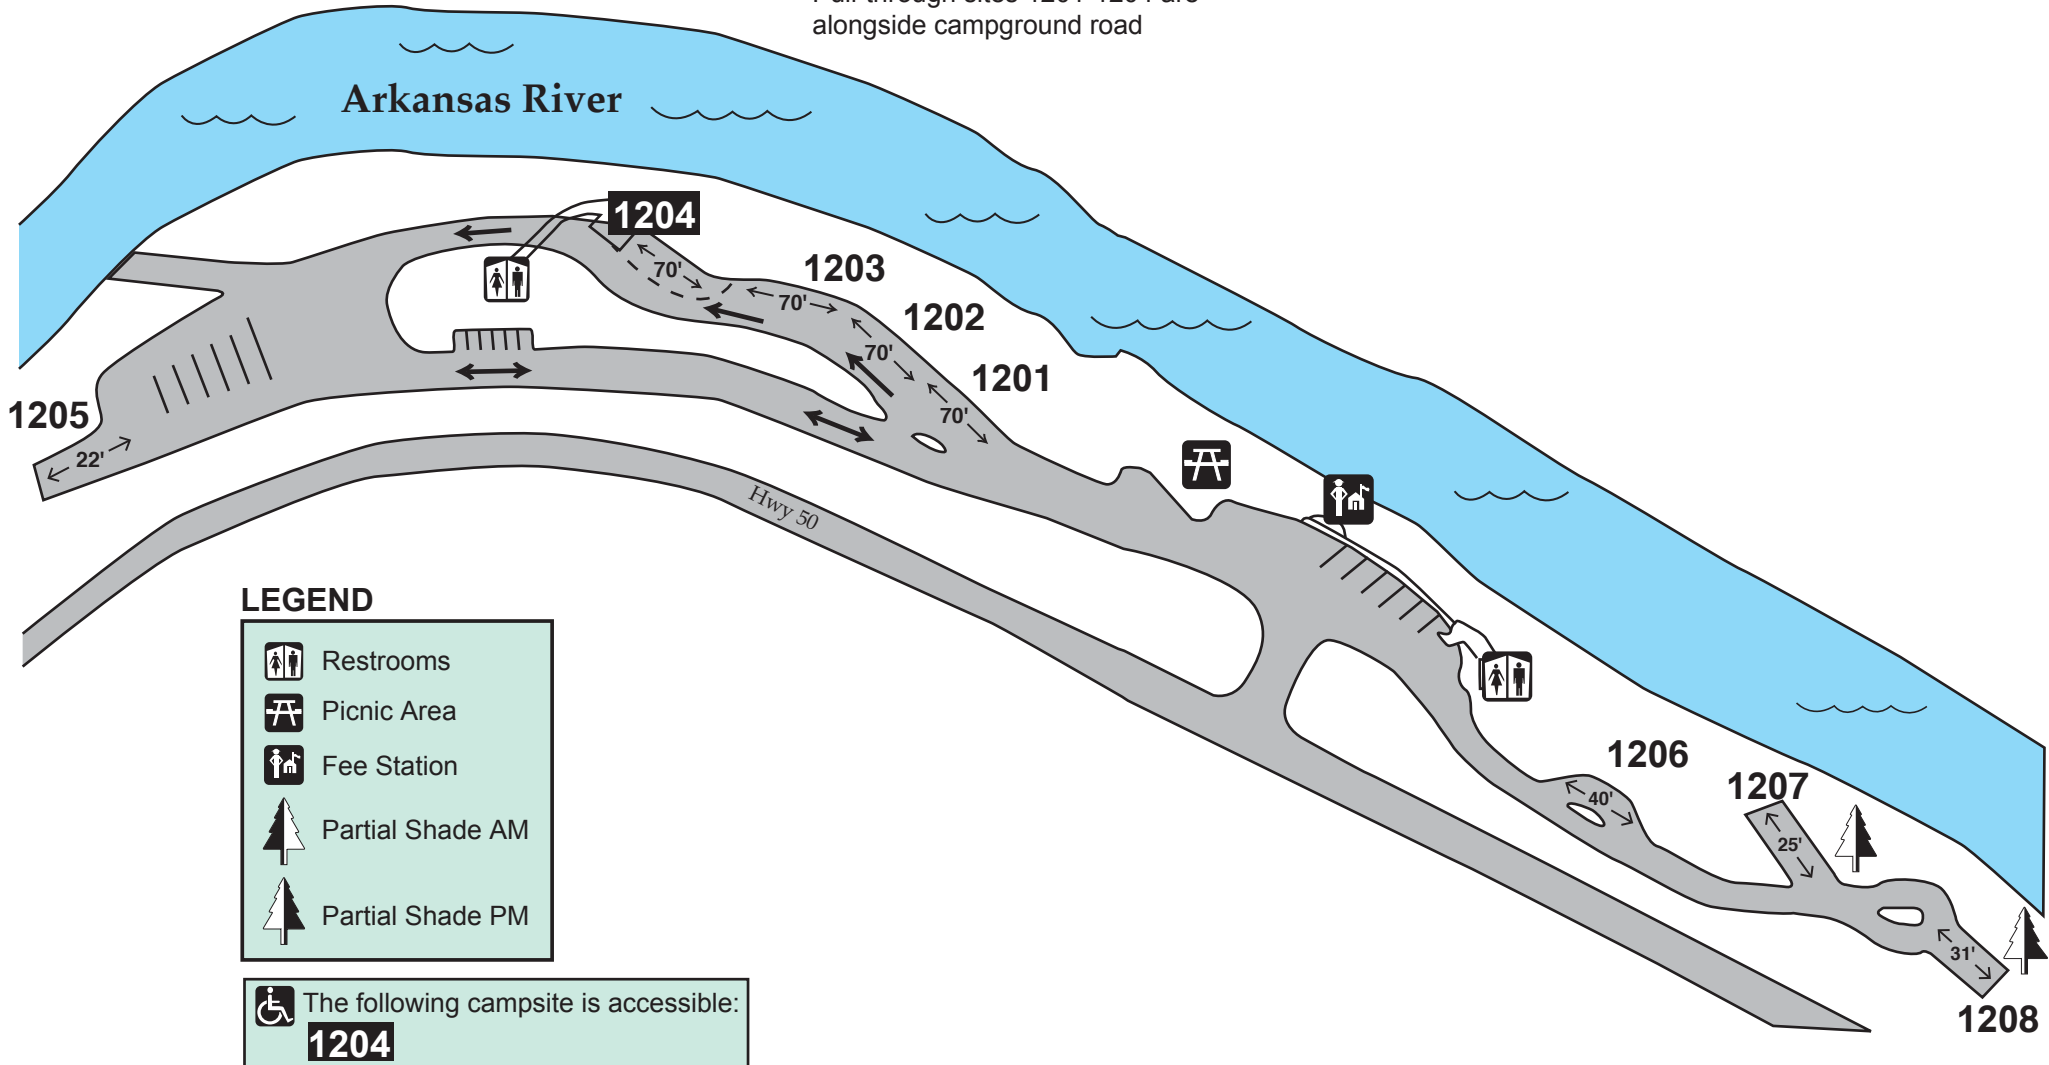

Arkansas Headwaters Recreation Area

Rincon Campground

Pull-through sites 1201-1204 are
alongside campground road

Arkansas River

LEGEND

- Restrooms
- Picnic Area
- Fee Station
- Partial Shade AM
- Partial Shade PM

The following campsite is accessible:
1204