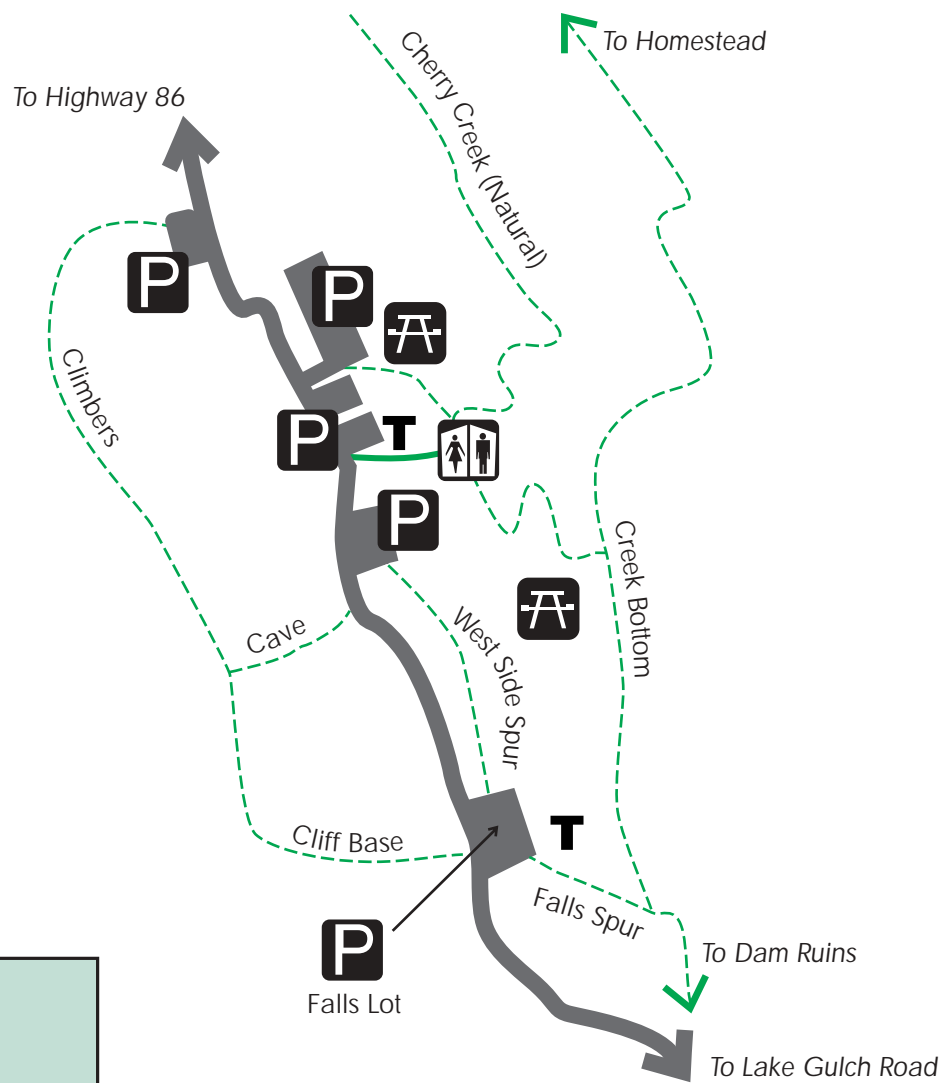

Colorado State Parks

CASTLEWOOD CANYON STATE PARK West Facilities

LEGEND

	Picnic Area
	Trailhead
	Restrooms
	Natural Surface Trail
	Concrete Surface Trail