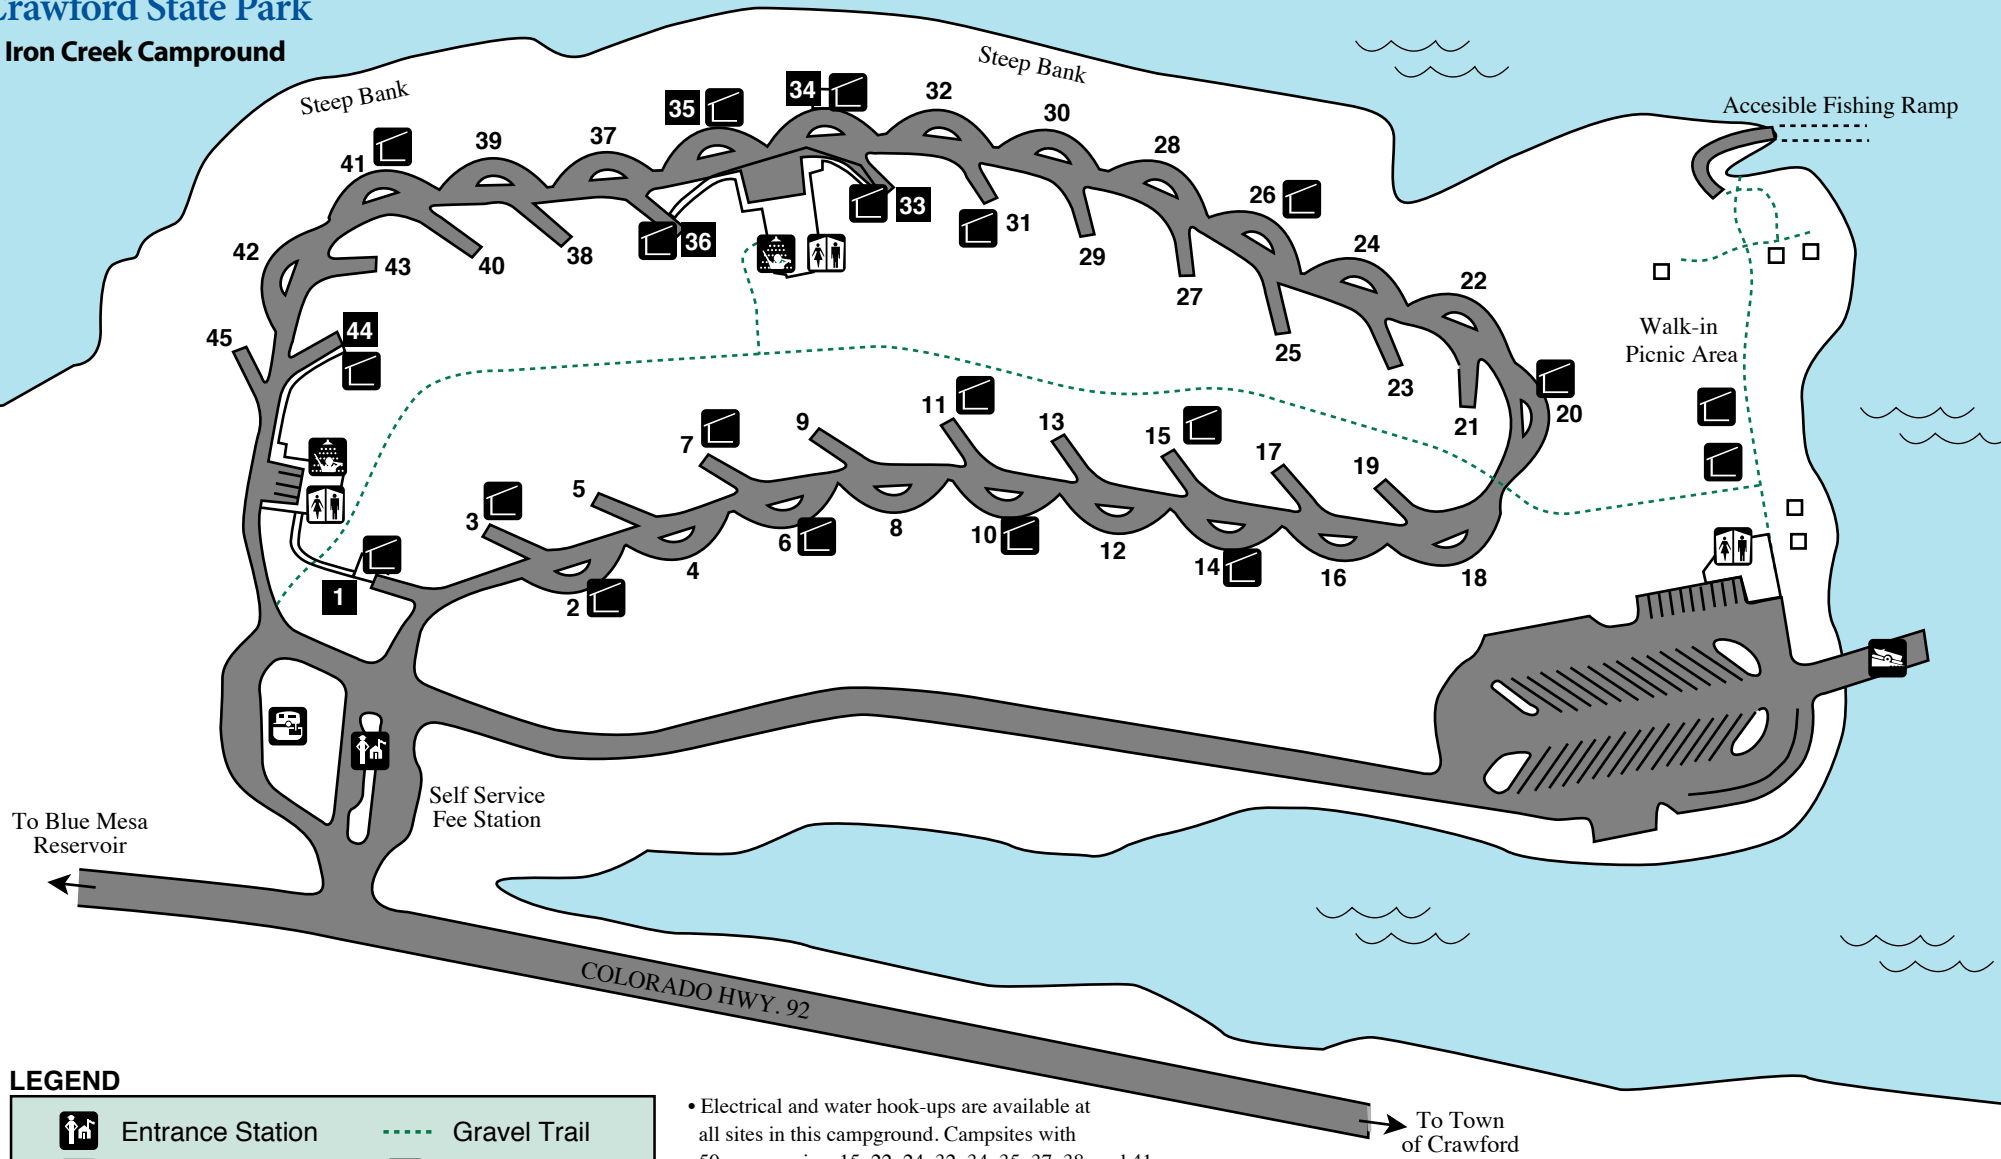

Crawford State Park

Iron Creek Campground

LEGEND

	Entrance Station		Gravel Trail
	Restroom		Boat Ramp
	Shower		Shade Shelter
	Dump Station		

- Electrical and water hook-ups are available at all sites in this campground. Campsites with 50 amp service: 15, 22, 24, 32, 34, 35, 37, 38, and 41
- No shade at any of these sites except for shade shelters as indicated.
- Camp Host sites: 1, 14, 29, 31, and 40

The following campsites are accessible:

1 33 34 35 36 44