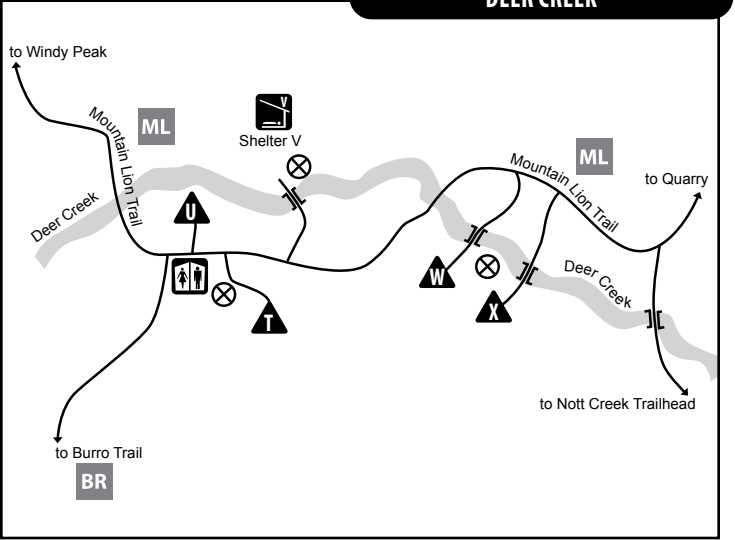

# Golden Gate Canyon State Park

## Backcountry campground maps

Bear Box (Food Storage)
 Historic Structure