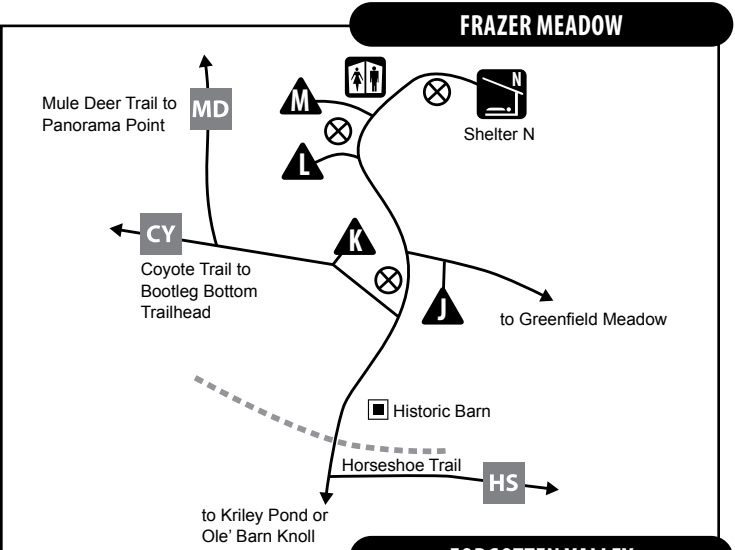

# Golden Gate Canyon State Park

## Backcountry campground maps

Bear Box (Food Storage)
 Historic Structure