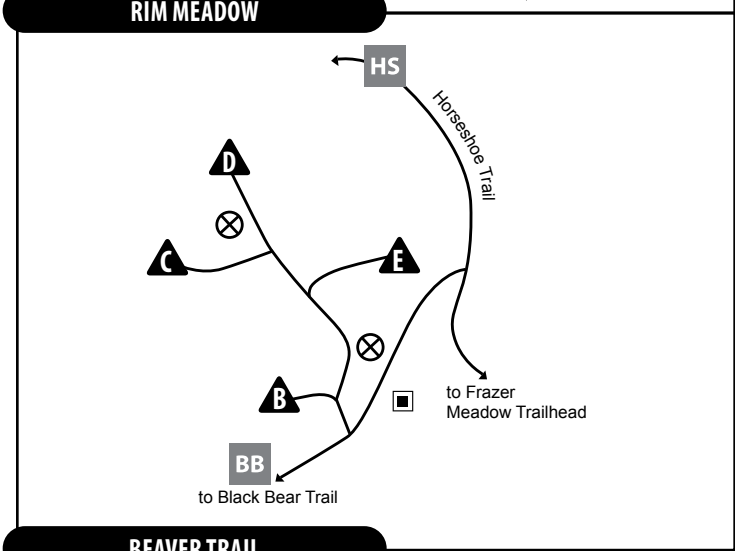

# Golden Gate Canyon State Park

## Backcountry campground maps

Bear Box (Food Storage)
 Historic Structure