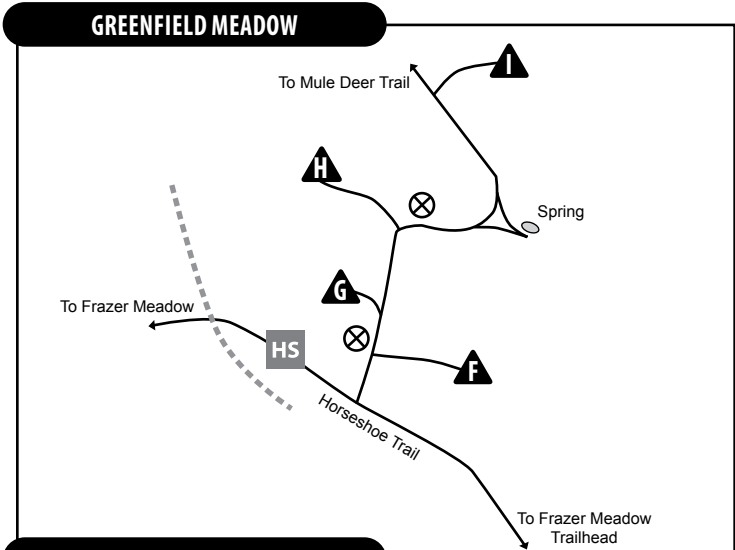

# Golden Gate Canyon State Park

## Backcountry campground maps

Bear Box (Food Storage)
 Historic Structure