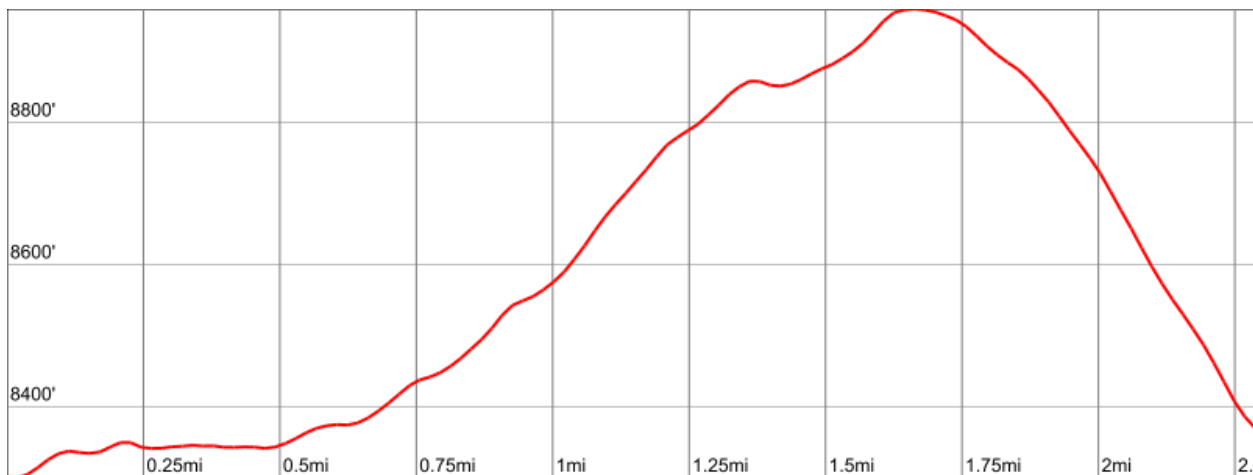

## Beaver:

BV

- User- Hikers Only
- Distance- 2.3 mile round trip
- Start- Slough Pond; Clockwise
- End- Slough Pond
- Elevation Gained- 685'
- 1 mile RT to backcountry shelter from trail spur with 250' of elevation gained

### Beaver Trail Loop:

### Trail to backcountry shelter from spur: