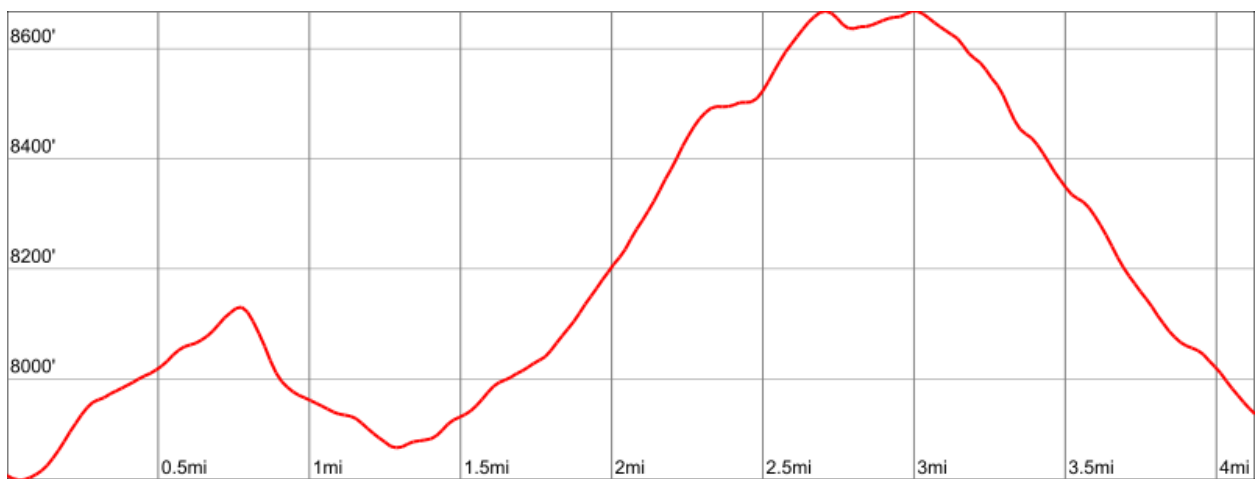

## Burro:

BR

- User- Hikers Only
- Distance- 4.1 miles round trip
- Start- Bridge Creek; counter-clockwise
- End- Bridge Creek
- Elevation Gained- 1140'
- 1.2 miles RT to Windy Peak with 463' elevation gain from trail spur

## Burro Loop Trail:

## Trail to Windy Peak from spur: