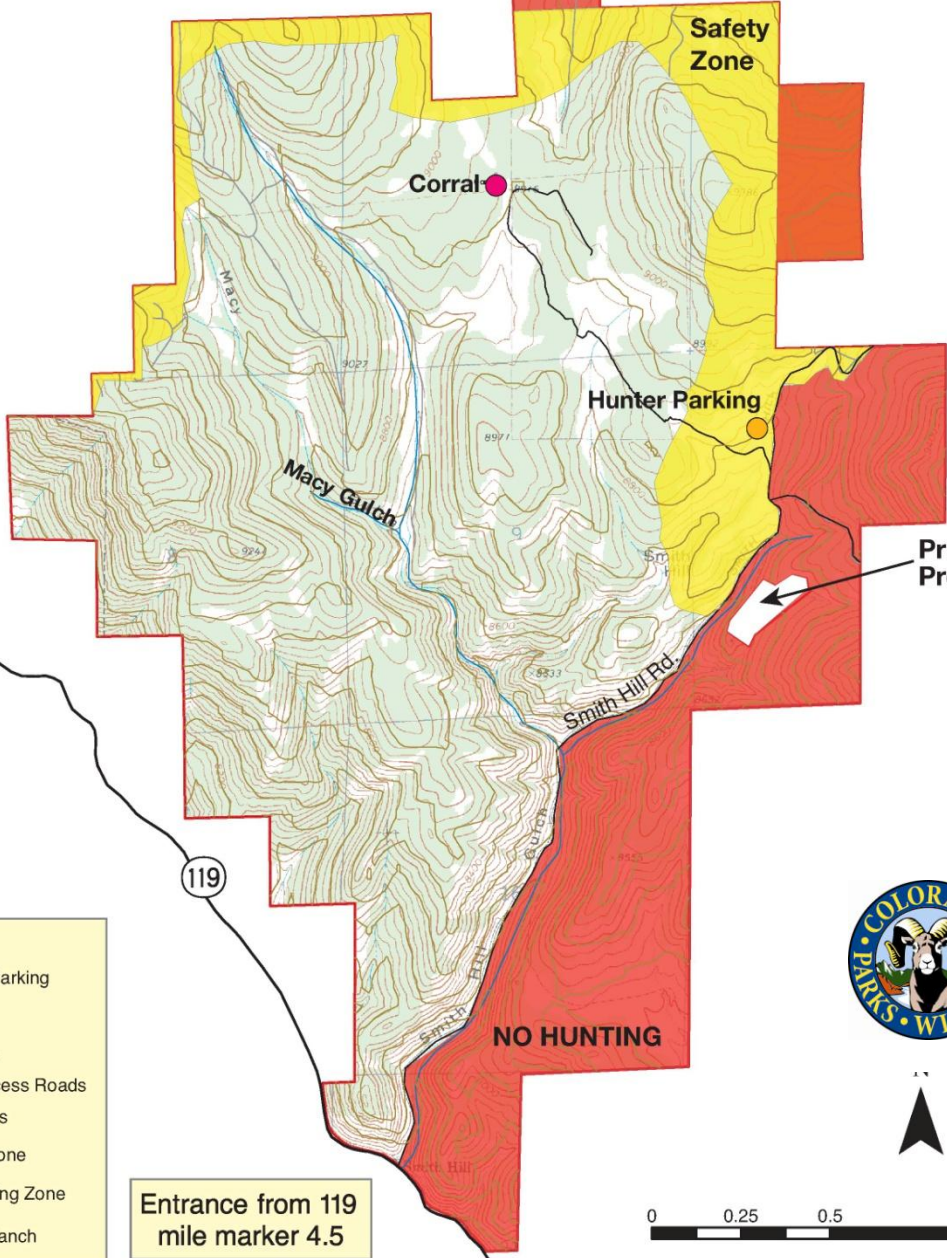

# GOLDEN GATE CANYON STATE PARK GREEN RANCH

**Legend**

-  Hunter Parking
-  Corral
-  Streams
-  Park Access Roads
-  Highways
-  Safety Zone
-  No Hunting Zone
-  Green Ranch

Entrance from 119  
mile marker 4.5