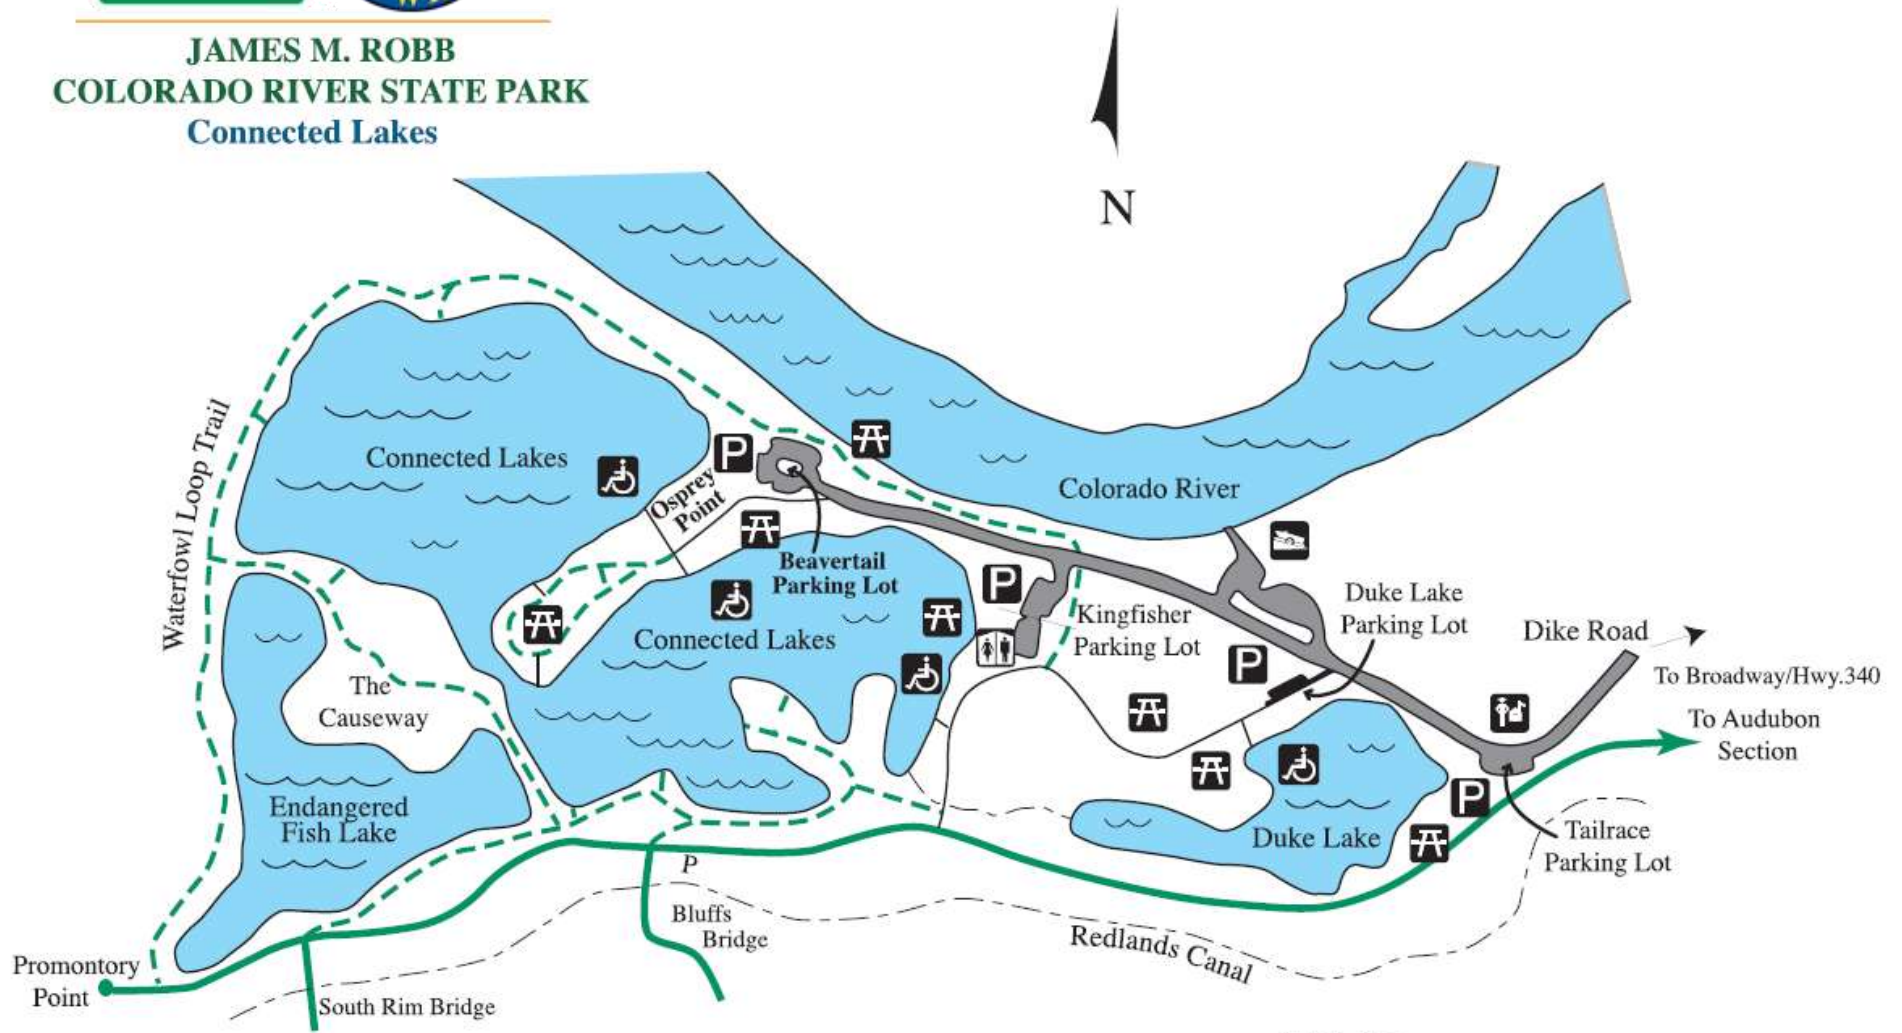

JAMES M. ROBB
COLORADO RIVER STATE PARK
Connected Lakes

LEGEND

	Park Entrance		Picnic Area
	Restrooms		Accessible Fishing
	Parking		Boat Ramp
	Paved Trail		Unpaved Trail