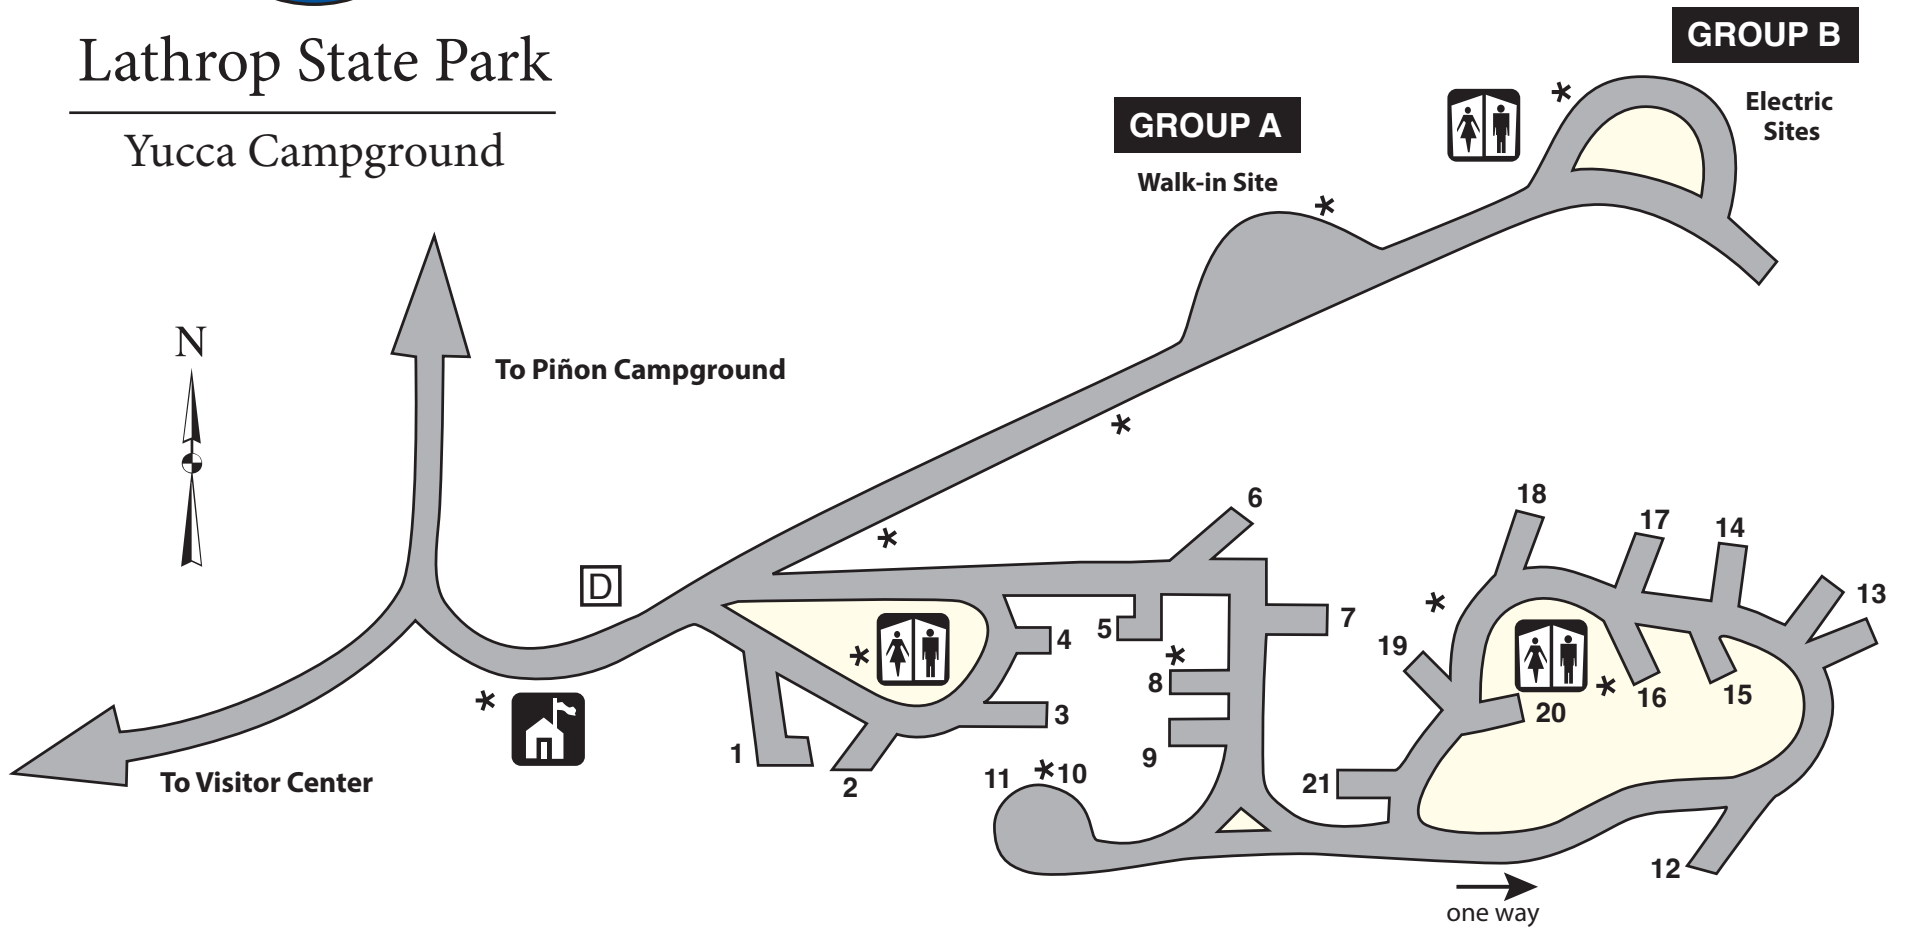

Lathrop State Park

Yucca Campground

LEGEND			
	Dumpster		Vault Toilets
	Water		Self Service Station

Due to tight turning in roads and short sites, camp unit maximum length is 20 feet. Potable water is available through hydrants situated around the campground.

All sites are non-electric, except Group B.